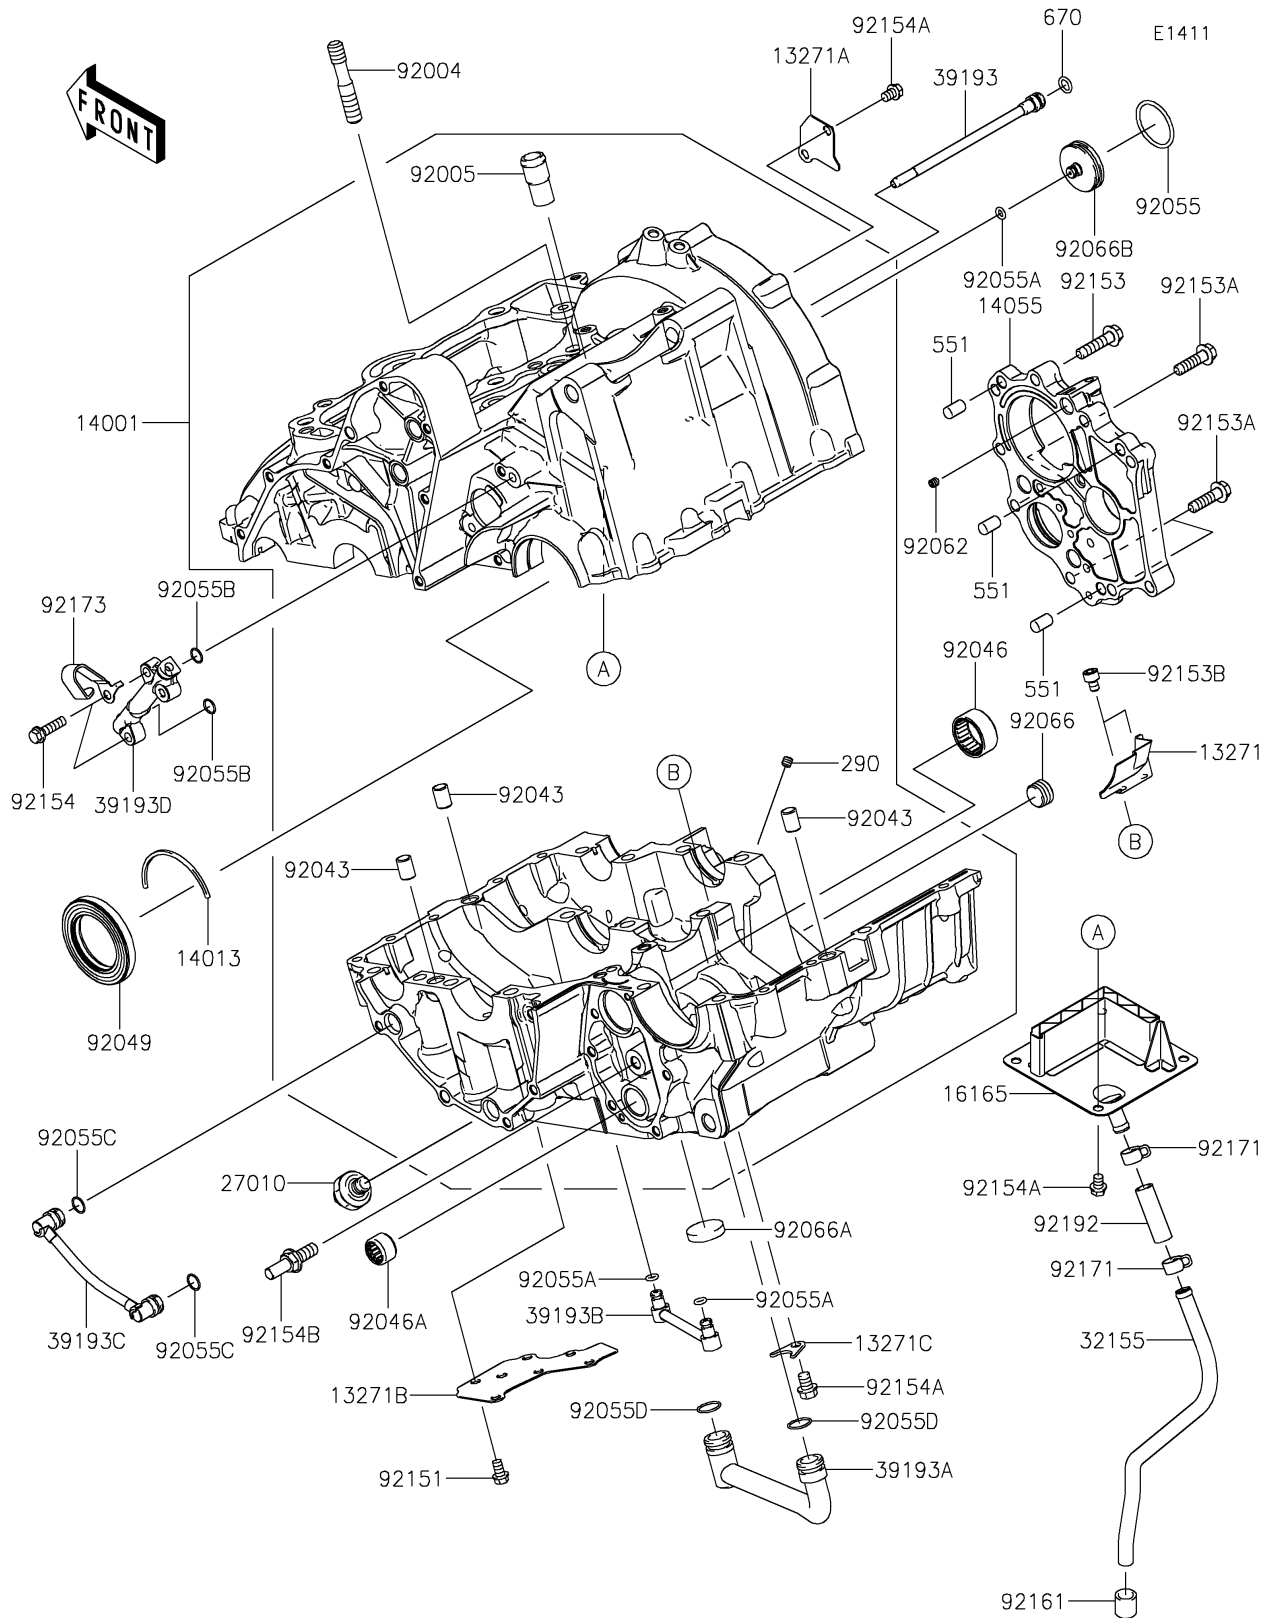

2024 Z650RS ABS PARTS DIAGRAM

Crankcase

2024 Z650RS ABS PARTS LIST

Crankcase

ITEM NAME	PART NUMBER	QUANTITY
PLATE,OIL SHIELDING (Ref # 13271)	13271-0575	1
PLATE (Ref # 13271A)	13271-0577	1
PLATE (Ref # 13271B)	13271-0584	1
PLATE,OIL PIPE (Ref # 13271C)	13271-1187	1
SET-CRANKCASE (Ref # 14001)	14001-0662	1
RING-POSITION,T=1.98 (Ref # 14013)	14013-1004	1
CASE-GEAR,TRANSMISSION (Ref # 14055)	14055-0051	1
SEPARATOR,BREATHER (Ref # 16165)	16165-0056	1
SWITCH,OIL PRESSURE (Ref # 27010)	27010-1313	1
PIPE,BREATHER (Ref # 32155)	32155-0891	1
PIPE-OIL (Ref # 39193)	39193-0564	1
PIPE-OIL (Ref # 39193A)	39193-0565	1
PIPE-OIL (Ref # 39193B)	39193-0566	1
PIPE-OIL (Ref # 39193C)	39193-0567	1
PIPE-OIL (Ref # 39193D)	39193-0569	1
STUD,10X34.5 (Ref # 92004)	92004-0024	1
FITTING,BREATHER (Ref # 92005)	92005-0713	1
PIN,DOWEL,10X14 (Ref # 92043)	92043-1037	3
BEARING-NEEDLE,24BTM3013 (Ref # 92046)	92046-0017	1
BEARING-NEEDLE,HK1312 (Ref # 92046A)	92046-1148	1
SEAL-OIL,HTC40628 (Ref # 92049)	92049-1501	1
RING-O,29.7X2.4 (Ref # 92055)	92055-0006	1
RING-O,4.8MM (Ref # 92055A)	92055-0845	3
RING-O,8.8MM (Ref # 92055B)	92055-0846	2
RING-O,9.8MM (Ref # 92055C)	92055-0847	2
RING-O,13.8MM (Ref # 92055D)	92055-0848	2
NOZZLE,5X6,SILVER (Ref # 92062)	92062-1086	1
PLUG,PT3/8X10 (Ref # 92066)	92066-0003	1
PLUG,25X5 (Ref # 92066A)	92066-0061	1