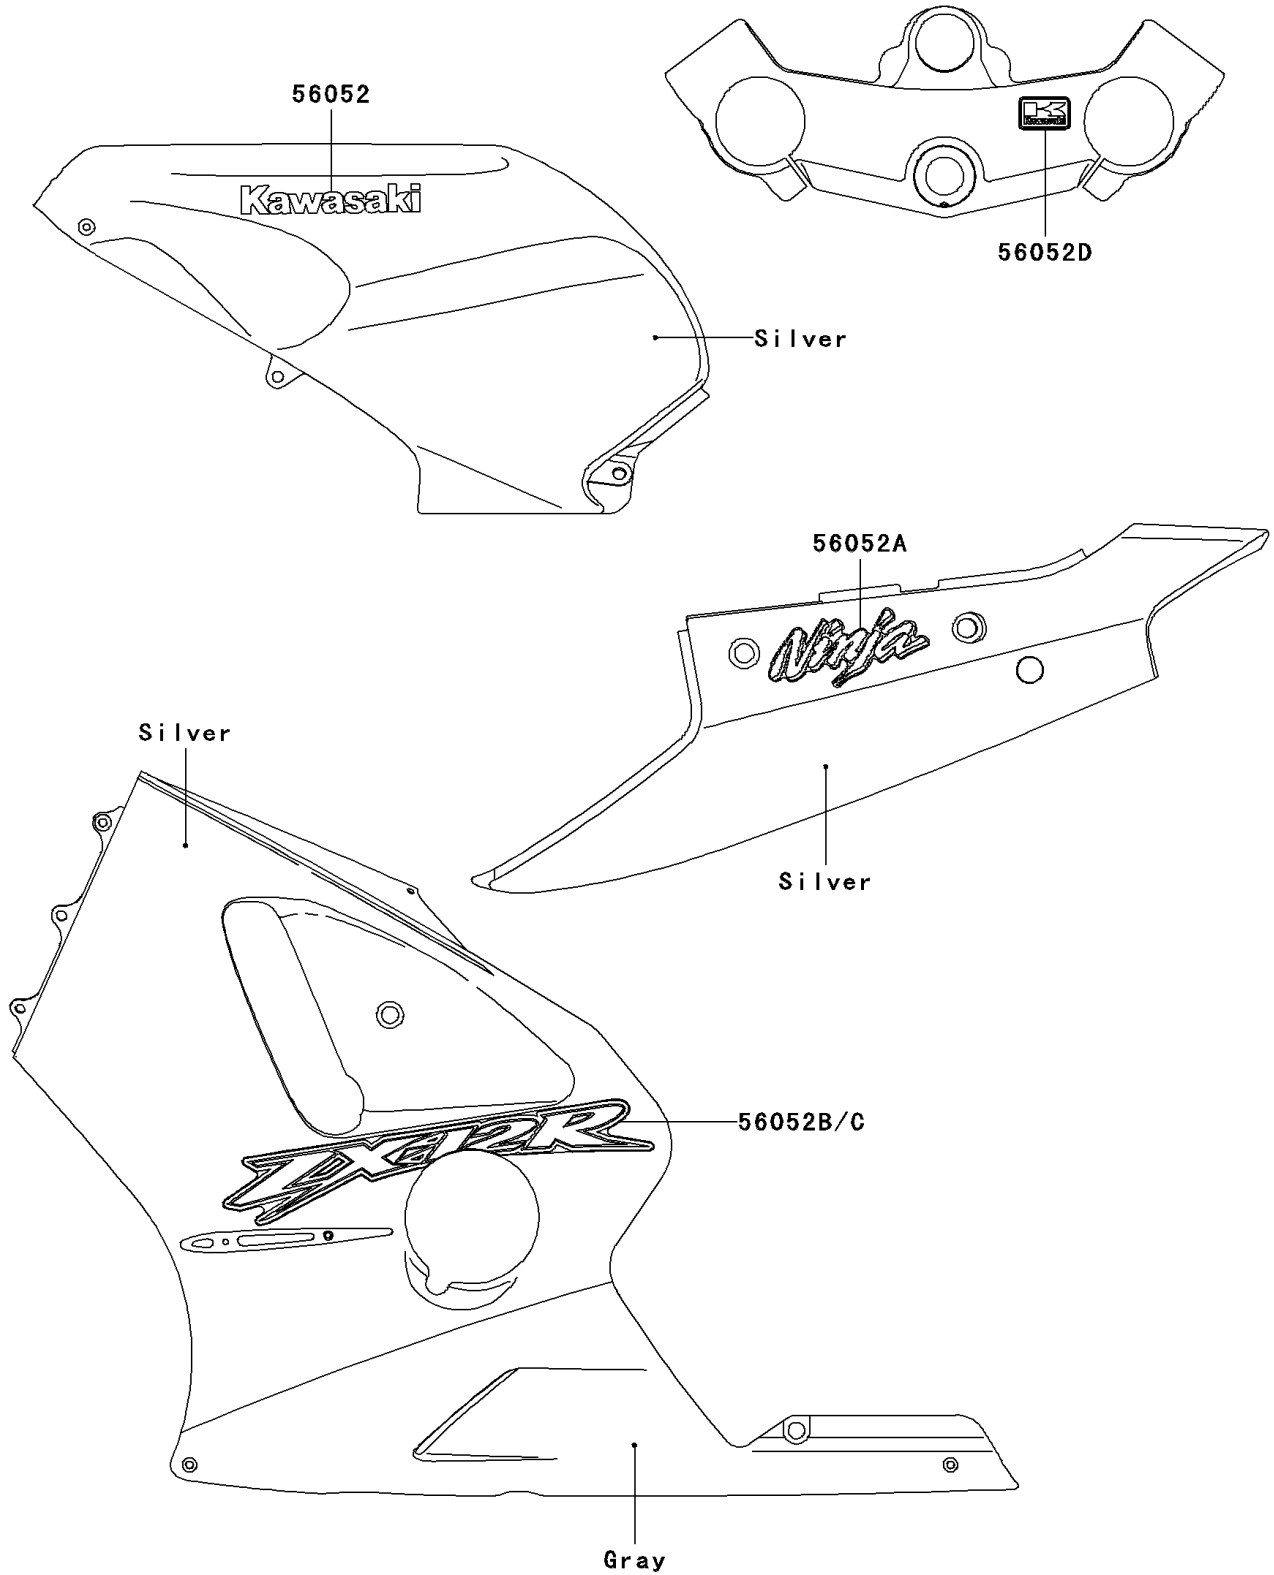

2000 Ninja® ZX™-12R PARTS DIAGRAM

Decals(Silver)

F2861B

2000 Ninja® ZX™-12R PARTS LIST

Decals(Silver)

ITEM NAME	PART NUMBER	QUANTITY
MARK,FUEL TANK COVER,KAWASAKI (Ref # 56052)	56052-1173	2
MARK,SEAT COVER,NINJA (Ref # 56052A)	56052-1176	2
MARK,LWR COWLING,RH,ZX-12R (Ref # 56052B)	56052-1177	1
MARK,LWR COWLING,LH,ZX-12R (Ref # 56052C)	56052-1188	1
MARK,K.KAWASAKI (Ref # 56052D)	56052-1202	1