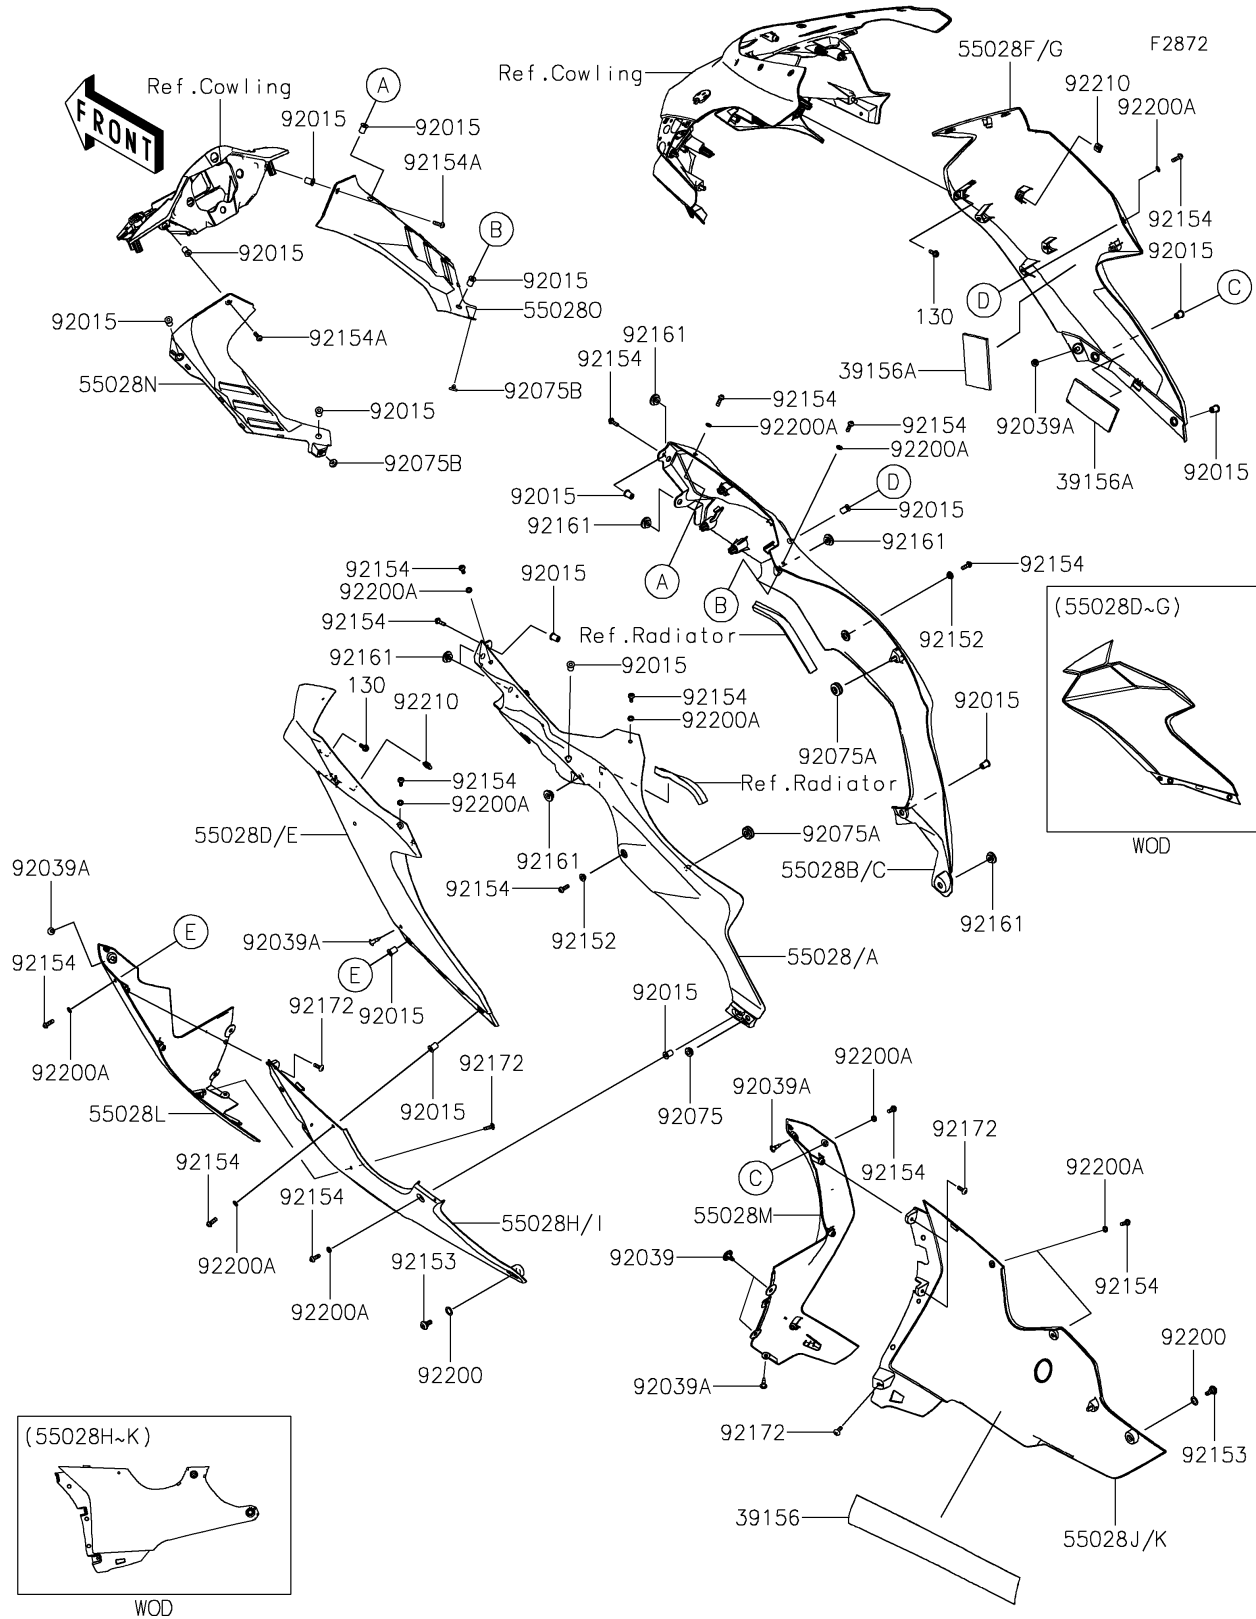

2025 NINJA® ZX™ -10RR ABS PARTS DIAGRAM

Cowling Lower

2025 NINJA® ZX™ -10RR ABS PARTS LIST

Cowling Lowers

ITEM NAME	PART NUMBER	QUANTITY
PAD,49X400X0.3 (Ref # 39156)	39156-0753	1
PAD,100X50X5 (Ref # 39156A)	39156-2543	2
COWLING,SIDE,LH,M.M.G.GRAY (Ref # 55028)	55028-0759-68P	1
COWLING,SIDE,LH,L.GREEN (Ref # 55028A)	55028-0759-777	1
COWLING,SIDE,RH,M.M.G.GRAY (Ref # 55028B)	55028-0760-68P	1
COWLING,SIDE,RH,L.GREEN (Ref # 55028C)	55028-0760-777	1
COWLING,WINGLET,LH,M.M.G.GRAY (Ref # 55028D)	55028-0761-68P	1
COWLING,WINGLET,LH,L.GREEN (Ref # 55028E)	55028-0761-777	1
COWLING,WINGLET,RH,M.M.G.GRAY (Ref # 55028F)	55028-0762-68P	1
COWLING,WINGLET,RH,L.GREEN (Ref # 55028G)	55028-0762-777	1
COWLING,LWR,LH,M.M.G.GRAY (Ref # 55028H)	55028-0763-68P	1
COWLING,LWR,LH,L.GREEN (Ref # 55028I)	55028-0763-777	1
COWLING,LWR,RH,M.M.G.GRAY (Ref # 55028J)	55028-0764-68P	1
COWLING,LWR,RH,L.GREEN (Ref # 55028K)	55028-0764-777	1
COWLING,FR,LWR,LH (Ref # 55028L)	55028-0765	1
COWLING,FR,LWR,RH (Ref # 55028M)	55028-0766	1
COWLING,INNER,LH (Ref # 55028N)	55028-0767	1
COWLING,INNER,RH (Ref # 55028O)	55028-0768	1
NUT,WELL,5MM (Ref # 92015)	92015-1757	16
RIVET,HOLE 8MM (Ref # 92039)	92039-0014	2
RIVET (Ref # 92039A)	92039-0068	5
DAMPER,6X16X7 (Ref # 92075)	92075-1011	1
DAMPER (Ref # 92075A)	92075-1067	2
DAMPER,BOOST SENSOR (Ref # 92075B)	92075-2113	2
COLLAR (Ref # 92152)	92152-2740	2
BOLT,SOCKET,6MM (Ref # 92153)	92153-0489	2
BOLT,SOCKET,5X16 (Ref # 92154)	92154-0209	16
BOLT,SOCKET,5X16 (Ref # 92154A)	92154-1701	2
DAMPER,6X20X7.5 (Ref # 92161)	92161-1937	7

2025 NINJA® ZX™ -10RR ABS PARTS LIST

Cowling Lowers

ITEM NAME	PART NUMBER	QUANTITY
SCREW,TAPPING,5X16 (Ref # 92172)	92172-0175	6
WASHER,10.4X15.9X0.5 (Ref # 92200)	92200-0157	2
WASHER,5.2X10X1.0 (Ref # 92200A)	92200-1820	12
NUT (Ref # 92210)	92210-0571	2
BOLT-FLANGED,5X12 (Ref # 130)	130BA0512	2