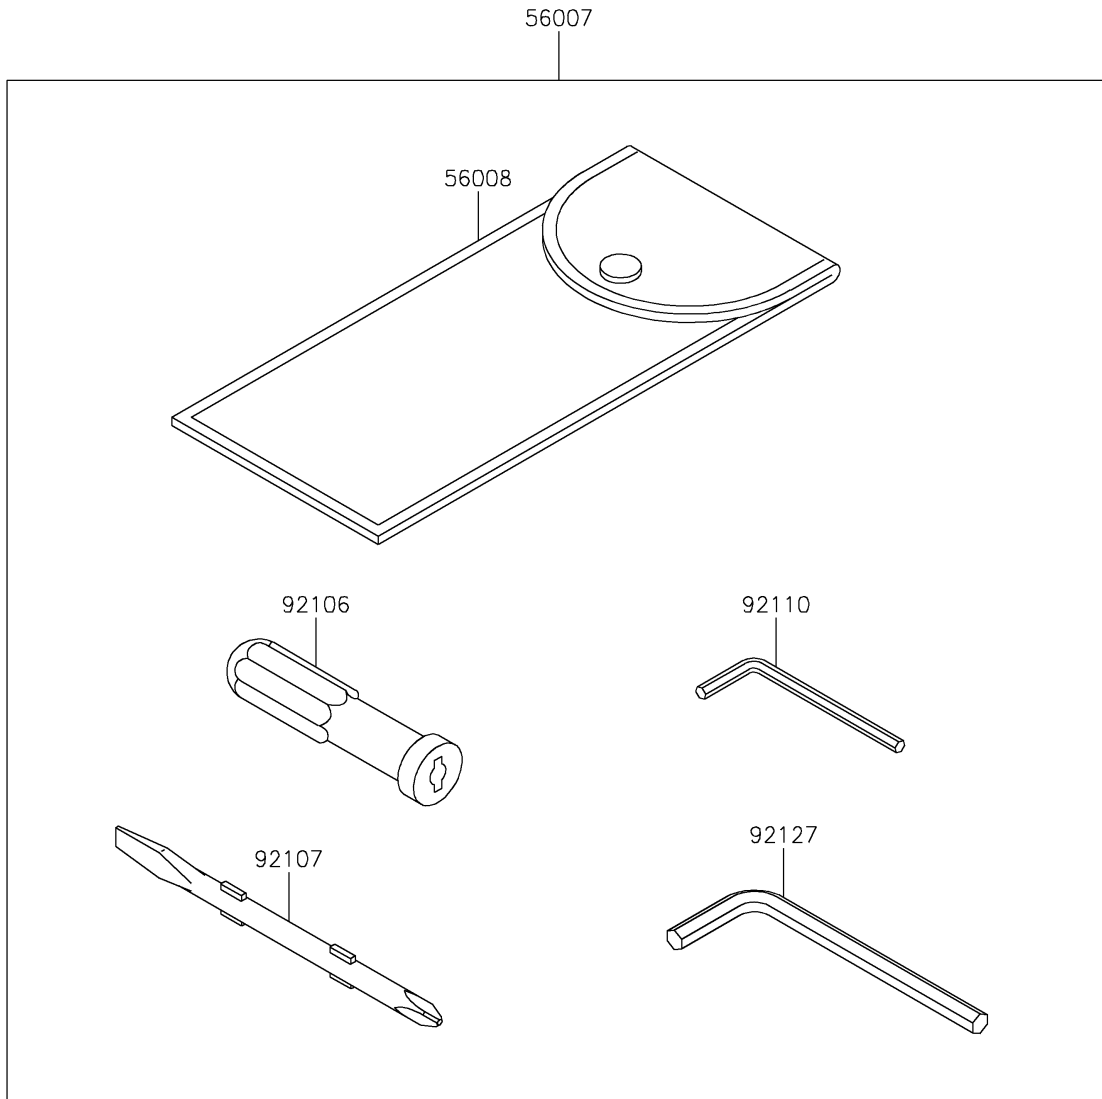

2025 NINJA® ZX™ -10RR ABS PARTS DIAGRAM

Owner's Tools

F2810

2025 NINJA® ZX™ -10RR ABS PARTS LIST

Owner's Tools

ITEM NAME	PART NUMBER	QUANTITY
TOOL-KIT (Ref # 56007)	56007-0192	1
BAG,TOOL (Ref # 56008)	56008-0577	1
GASKET-LIQUID,TB1211F,CLEAR (Ref # 92104)	92104-0004	1
GASKET-LIQUID,TB1216B,BLACK (Ref # 92104A)	92104-1064	1
GASKET-LIQUID,TB1207B,BLACK (Ref # 92104B)	92104-2068	1
GRIP-SCREW DRIVER (Ref # 92106)	92106-1001	1
TOOL-DRIVER,#2PHILLIPS&SLOT (Ref # 92107)	92107-1051	1
TOOL-WRENCH,ALLEN,4MM (Ref # 92110)	92110-3703	1
TOOL-WRENCH,ALLEN,6MM (Ref # 92127)	92127-003	1