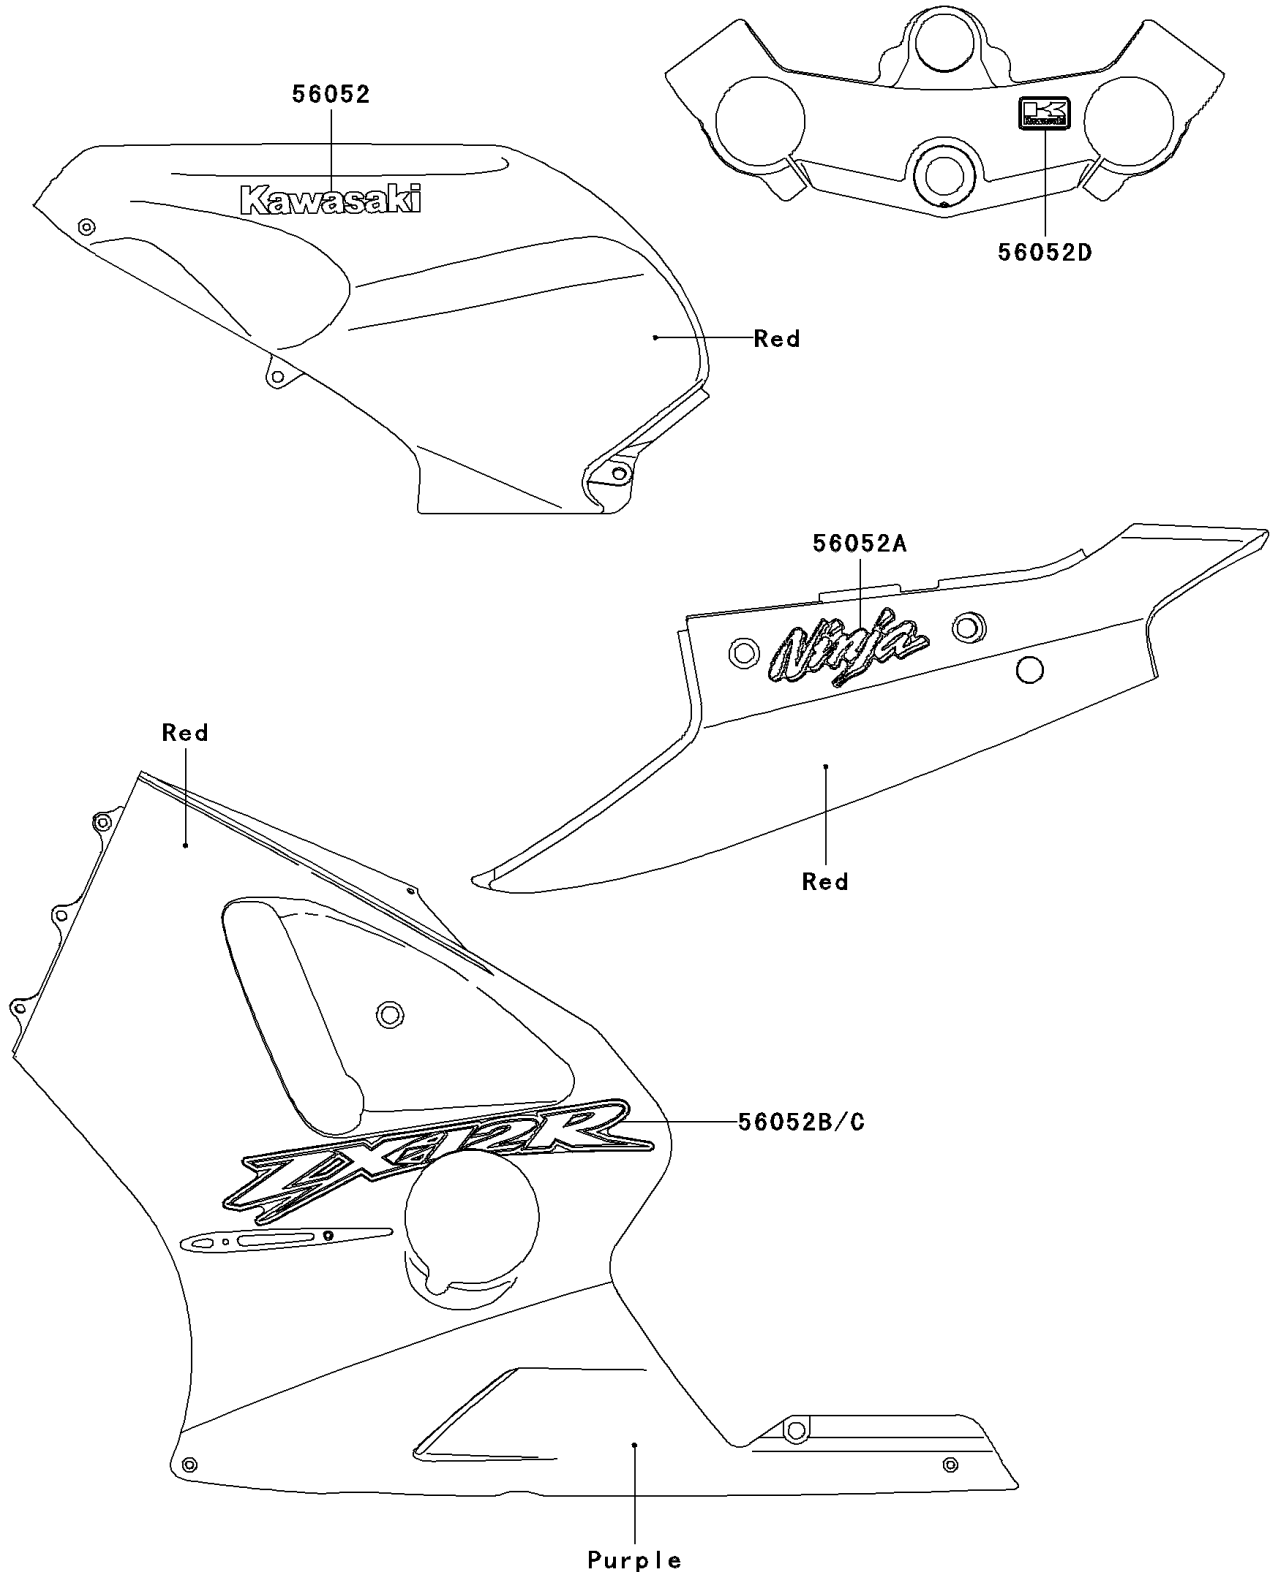

# 2000 Ninja® ZX™-12R PARTS DIAGRAM

Decals(Red)

F2861A

## 2000 Ninja® ZX™-12R PARTS LIST

Decals(Red)

ITEM NAME	PART NUMBER	QUANTITY
MARK,FUEL TANK COVER,KAWASAKI (Ref # 56052)	56052-1173	2
MARK,SEAT COVER,NINJA (Ref # 56052A)	56052-1174	2
MARK,LWR COWLING,RH,ZX-12R (Ref # 56052B)	56052-1175	1
MARK,LWR COWLING,LH,ZX-12R (Ref # 56052C)	56052-1187	1
MARK,K.KAWASAKI (Ref # 56052D)	56052-1202	1