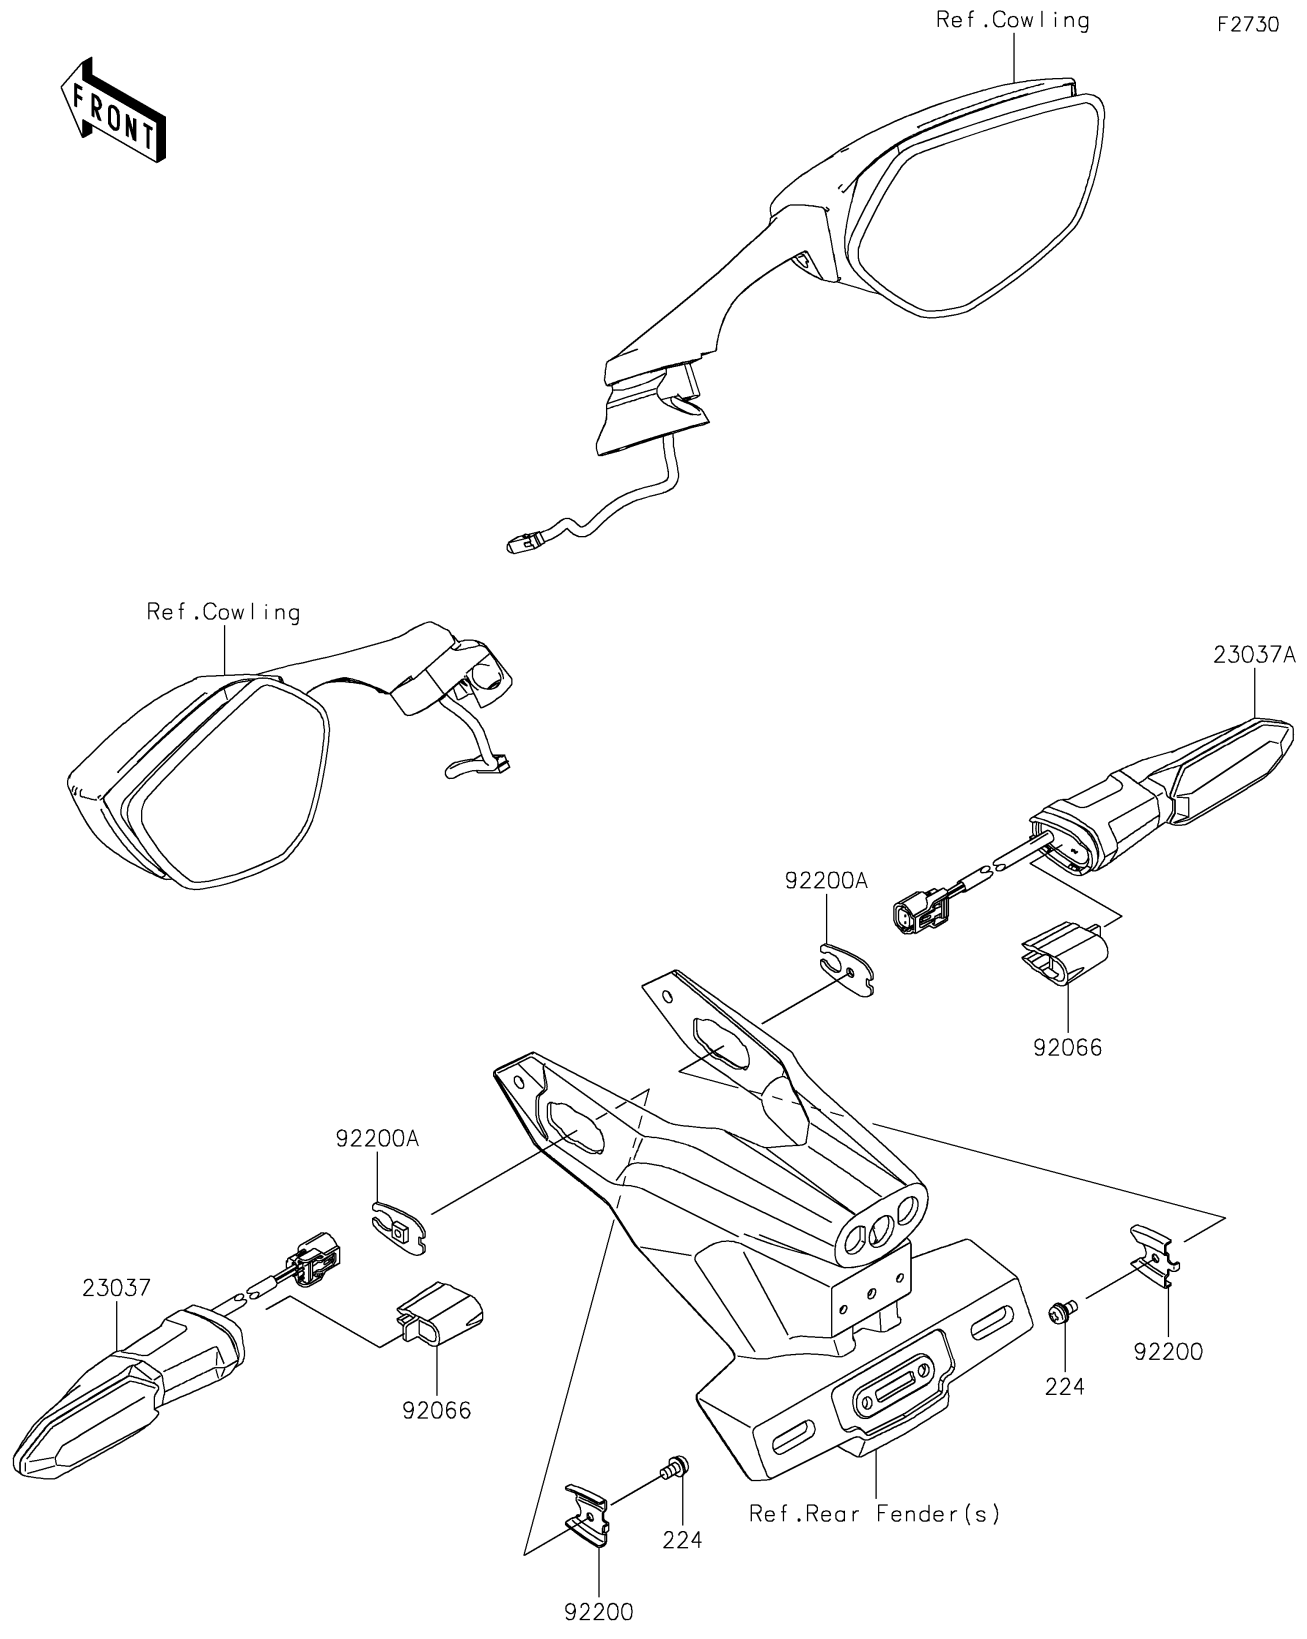

2025 NINJA® ZX™ -10RR ABS PARTS DIAGRAM

Turn Signals

2025 NINJA® ZX™ -10RR ABS PARTS LIST

Turn Signals

ITEM NAME	PART NUMBER	QUANTITY
LAMP-ASSY-SIGNAL,LED,LH (Ref # 23037)	23037-0561	1
LAMP-ASSY-SIGNAL,LED,RH (Ref # 23037A)	23037-0562	1
PLUG,SIGNAL LAMP (Ref # 92066)	92066-0919	2
WASHER (Ref # 92200)	92200-0855	2
WASHER (Ref # 92200A)	92200-2268	2
SCREW-PAN-WP-CROS,4X8 (Ref # 224)	224AB0408	2