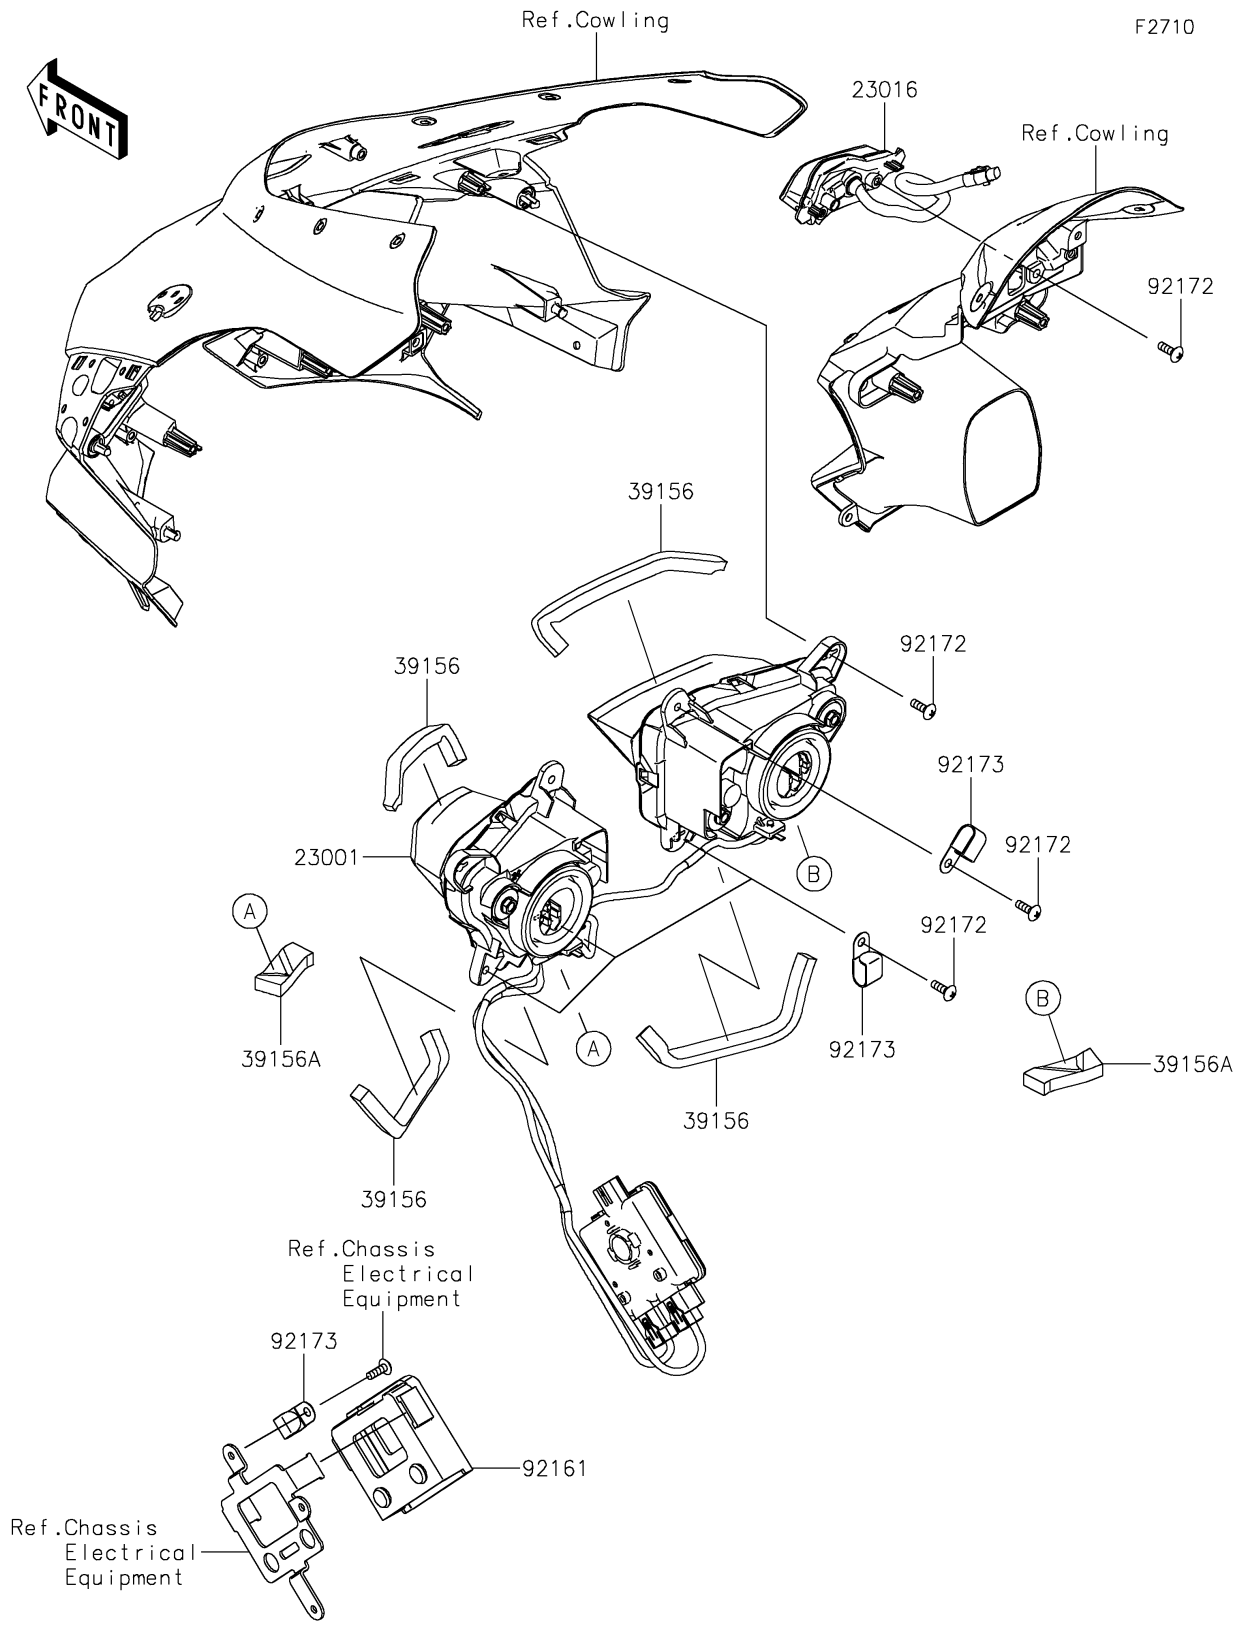

2025 NINJA® ZX™-10RR ABS PARTS DIAGRAM

Headlight(s)

2025 NINJA® ZX™ -10RR ABS PARTS LIST

Headlight(s)

ITEM NAME	PART NUMBER	QUANTITY
LAMP-ASSY-HEAD,LED (Ref # 23001)	23001-0050	1
LAMP-ASSY,POSITION LAMP (Ref # 23016)	23016-0654	1
PAD,10X10X150 (Ref # 39156)	39156-2715	4
PAD,10X20X60 (Ref # 39156A)	39156-2716	2
DAMPER,ECU (Ref # 92161)	92161-1561	1
SCREW,TAPPING,5X16 (Ref # 92172)	92172-0175	10
CLAMP,68MM (Ref # 92173)	92173-1009	5