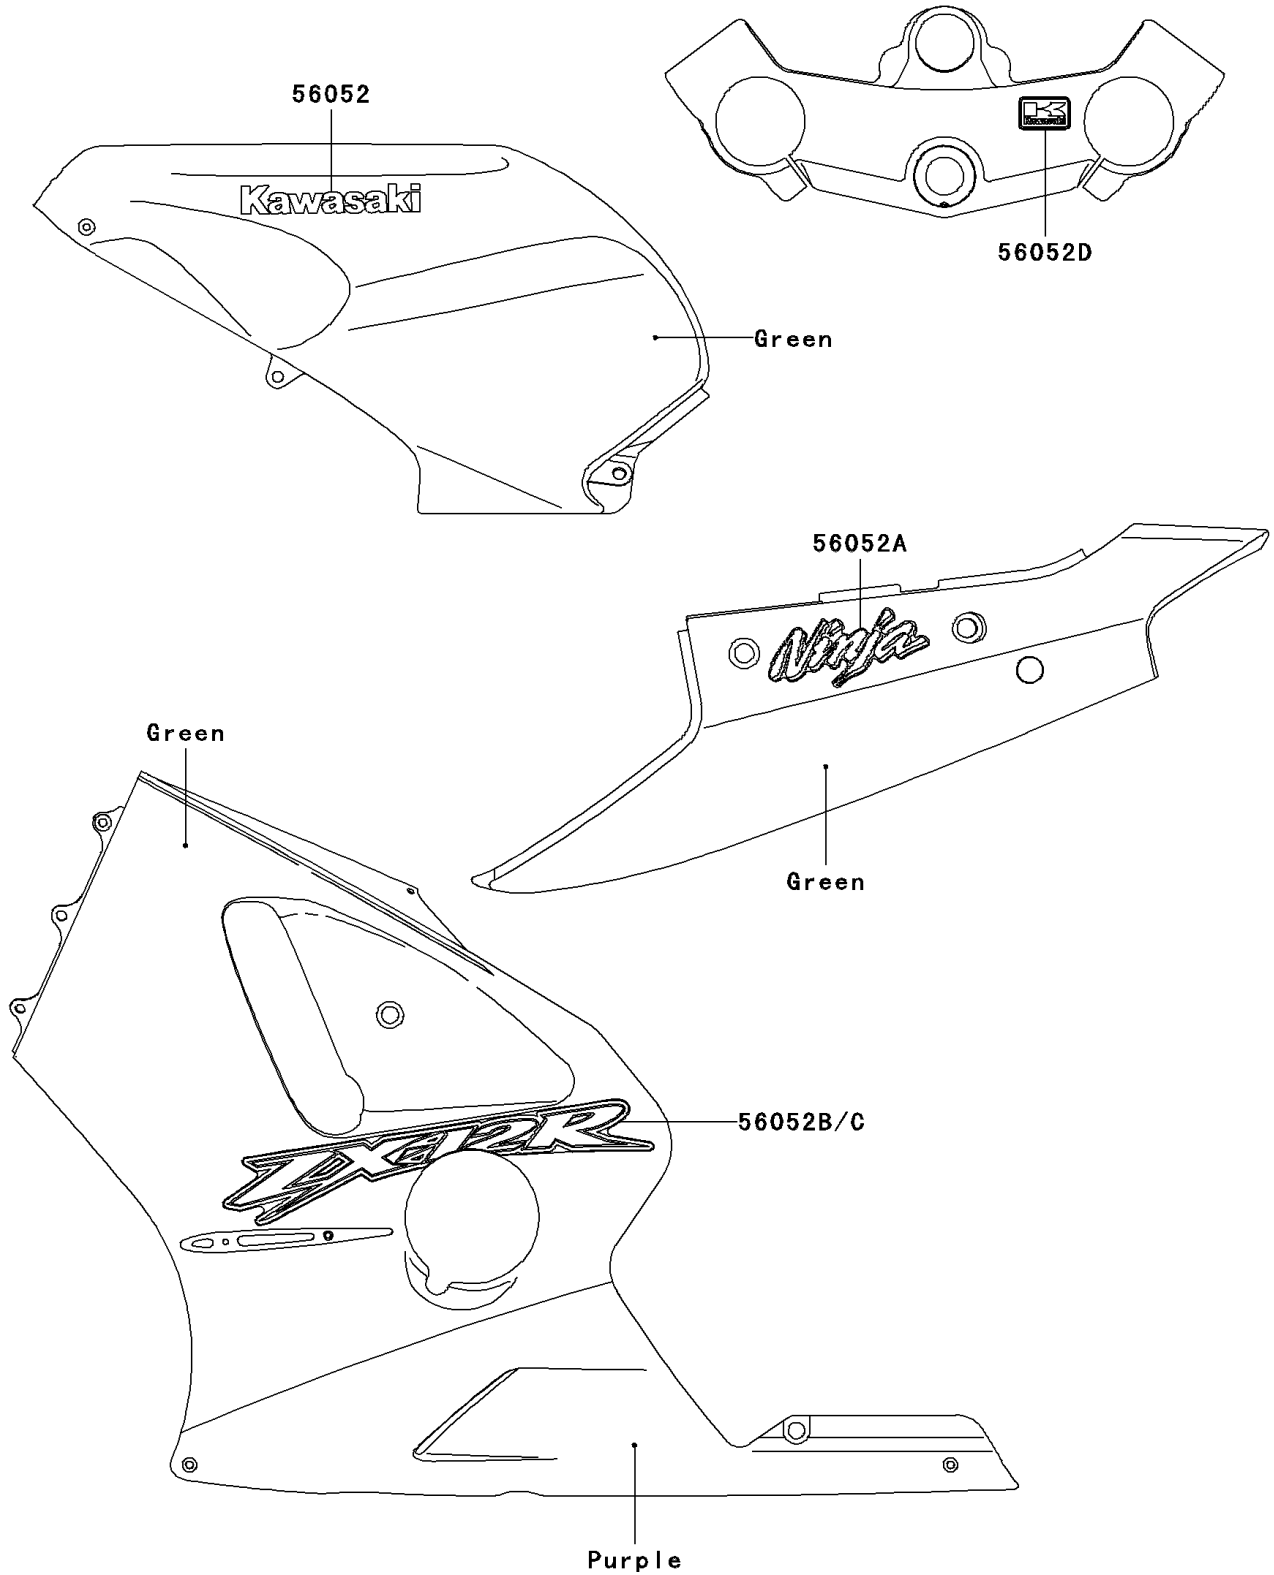

2000 Ninja® ZX™-12R PARTS DIAGRAM

Decals(Green)

F2861

2000 Ninja® ZX™-12R PARTS LIST

Decals(Green)

ITEM NAME	PART NUMBER	QUANTITY
MARK,FUEL TANK COVER,KAWASAKI (Ref # 56052)	56052-1173	2
MARK,SEAT COVER,NINJA (Ref # 56052A)	56052-1178	2
MARK,LWR COWLING,RH,ZX-12R (Ref # 56052B)	56052-1179	1
MARK,LWR COWLING,LH,ZX-12R (Ref # 56052C)	56052-1186	1
MARK,K.KAWASAKI (Ref # 56052D)	56052-1202	1