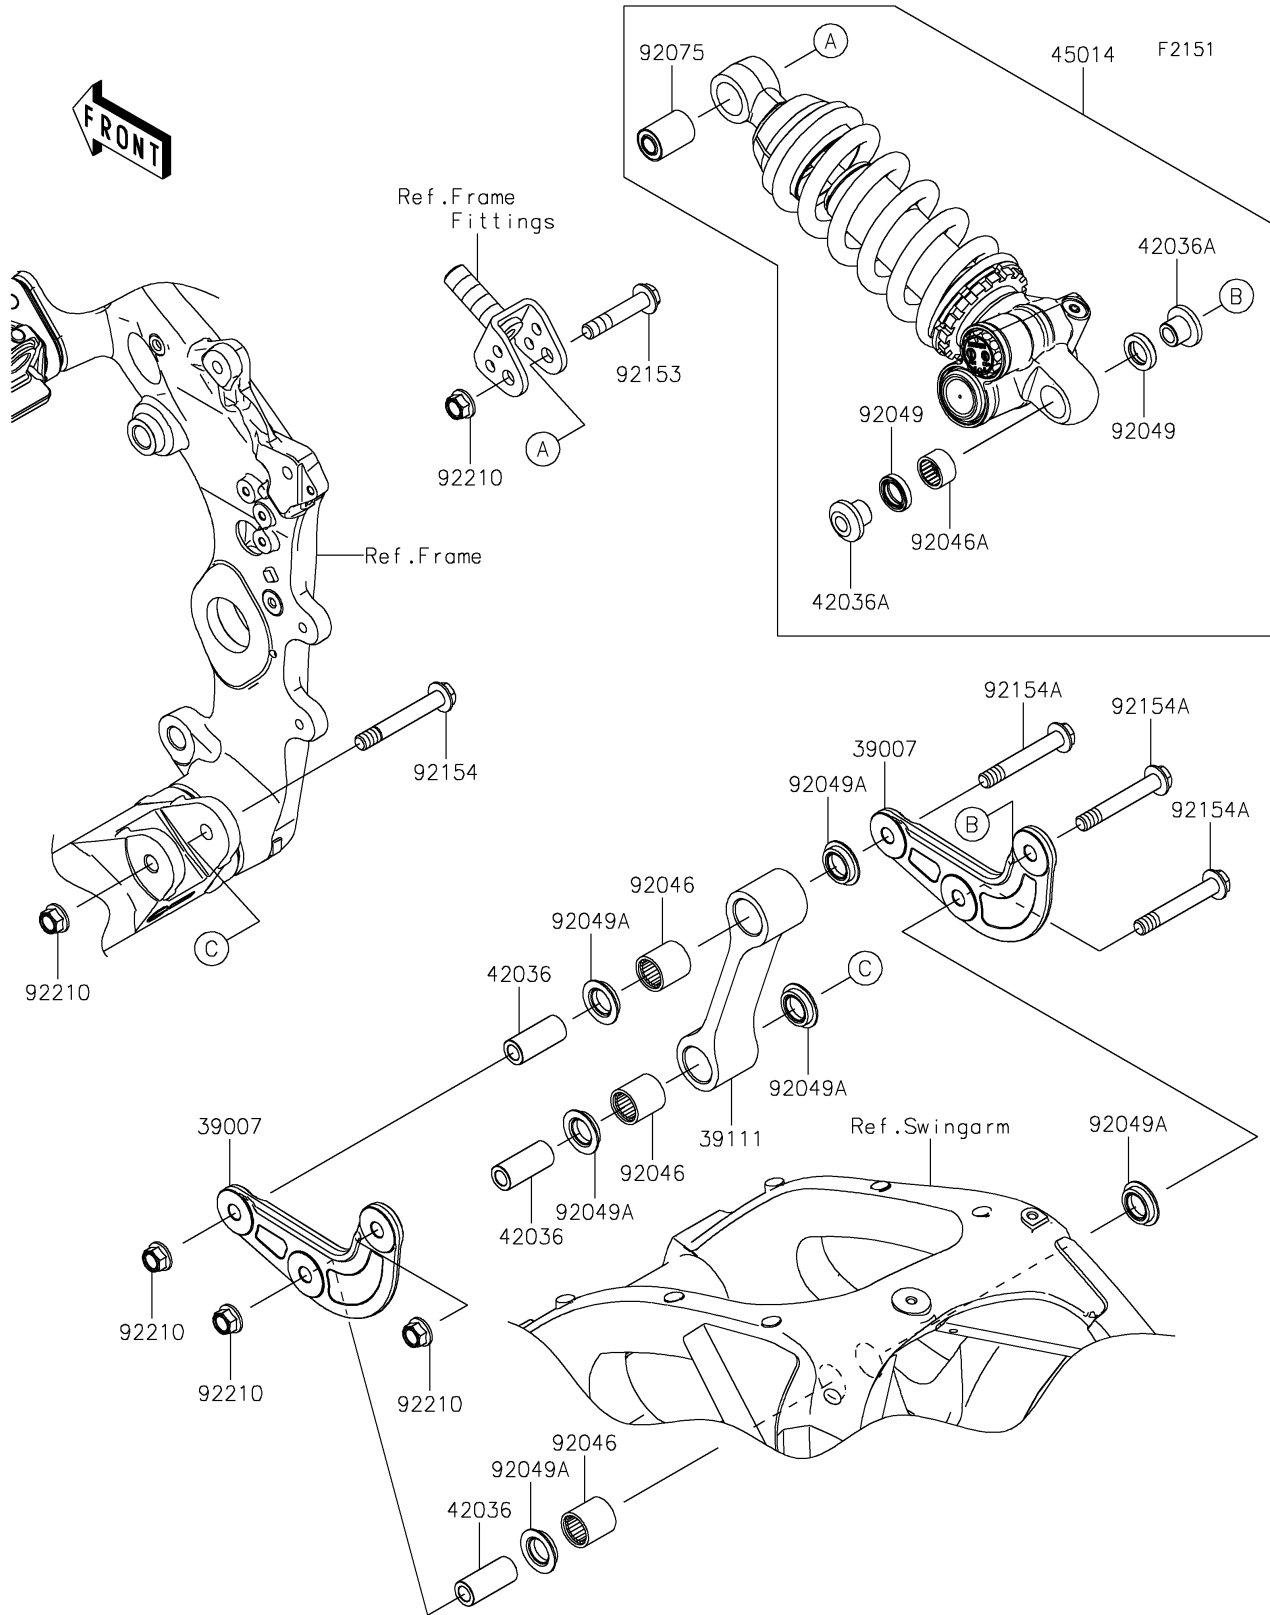

# 2025 NINJA® ZX™ -10RR ABS PARTS DIAGRAM

Suspension/Shock Absorber

## 2025 NINJA® ZX™ -10RR ABS PARTS LIST

### Suspension/Shock Absorber

ITEM NAME	PART NUMBER	QUANTITY
ARM-SUSP (Ref # 39007)	39007-0453	2
ROD-TIE,SUSPENSION (Ref # 39111)	39111-0387	1
SLEEVE,10.1X17X39 (Ref # 42036)	42036-0075	3
SLEEVE (Ref # 42036A)	42036-0789	2
SHOCKABSORBER (Ref # 45014)	45014-0715	1
BEARING-NEEDLE,SFYZM172425 (Ref # 92046)	92046-1273	3
BEARING-NEEDLE,7E-HVS16X22X12 (Ref # 92046A)	92046-1301	1
SEAL-OIL (Ref # 92049)	92049-0792	2
SEAL-OIL,MHA17245.7F (Ref # 92049A)	92049-1223	6
DAMPER,SHOCKABSORBER (Ref # 92075)	92075-1426	1
BOLT,FLANGED,10X51 (Ref # 92153)	92153-1545	1
BOLT,FLANGED,10X71 (Ref # 92154)	92154-0384	1
BOLT,FLANGED,10X67 (Ref # 92154A)	92154-3783	3
NUT,LOCK,FLANGED,10MM (Ref # 92210)	92210-1139	5