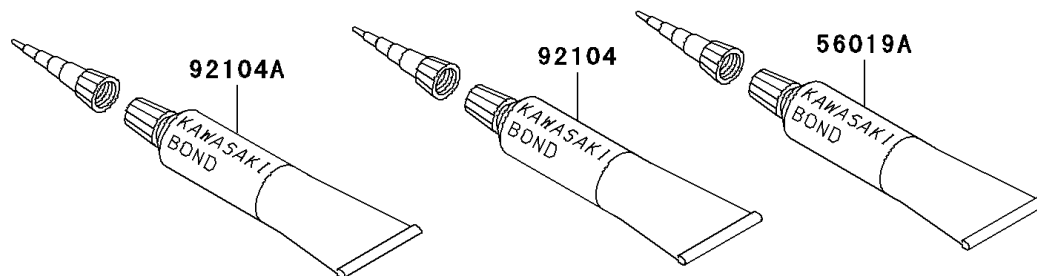

## 2000 Ninja® ZX™-12R PARTS DIAGRAM

Owner's Tools

56007

F2810

## 2000 Ninja® ZX™-12R PARTS LIST

Owner's Tools

ITEM NAME	PART NUMBER	QUANTITY
GAUGE,AIR,350KPA/50PSI (Ref # 52005)	52005-1142	1
TOOL-KIT (Ref # 56007)	56007-1427	1
BAG,TOOL (Ref # 56008)	56008-006	1
THREE BOND TB1211,HT/RS,WHITE (Ref # 56019A)	56019-120	1
GASKET-LIQUID,TUBE,100G,BLACK (Ref # 92104)	92104-1003	1
GASKET-LIQUID,SILVER TB1216 (Ref # 92104A)	92104-1063	1
GRIP-SCREW DRIVER (Ref # 92106)	92106-1001	1
TOOL-DRIVER,#3PHILLIPS (Ref # 92107)	92107-1002	1
TOOL-DRIVER,#2PHILLIPS&SLOT (Ref # 92107A)	92107-1052	1
TOOL-WRENCH,ALLEN,5MM (Ref # 92110)	92110-1015	1
TOOL-WRENCH,OPEN END,10X12 (Ref # 92110A)	92110-1038	1
TOOL-WRENCH,OPEN END,14X17 (Ref # 92110B)	92110-1045	1
TOOL-WRENCH,BOX,16MM (Ref # 92110C)	92110-1132	1
TOOL-WRENCH,ALLEN,3MM (Ref # 92110D)	92110-1140	1
TOOL-WRENCH,BOX END,32MM (Ref # 92110E)	92110-1161	1
TOOL-WRENCH,BOX,8MM (Ref # 92110F)	92110-1174	1
TOOL-WRENCH,ALLEN,4MM (Ref # 92110G)	92110-3703	1
TOOL-BAR,BOX END WRENCH (Ref # 92111)	92111-1051	1
TOOL-PLIERS (Ref # 92112)	92112-003	1
TOOL-WRENCH,OPEN END,8X10 (Ref # 92126)	92126-001	1
TOOL-WRENCH,ALLEN,6MM (Ref # 92127)	92127-003	1