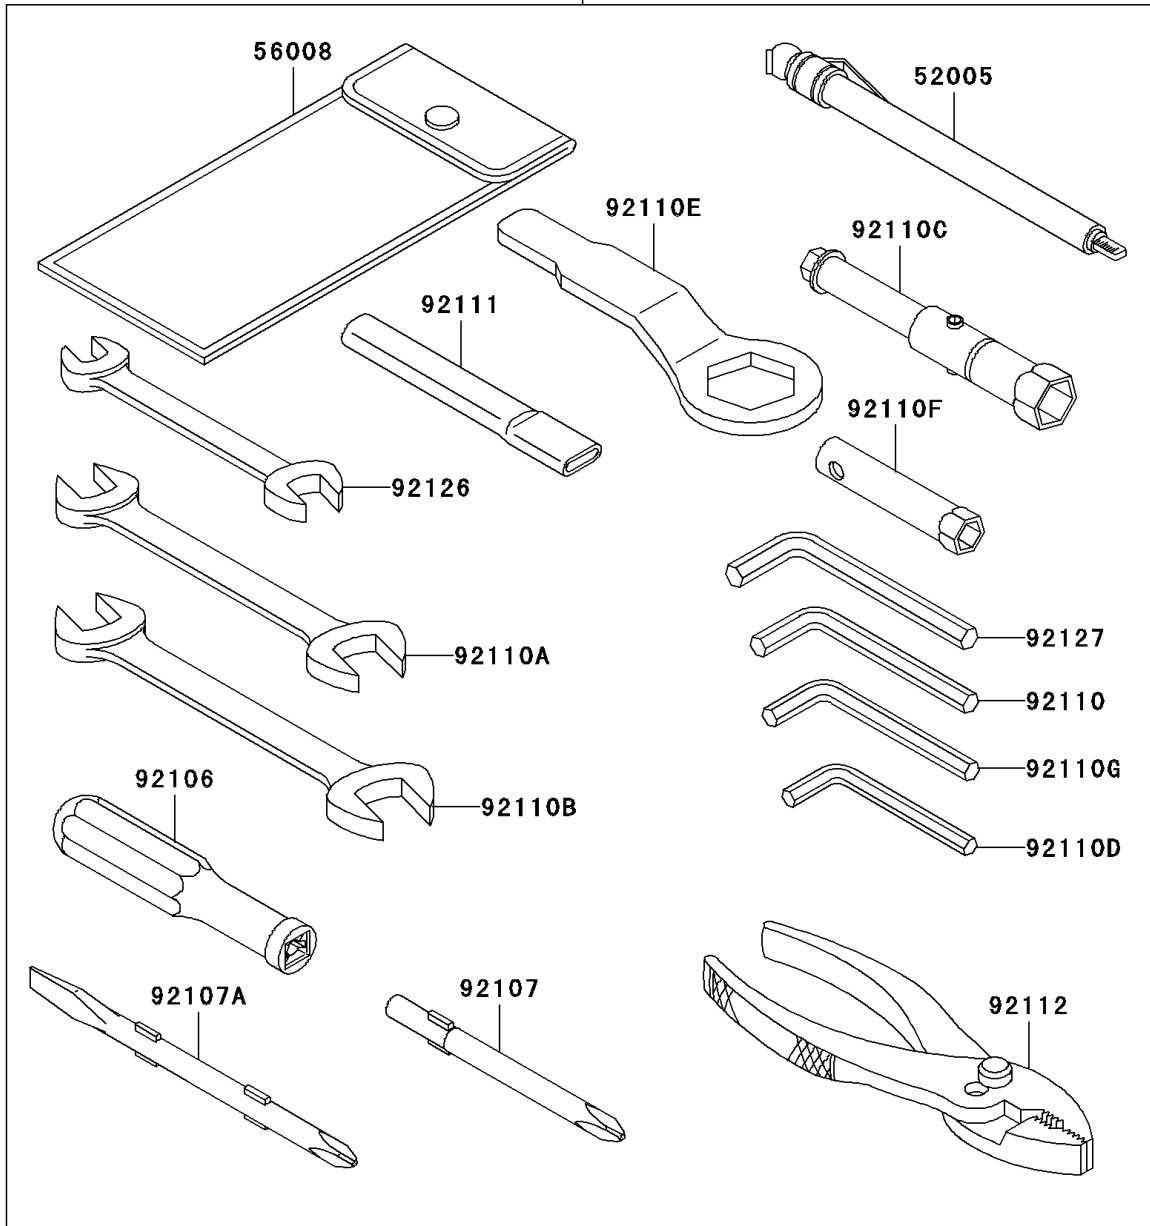

2000 Ninja® ZX™-12R PARTS DIAGRAM

Owner's Tools

56007

F2810

2000 Ninja® ZX™-12R PARTS LIST

Owner's Tools

ITEM NAME	PART NUMBER	QUANTITY
GAUGE,AIR,350KPA/50PSI (Ref # 52005)	52005-1142	1
TOOL-KIT (Ref # 56007)	56007-1427	1
BAG,TOOL (Ref # 56008)	56008-006	1
THREE BOND TB1211,HT/RS,WHITE (Ref # 56019A)	56019-120	1
GASKET-LIQUID,TUBE,100G,BLACK (Ref # 92104)	92104-1003	1
GASKET-LIQUID,SILVER TB1216 (Ref # 92104A)	92104-1063	AR
GRIP-SCREW DRIVER (Ref # 92106)	92106-1001	1
TOOL-DRIVER,#3PHILLIPS (Ref # 92107)	92107-1002	1
TOOL-DRIVER,#2PHILLIPS&SLOT (Ref # 92107A)	92107-1052	1
TOOL-WRENCH,ALLEN,5MM (Ref # 92110)	92110-1015	1
TOOL-WRENCH,OPEN END,10X12 (Ref # 92110A)	92110-1038	1
TOOL-WRENCH,OPEN END,14X17 (Ref # 92110B)	92110-1045	1
TOOL-WRENCH,BOX,16MM (Ref # 92110C)	92110-1132	1
TOOL-WRENCH,ALLEN,3MM (Ref # 92110D)	92110-1140	1
TOOL-WRENCH,BOX END,32MM (Ref # 92110E)	92110-1161	1
TOOL-WRENCH,BOX,8MM (Ref # 92110F)	92110-1174	1
TOOL-WRENCH,ALLEN,4MM (Ref # 92110G)	92110-3703	1
TOOL-BAR,BOX END WRENCH (Ref # 92111)	92111-1051	1
TOOL-PLIERS (Ref # 92112)	92112-003	1
TOOL-WRENCH,OPEN END,8X10 (Ref # 92126)	92126-001	1
TOOL-WRENCH,ALLEN,6MM (Ref # 92127)	92127-003	1