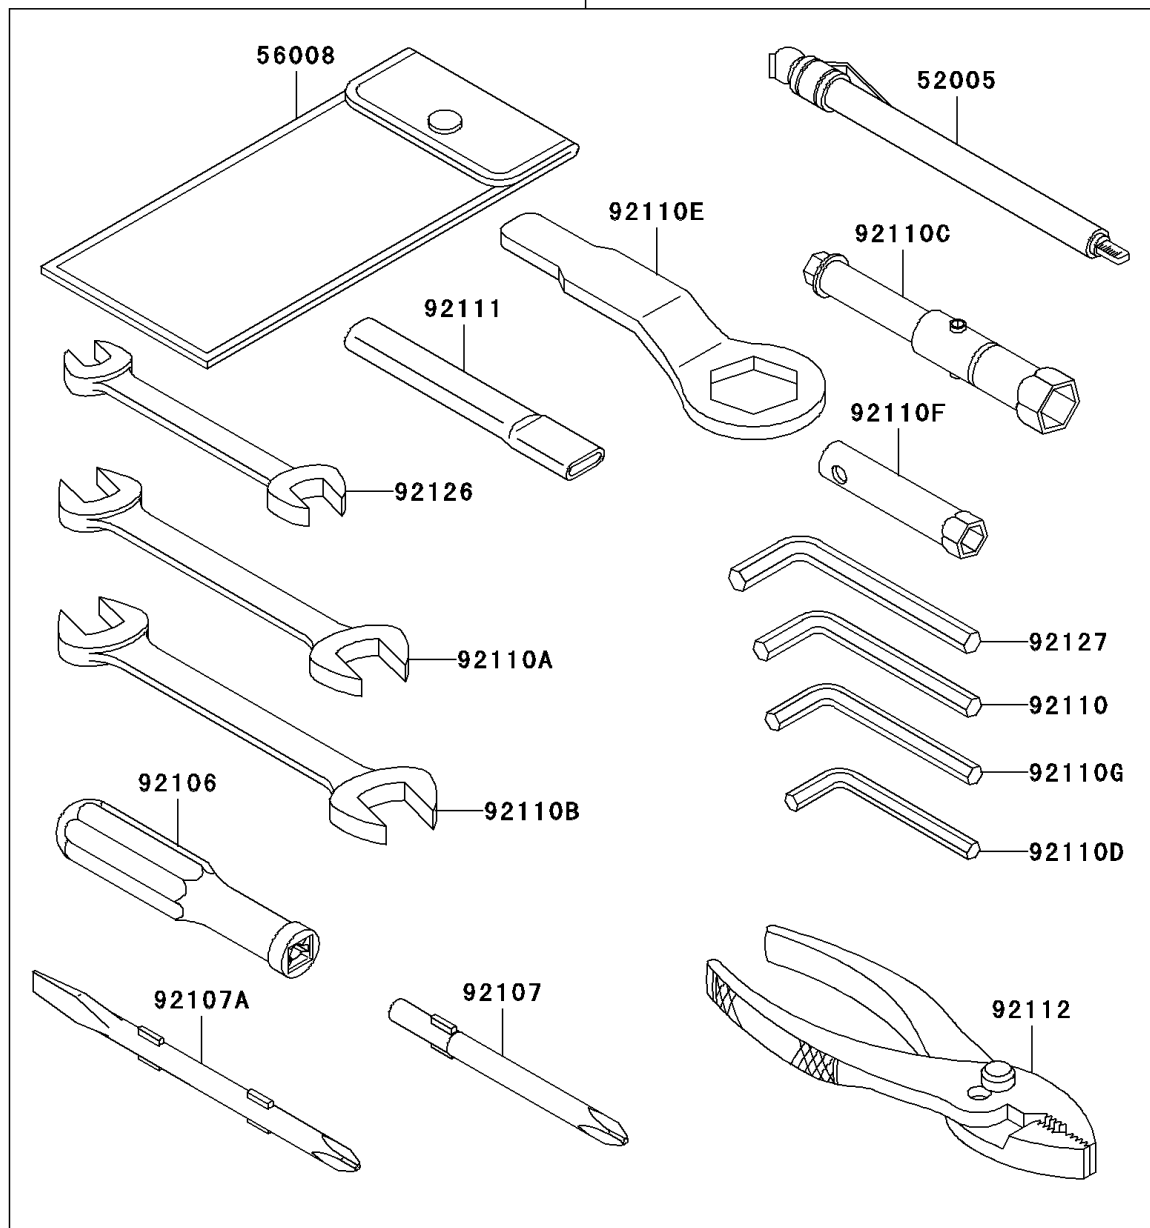

## 2000 Ninja® ZX™-12R PARTS DIAGRAM

Owner's Tools

56007

F2810

## 2000 Ninja® ZX™-12R PARTS LIST

Owner's Tools

ITEM NAME	PART NUMBER	QUANTITY
GAUGE,AIR,350KPA/50PSI (Ref # 52005)	52005-1142	1
TOOL-KIT (Ref # 56007)	56007-1427	1
BAG,TOOL (Ref # 56008)	56008-006	1
THREE BOND TB1211,HT/RS,WHITE (Ref # 56019A)	56019-120	1
GASKET-LIQUID,TUBE,100G,BLACK (Ref # 92104)	92104-1003	1
GASKET-LIQUID,SILVER TB1216 (Ref # 92104A)	92104-1063	1
GRIP-SCREW DRIVER (Ref # 92106)	92106-1001	1
TOOL-DRIVER,#3PHILLIPS (Ref # 92107)	92107-1002	1
TOOL-DRIVER,#2PHILLIPS&SLOT (Ref # 92107A)	92107-1052	1
TOOL-WRENCH,ALLEN,5MM (Ref # 92110)	92110-1015	1
TOOL-WRENCH,OPEN END,10X12 (Ref # 92110A)	92110-1038	1
TOOL-WRENCH,OPEN END,14X17 (Ref # 92110B)	92110-1045	1
TOOL-WRENCH,BOX,16MM (Ref # 92110C)	92110-1132	1
TOOL-WRENCH,ALLEN,3MM (Ref # 92110D)	92110-1140	1
TOOL-WRENCH,BOX END,32MM (Ref # 92110E)	92110-1161	1
TOOL-WRENCH,BOX,8MM (Ref # 92110F)	92110-1174	1
TOOL-WRENCH,ALLEN,4MM (Ref # 92110G)	92110-3703	1
TOOL-BAR,BOX END WRENCH (Ref # 92111)	92111-1051	1
TOOL-PLIERS (Ref # 92112)	92112-003	1
TOOL-WRENCH,OPEN END,8X10 (Ref # 92126)	92126-001	1
TOOL-WRENCH,ALLEN,6MM (Ref # 92127)	92127-003	1