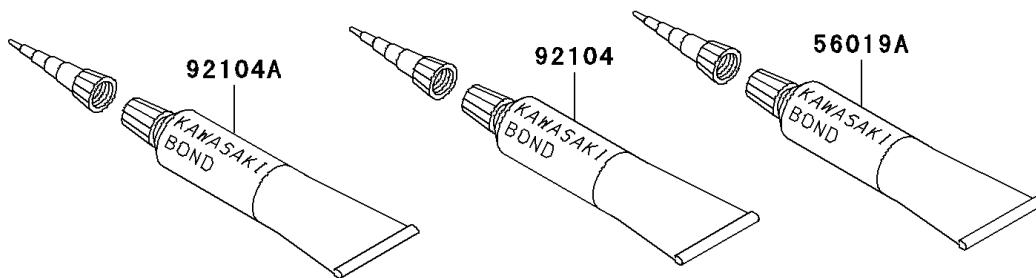

2000 Ninja® ZX™-12R PARTS DIAGRAM

Owner's Tools

56007

F2810

2000 Ninja® ZX™-12R PARTS LIST

Owner's Tools

ITEM NAME	PART NUMBER	QUANTITY
GAUGE,AIR,350KPA/50PSI (Ref # 52005)	52005-1142	1
TOOL-KIT (Ref # 56007)	56007-1427	1
BAG,TOOL (Ref # 56008)	56008-006	1
THREE BOND TB1211,HT/RS,WHITE (Ref # 56019A)	56019-120	1
GASKET-LIQUID,TUBE,100G,BLACK (Ref # 92104)	92104-1003	1
GASKET-LIQUID,SILVER TB1216 (Ref # 92104A)	92104-1063	AR
GRIP-SCREW DRIVER (Ref # 92106)	92106-1001	1
TOOL-DRIVER,#3PHILLIPS (Ref # 92107)	92107-1002	1
TOOL-DRIVER,#2PHILLIPS&SLOT (Ref # 92107A)	92107-1052	1
TOOL-WRENCH,ALLEN,5MM (Ref # 92110)	92110-1015	1
TOOL-WRENCH,OPEN END,10X12 (Ref # 92110A)	92110-1038	1
TOOL-WRENCH,OPEN END,14X17 (Ref # 92110B)	92110-1045	1
TOOL-WRENCH,BOX,16MM (Ref # 92110C)	92110-1132	1
TOOL-WRENCH,ALLEN,3MM (Ref # 92110D)	92110-1140	1
TOOL-WRENCH,BOX END,32MM (Ref # 92110E)	92110-1161	1
TOOL-WRENCH,BOX,8MM (Ref # 92110F)	92110-1174	1
TOOL-WRENCH,ALLEN,4MM (Ref # 92110G)	92110-3703	1
TOOL-BAR,BOX END WRENCH (Ref # 92111)	92111-1051	1
TOOL-PLIERS (Ref # 92112)	92112-003	1
TOOL-WRENCH,OPEN END,8X10 (Ref # 92126)	92126-001	1
TOOL-WRENCH,ALLEN,6MM (Ref # 92127)	92127-003	1