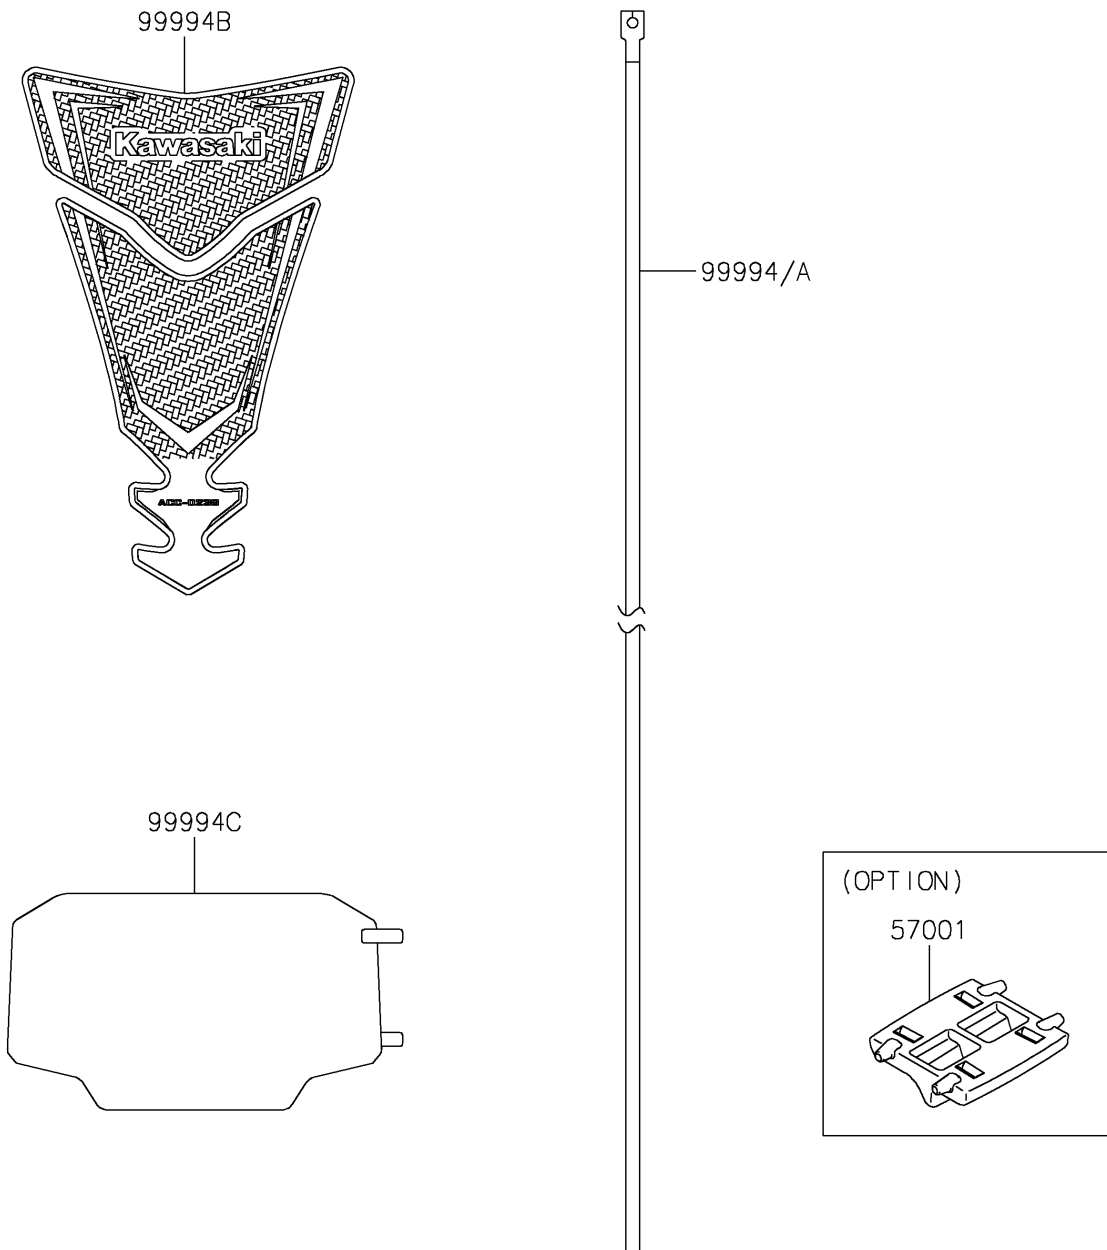

# 2024 NINJA® ZX™ -4R ABS PARTS DIAGRAM

Accessory(Decals)

F2910G

## 2024 NINJA® ZX™-4R ABS PARTS LIST

Accessory(Decals)

ITEM NAME	PART NUMBER	QUANTITY
RIM STRIPE APPLICATOR (Ref # 57001)	57001-1752	AR
WHEEL RIM TAPE, GREEN (Ref # 99994)	99994-0932	1
WHEEL RIM TAPE, SILVER (Ref # 99994A)	99994-0933	1
TANKPAD (Ref # 99994B)	99994-1217	1
SCRATCH RESISTANT FILM (Ref # 99994C)	99994-1472	1