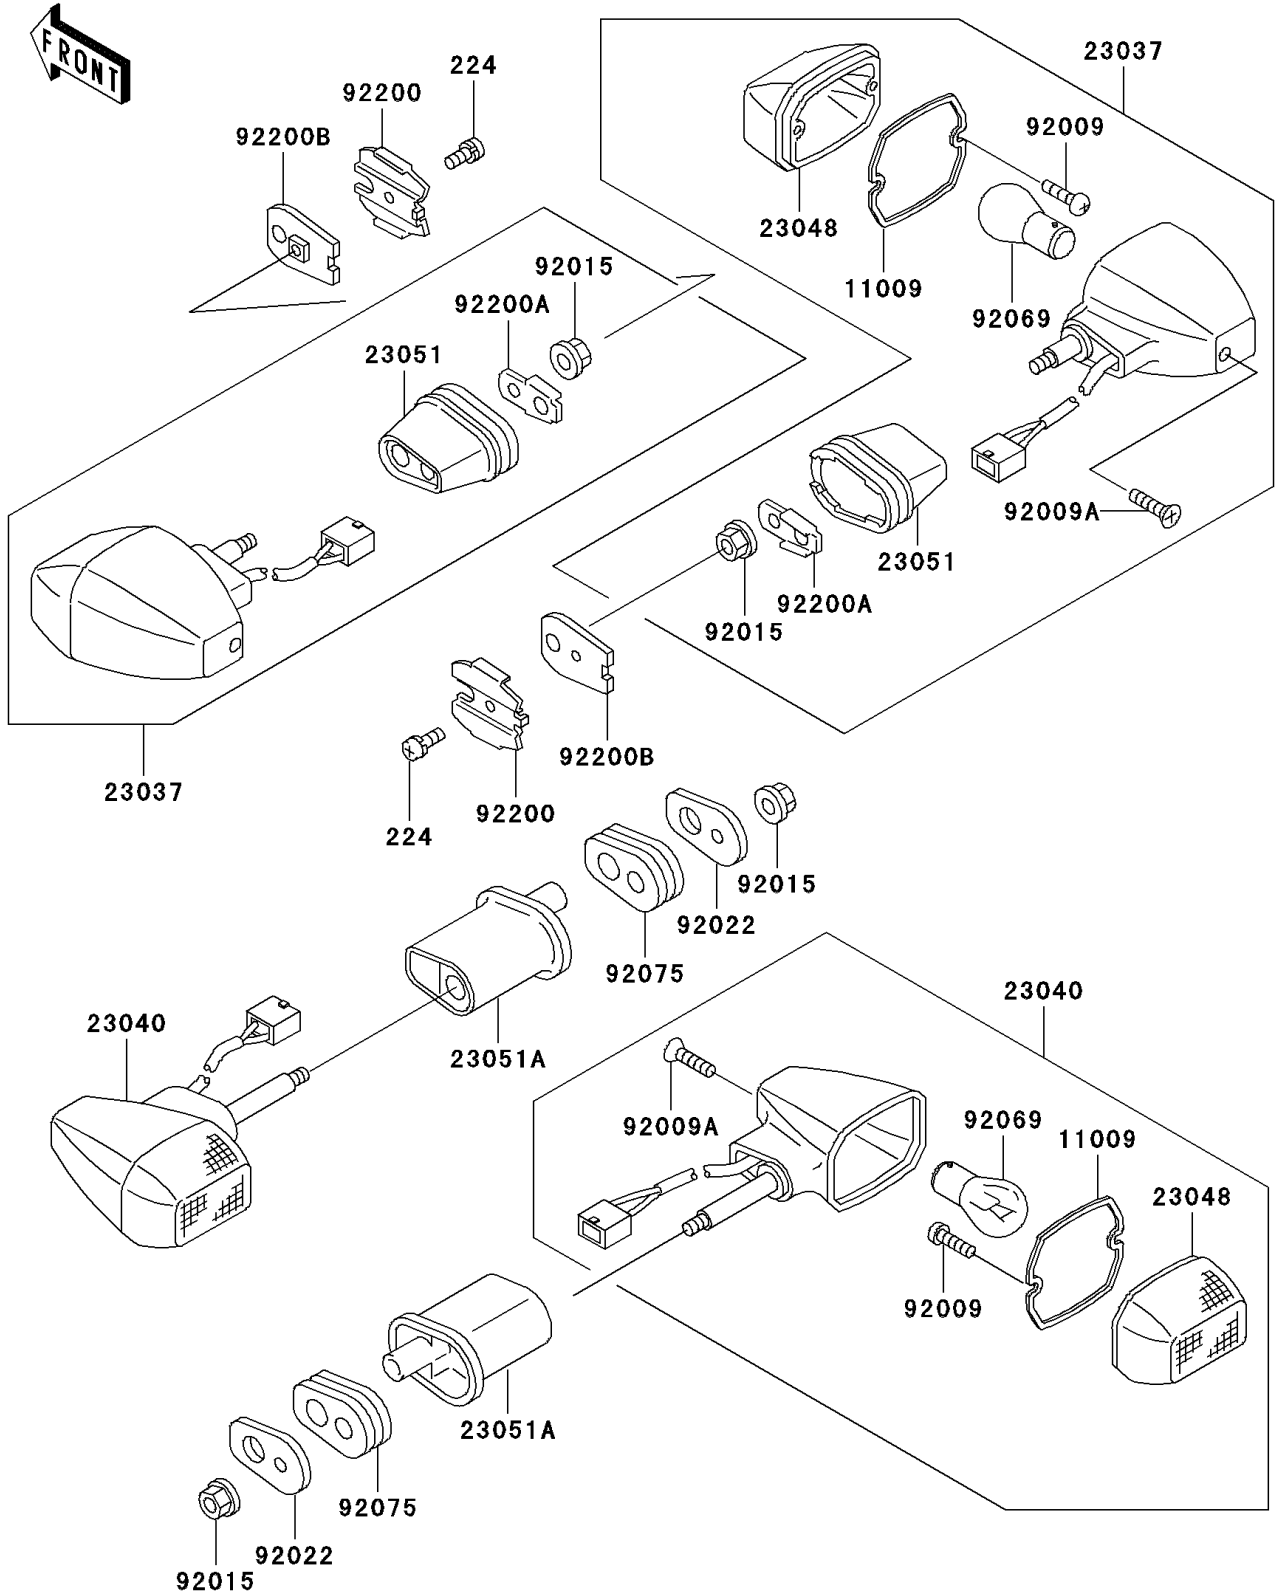

2000 Ninja® ZX™-12R PARTS DIAGRAM

Turn Signals

F2730

2000 Ninja® ZX™-12R PARTS LIST

Turn Signals

ITEM NAME	PART NUMBER	QUANTITY
SCREW-PAN-WP-CROS,4X8 (Ref # 224)	224C0408	2
GASKET,SIGNAL LAMP (Ref # 11009)	11009-1402	4
LAMP-ASSY-SIGNAL,FR (Ref # 23037)	23037-1393	2
LAMP-SIGNAL,RR (Ref # 23040)	23040-1285	2
LENS-SIGNAL LAMP (Ref # 23048)	23048-1054	4
BRACKET-SIGNAL LAMP,FR (Ref # 23051)	23051-1207	2
BRACKET-SIGNAL LAMP (Ref # 23051A)	23051-1248	2
SCREW,TAPPING,3X16 (Ref # 92009)	92009-1115	8
SCREW,TAPPING,4X20 (Ref # 92009A)	92009-1304	4
NUT,FLANGED,6MM (Ref # 92015)	92015-1367	4
WASHER,SIGNAL LAMP (Ref # 92022)	92022-1672	2
BULB,12V 32CP(23W) (Ref # 92069)	92069-055	4
DAMPER,SIGNAL LAMP (Ref # 92075)	92075-1698	2
WASHER,SIGNAL LAMP (Ref # 92200)	92200-1016	2
WASHER (Ref # 92200A)	92200-1021	2
WASHER,SIGNAL LAMP (Ref # 92200B)	92200-1520	2