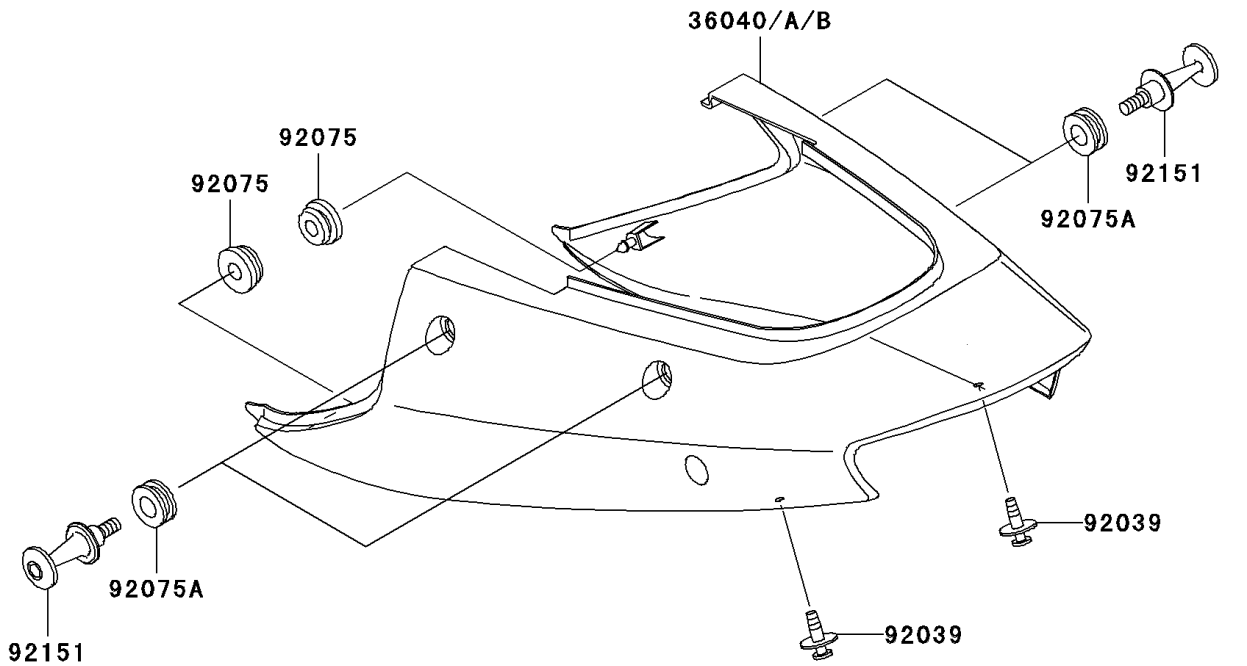

# 2000 Ninja® ZX™-12R PARTS DIAGRAM

Side Covers/Chain Cover

F2610

WOD

WOD

WOD

## 2000 Ninja® ZX™-12R PARTS LIST

Side Covers/Chain Cover

ITEM NAME	PART NUMBER	QUANTITY
CASE-CHAIN (Ref # 36014)	36014-1237	1
COVER-TAIL,C.P.RED (Ref # 36040)	36040-1053-A5	1
COVER-TAIL,C.L.GREEN (Ref # 36040B)	36040-1053-8N	1
SCREW,6X10 (Ref # 92009)	92009-1661	3
RIVET (Ref # 92039)	92039-1227	2
DAMPER (Ref # 92075)	92075-1011	2
DAMPER (Ref # 92075A)	92075-1634	4
BOLT (Ref # 92151)	92151-1552	4
COVER-TAIL,M.P.SILVER (Ref # 36040A)	36040-1053-GU	1