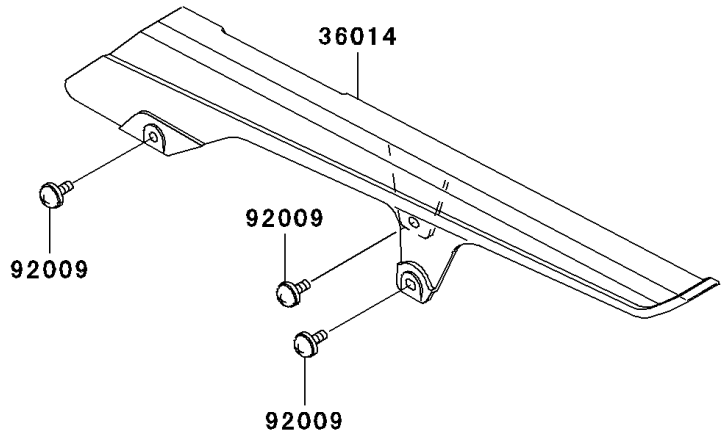

# 2000 Ninja® ZX™-12R PARTS DIAGRAM

Side Covers/Chain Cover

F2610

WOD

WOD

WOD

## 2000 Ninja® ZX™-12R PARTS LIST

Side Covers/Chain Cover

ITEM NAME	PART NUMBER	QUANTITY
CASE-CHAIN (Ref # 36014)	36014-1237	1
COVER-TAIL,C.P.RED (Ref # 36040)	36040-1053-A5	1
COVER-TAIL,C.L.GREEN (Ref # 36040B)	36040-1053-8N	1
SCREW,6X10 (Ref # 92009)	92009-1661	3
RIVET (Ref # 92039)	92039-1227	2
DAMPER (Ref # 92075)	92075-1011	2
DAMPER (Ref # 92075A)	92075-1634	4
BOLT (Ref # 92151)	92151-1552	4
COVER-TAIL,M.P.SILVER (Ref # 36040A)	36040-1053-GU	1