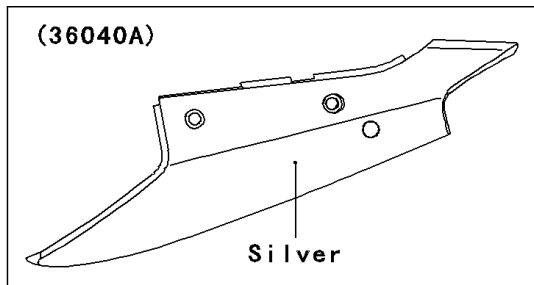

# 2000 Ninja® ZX™-12R PARTS DIAGRAM

Side Covers/Chain Cover

F2610

WOD

WOD

WOD

## 2000 Ninja® ZX™-12R PARTS LIST

Side Covers/Chain Cover

ITEM NAME	PART NUMBER	QUANTITY
CASE-CHAIN (Ref # 36014)	36014-1237	1
COVER-TAIL,C.P.RED (Ref # 36040)	36040-1053-A5	1
COVER-TAIL,C.L.GREEN (Ref # 36040B)	36040-1053-8N	1
SCREW,6X10 (Ref # 92009)	92009-1661	3
RIVET (Ref # 92039)	92039-1227	2
DAMPER (Ref # 92075)	92075-1011	2
DAMPER (Ref # 92075A)	92075-1634	4
BOLT (Ref # 92151)	92151-1552	4
COVER-TAIL,M.P.SILVER (Ref # 36040A)	36040-1053-GU	1