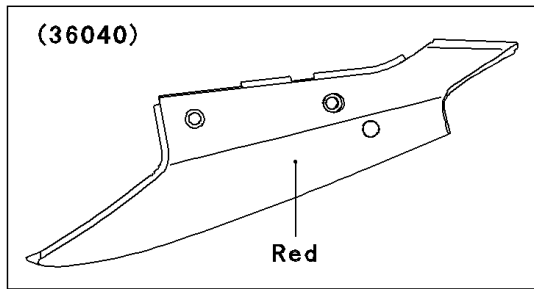

# 2000 Ninja® ZX™-12R PARTS DIAGRAM

Side Covers/Chain Cover

F2610

WOD

WOD

WOD

## 2000 Ninja® ZX™-12R PARTS LIST

Side Covers/Chain Cover

ITEM NAME	PART NUMBER	QUANTITY
CASE-CHAIN (Ref # 36014)	36014-1237	1
COVER-TAIL,C.P.RED (Ref # 36040)	36040-1053-A5	1
COVER-TAIL,C.L.GREEN (Ref # 36040B)	36040-1053-8N	1
SCREW,6X10 (Ref # 92009)	92009-1661	3
RIVET (Ref # 92039)	92039-1227	2
DAMPER (Ref # 92075)	92075-1011	2
DAMPER (Ref # 92075A)	92075-1634	4
BOLT (Ref # 92151)	92151-1552	4
COVER-TAIL,M.P.SILVER (Ref # 36040A)	36040-1053-GU	1