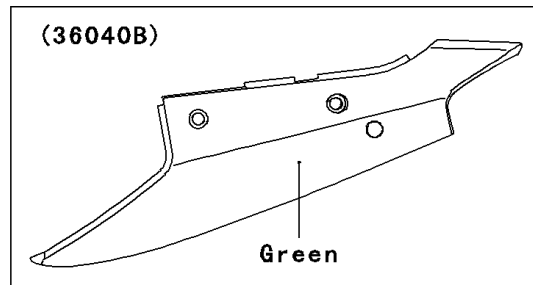

# 2000 Ninja® ZX™-12R PARTS DIAGRAM

Side Covers/Chain Cover

F2610

WOD

WOD

WOD

## 2000 Ninja® ZX™-12R PARTS LIST

Side Covers/Chain Cover

ITEM NAME	PART NUMBER	QUANTITY
CASE-CHAIN (Ref # 36014)	36014-1237	1
COVER-TAIL,C.P.RED (Ref # 36040)	36040-1053-A5	1
COVER-TAIL,C.L.GREEN (Ref # 36040B)	36040-1053-8N	1
SCREW,6X10 (Ref # 92009)	92009-1661	3
RIVET (Ref # 92039)	92039-1227	2
DAMPER (Ref # 92075)	92075-1011	2
DAMPER (Ref # 92075A)	92075-1634	4
BOLT (Ref # 92151)	92151-1552	4
COVER-TAIL,M.P.SILVER (Ref # 36040A)	36040-1053-GU	1