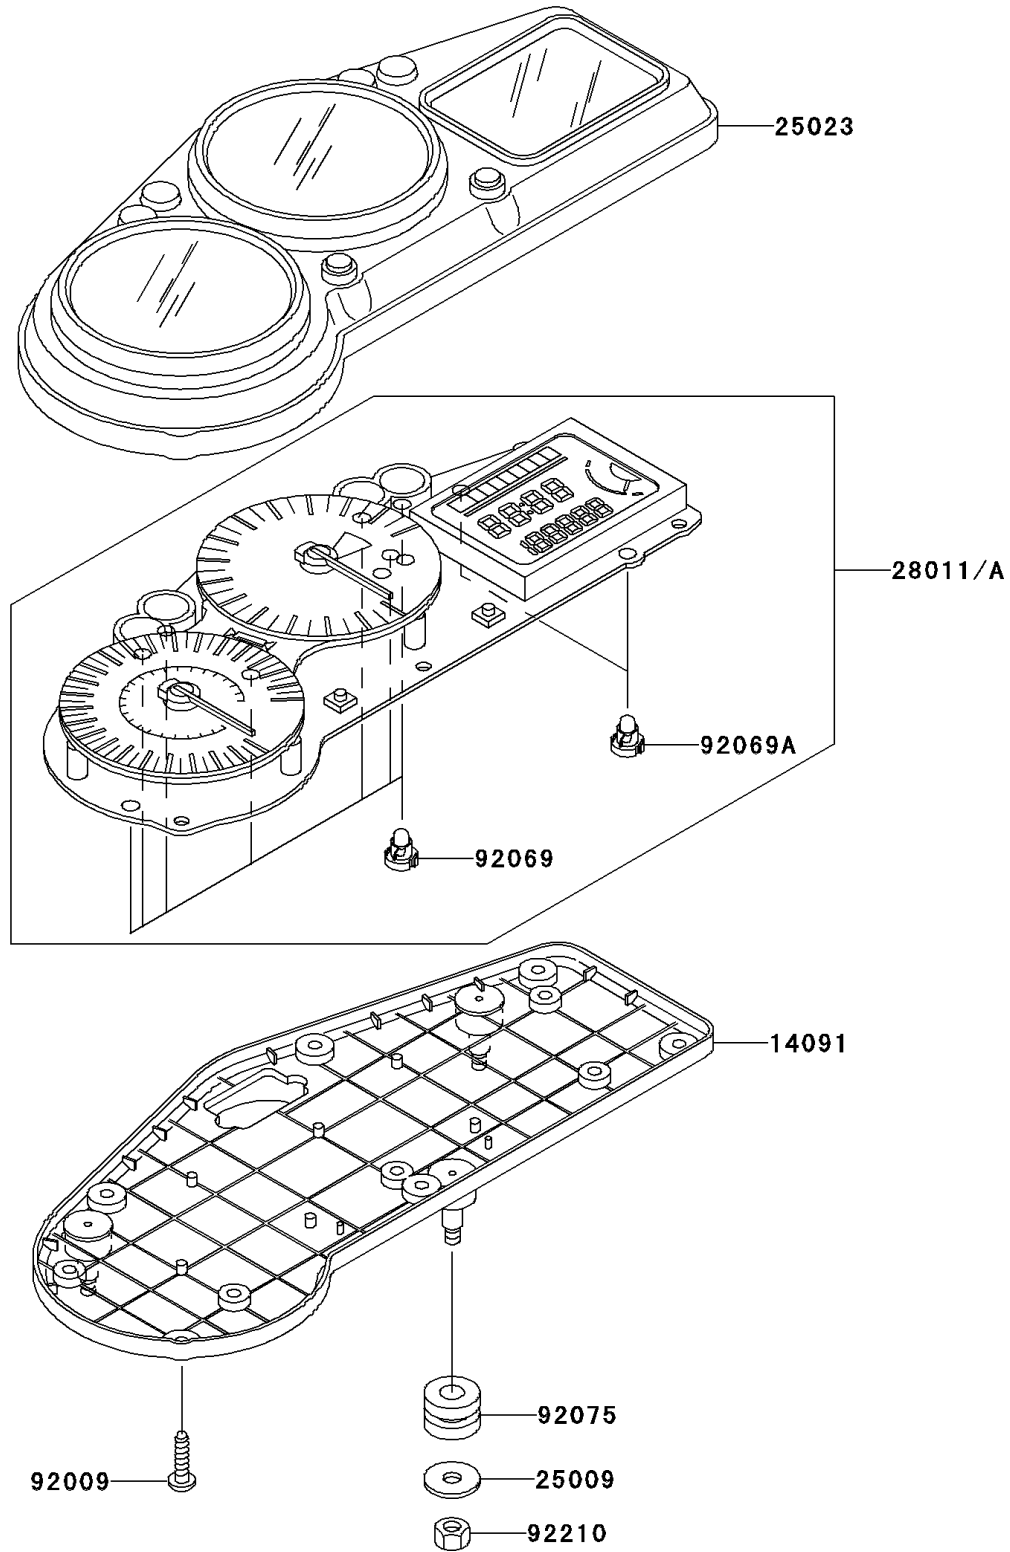

2000 Ninja® ZX™-12R PARTS DIAGRAM

Meter(s)

F2530

2000 Ninja® ZX™-12R PARTS LIST

Meter(s)

ITEM NAME	PART NUMBER	QUANTITY
COVER,METER HOUSING (Ref # 14091)	14091-1147	1
WASHER,5.2X16X1.2 (Ref # 25009)	25009-004	3
COVER-METER CASE,UPP (Ref # 25023)	25023-1252	1
SCREW,4X16,BLACK (Ref # 92009)	92009-1158	6
BULB,T3.4,12V1.1W (Ref # 92069)	92069-1110	7
BULB,T3,12V0.7W (Ref # 92069A)	92069-1113	2
DAMPER,METER BRACKET (Ref # 92075)	92075-1435	3
NUT,5MM (Ref # 92210)	92210-1124	3
METER,SPEED&TACHO,KPH (Ref # 28011)	28011-1196	1
METER,SPEED&TACHO,MPH (Ref # 28011A)	28011-1197	1