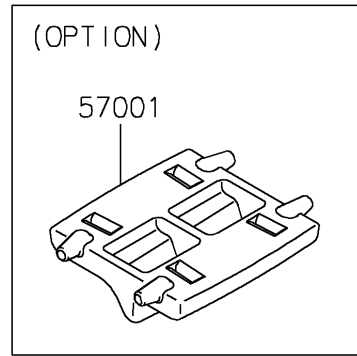

# 2024 Z650 PARTS DIAGRAM

Accessory(Decals)

F2910J

## 2024 Z650 PARTS LIST

Accessory(Decals)

ITEM NAME	PART NUMBER	QUANTITY
RIM STRIPE APPLICATOR (Ref # 57001)	57001-1752	AR
WHEEL RIM TAPE, GREEN (Ref # 99994)	99994-0932	1
WHEEL RIM TAPE, SILVER (Ref # 99994A)	99994-0933	1