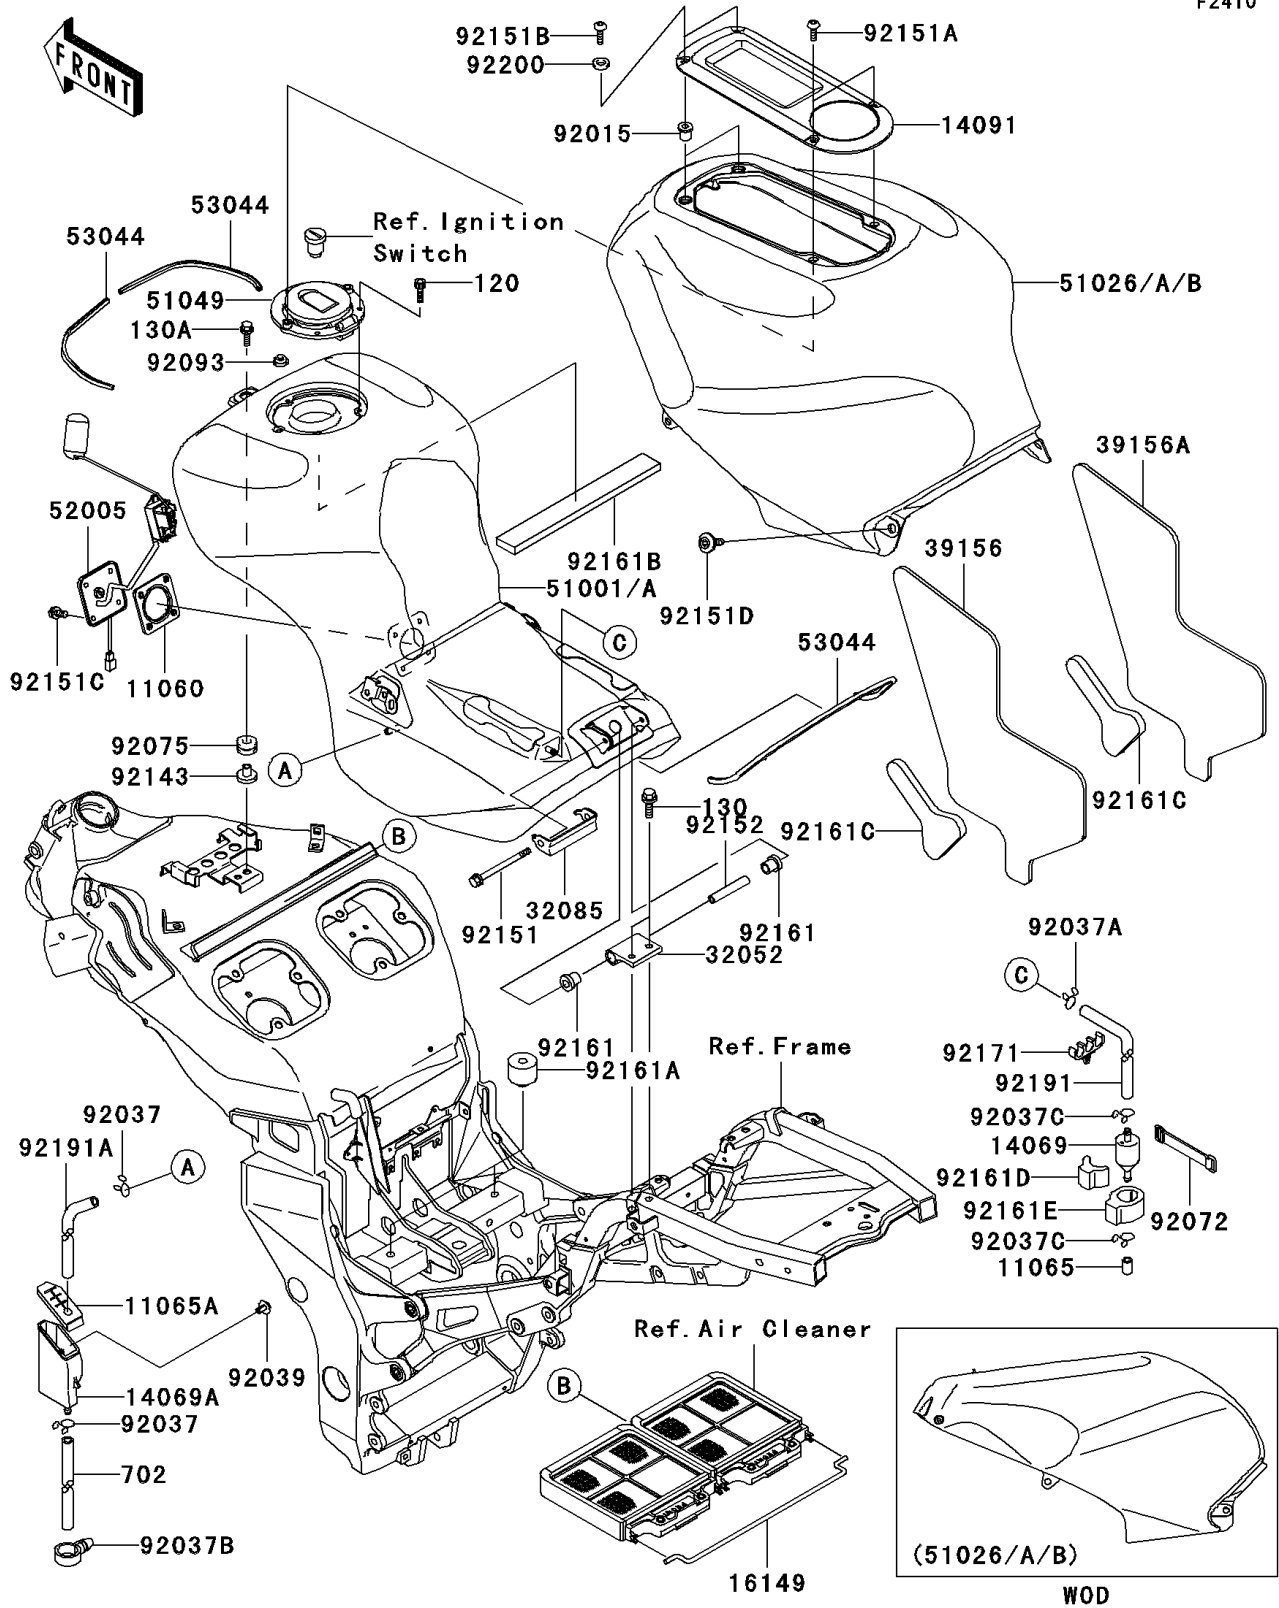

2000 Ninja® ZX™-12R PARTS DIAGRAM

Fuel Tank

F2410

2000 Ninja® ZX™-12R PARTS LIST

Fuel Tank

ITEM NAME	PART NUMBER	QUANTITY
GASKET,FUEL GAUGE (Ref # 11060)	11060-1952	1
CAP,BREATHER (Ref # 11065A)	11065-1179	1
BREATHER,FUEL TANK DRAIN (Ref # 14069A)	14069-1065	1
COVER,FUEL TANK COVER CAP (Ref # 14091)	14091-1145	1
BAR,FUEL TANK (Ref # 16149)	16149-1119	1
BRACKET-TANK,RR (Ref # 32052)	32052-1500	1
STOPPER,FUEL TANK,RR (Ref # 32085)	32085-1507	1
PAD,FUEL TANK COVER,LH (Ref # 39156)	39156-1627	1
PAD,FUEL TANK COVER,RH (Ref # 39156A)	39156-1628	1
COVER TANK,FUEL,C.P.RED (Ref # 51026)	51026-1051-A5	1
COVER TANK,FUEL,C.L.GREEN (Ref # 51026B)	51026-1051-8N	1
CAP-TANK,FUEL (Ref # 51049)	51049-1119	1
GAUGE,FUEL (Ref # 52005)	52005-1134	1
TRIM (Ref # 53044)	53044-1296	3
NUT (Ref # 92015)	92015-1700	2
CLAMP,TUBE (Ref # 92037)	92037-010	2
CLAMP,HOSE (Ref # 92037B)	92037-1827	1
RIVET (Ref # 92039)	92039-1256	1
DAMPER (Ref # 92075)	92075-1690	1
SEAL,FUEL TANK CAP (Ref # 92093)	92093-1030	1
COLLAR (Ref # 92143)	92143-1515	1
BOLT,6X80 (Ref # 92151)	92151-1200	1
BOLT,SOCKET,6X10 (Ref # 92151A)	92151-1449	2
BOLT,SOCKET,6X14 (Ref # 92151B)	92151-1554	2
BOLT,FLANGED,5X12 (Ref # 92151C)	92151-1599	4
BOLT-SOCKET (Ref # 120)	120S0512	3
BOLT-FLANGED (Ref # 130)	130J0620	2
BOLT-FLANGED,6X30,BLACK (Ref # 130A)	130J0630	1
TUBE-RUBBER,6X9X420 (Ref # 702)	702A06420	1