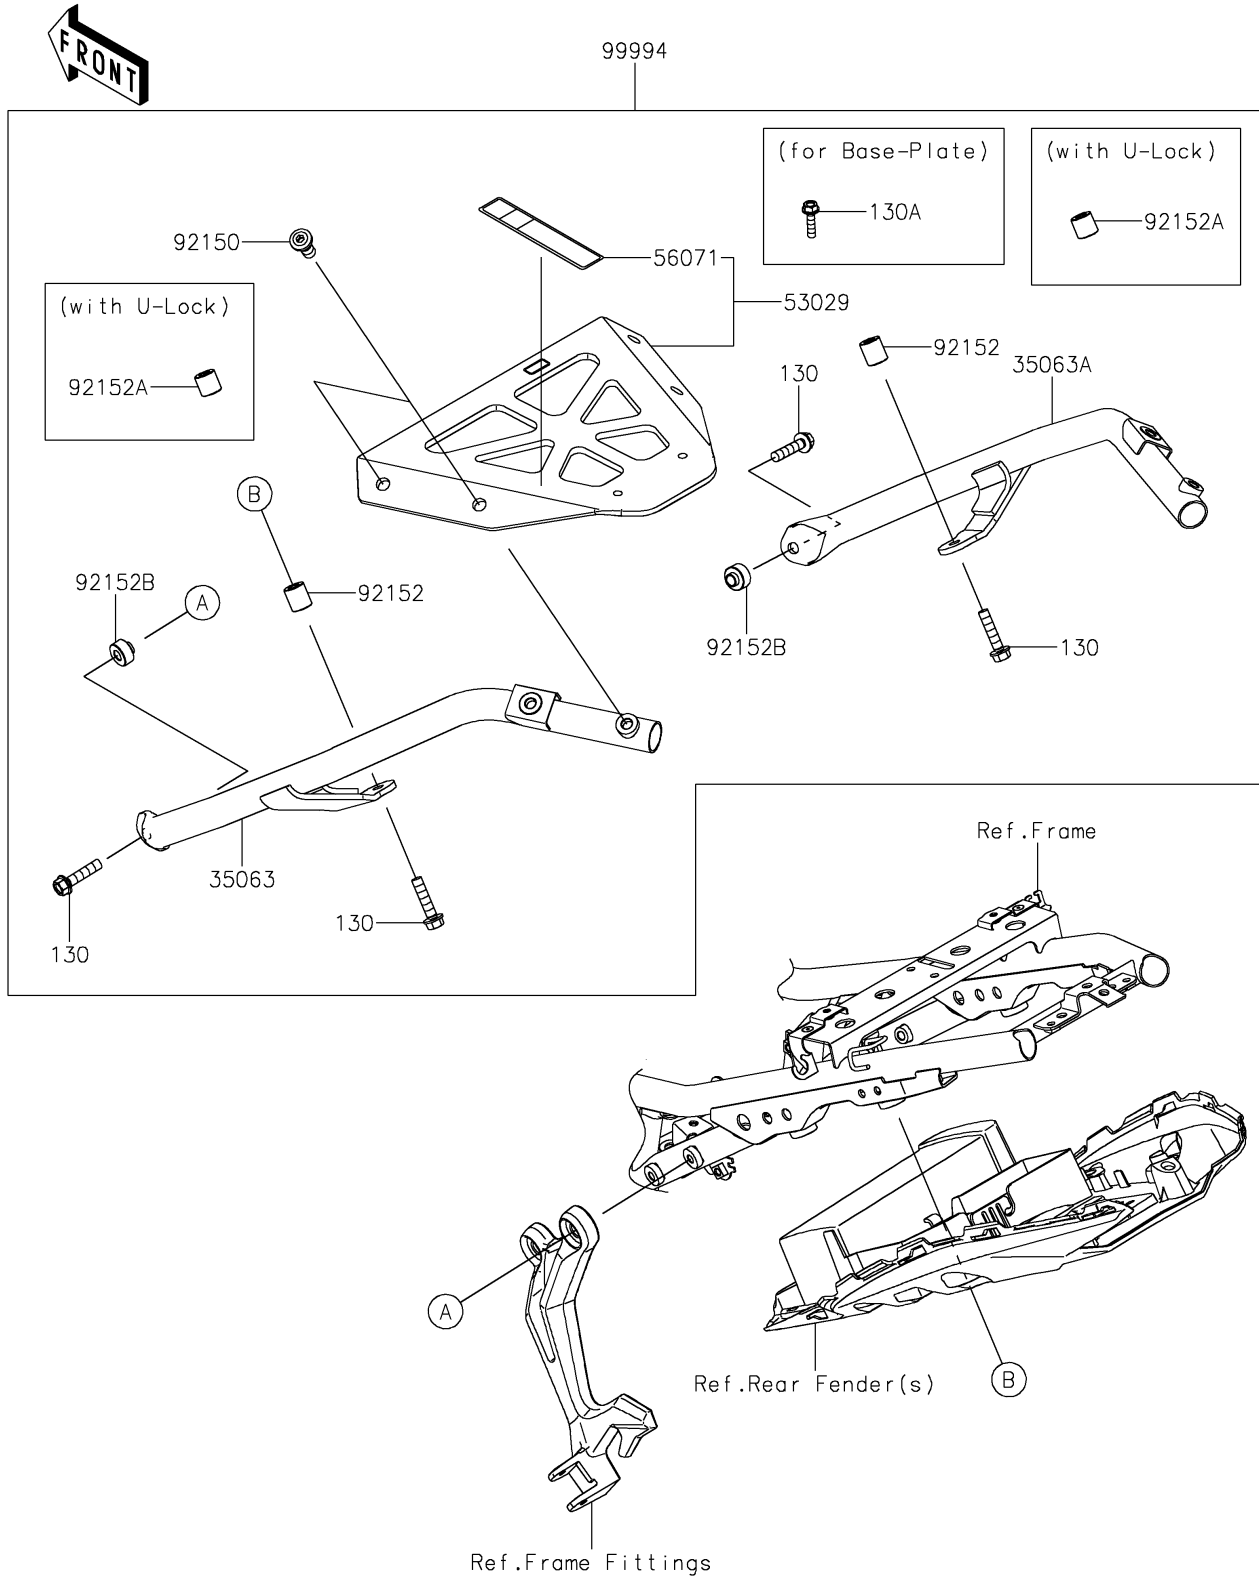

2024 Z650 PARTS DIAGRAM

Accessory(Topcase Bracket)

F2910F

2024 Z650 PARTS LIST

Accessory(Topcase Bracket)

ITEM NAME	PART NUMBER	QUANTITY
STAY,LH (Ref # 35063)	35063-1353	1
STAY,RH (Ref # 35063A)	35063-1354	1
CARRIER (Ref # 53029)	53029-0353	1
LABEL-WARNING,CARRIER LOADING (Ref # 56071)	56071-0554	1
BOLT,SOCKET,10X25 (Ref # 92150)	92150-1747	4
COLLAR,8.5X17X19 (Ref # 92152)	92152-2234	2
COLLAR,8.5X17X16.7 (Ref # 92152A)	92152-2235	2
COLLAR,8.5X20X13.3 (Ref # 92152B)	92152-2285	2
KIT-ACCESSORY,TOPCASE BRACKET (Ref # 99994)	99994-0799	1
BOLT-FLANGED,8X35 (Ref # 130)	130CA0835	4
BOLT-FLANGED,6X25 (Ref # 130A)	130CB0625	4