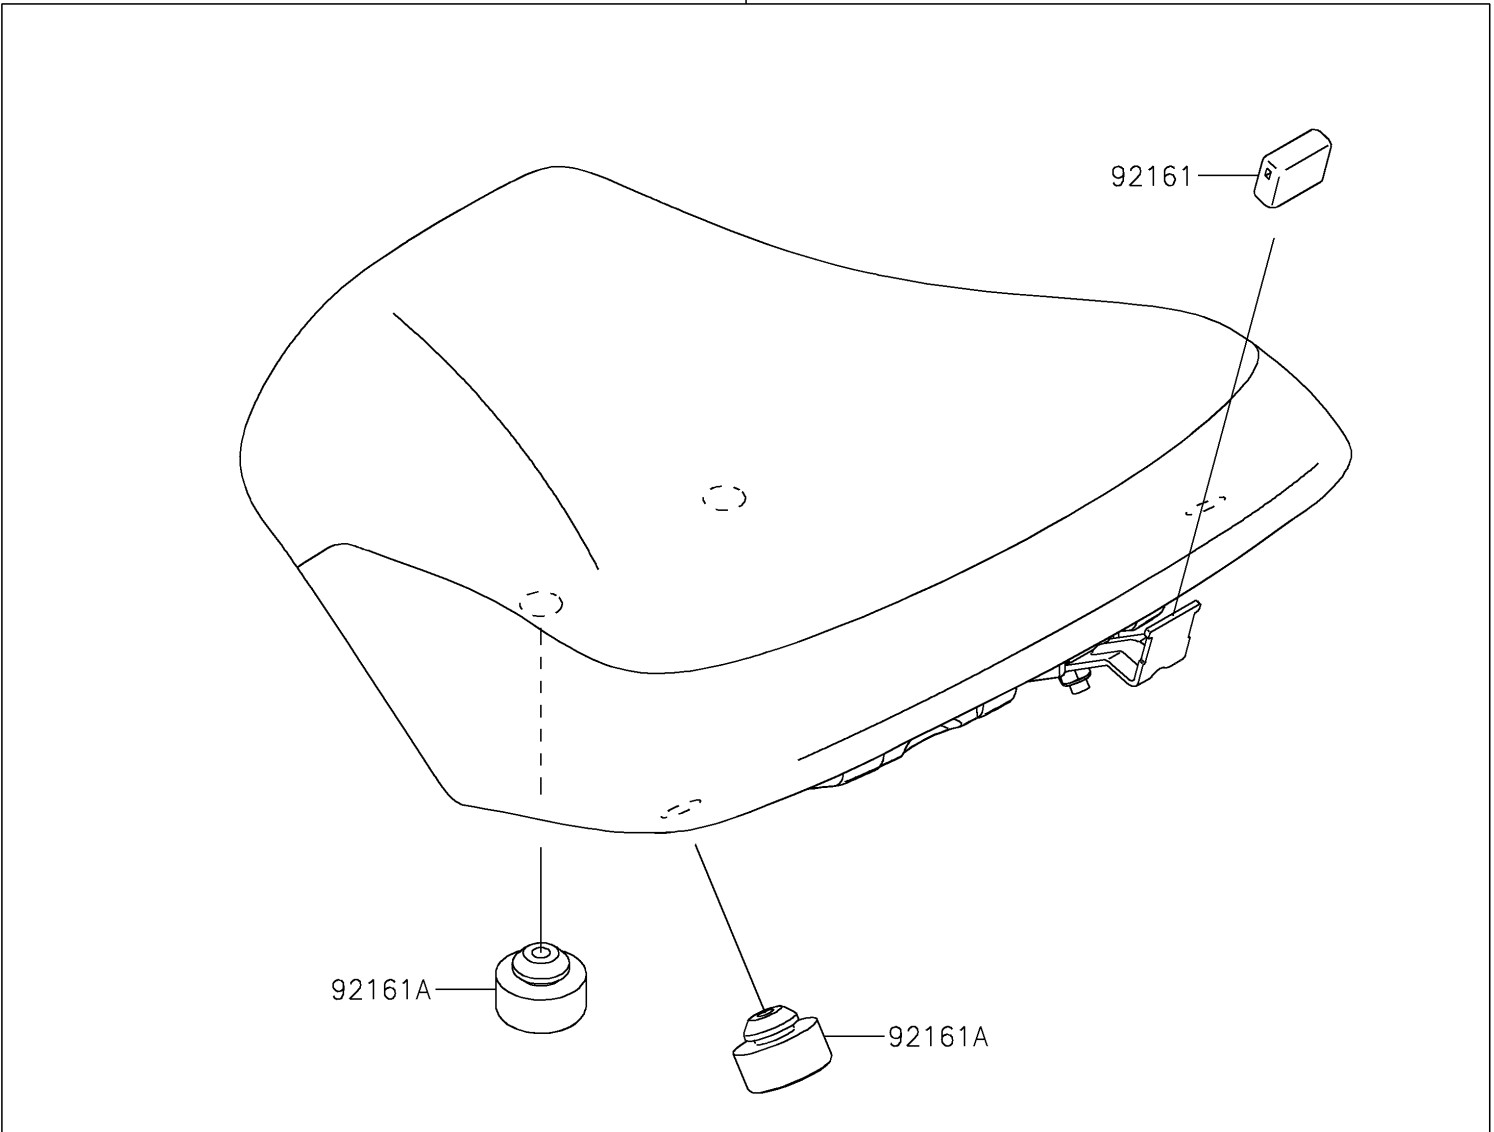

2024 Z650 PARTS DIAGRAM

Accessory(High Seat)

F2910C

99994

92161 

92161A 

 92161A

2024 Z650 PARTS LIST

Accessory(High Seat)

ITEM NAME	PART NUMBER	QUANTITY
DAMPER,SEAT BRACKET,FR (Ref # 92161)	92161-1865	1
DAMPER,14X30X14.5 (Ref # 92161A)	92161-1970	4
KIT-ACCESSORY,HIGH-SEAT (Ref # 99994)	99994-1062	1