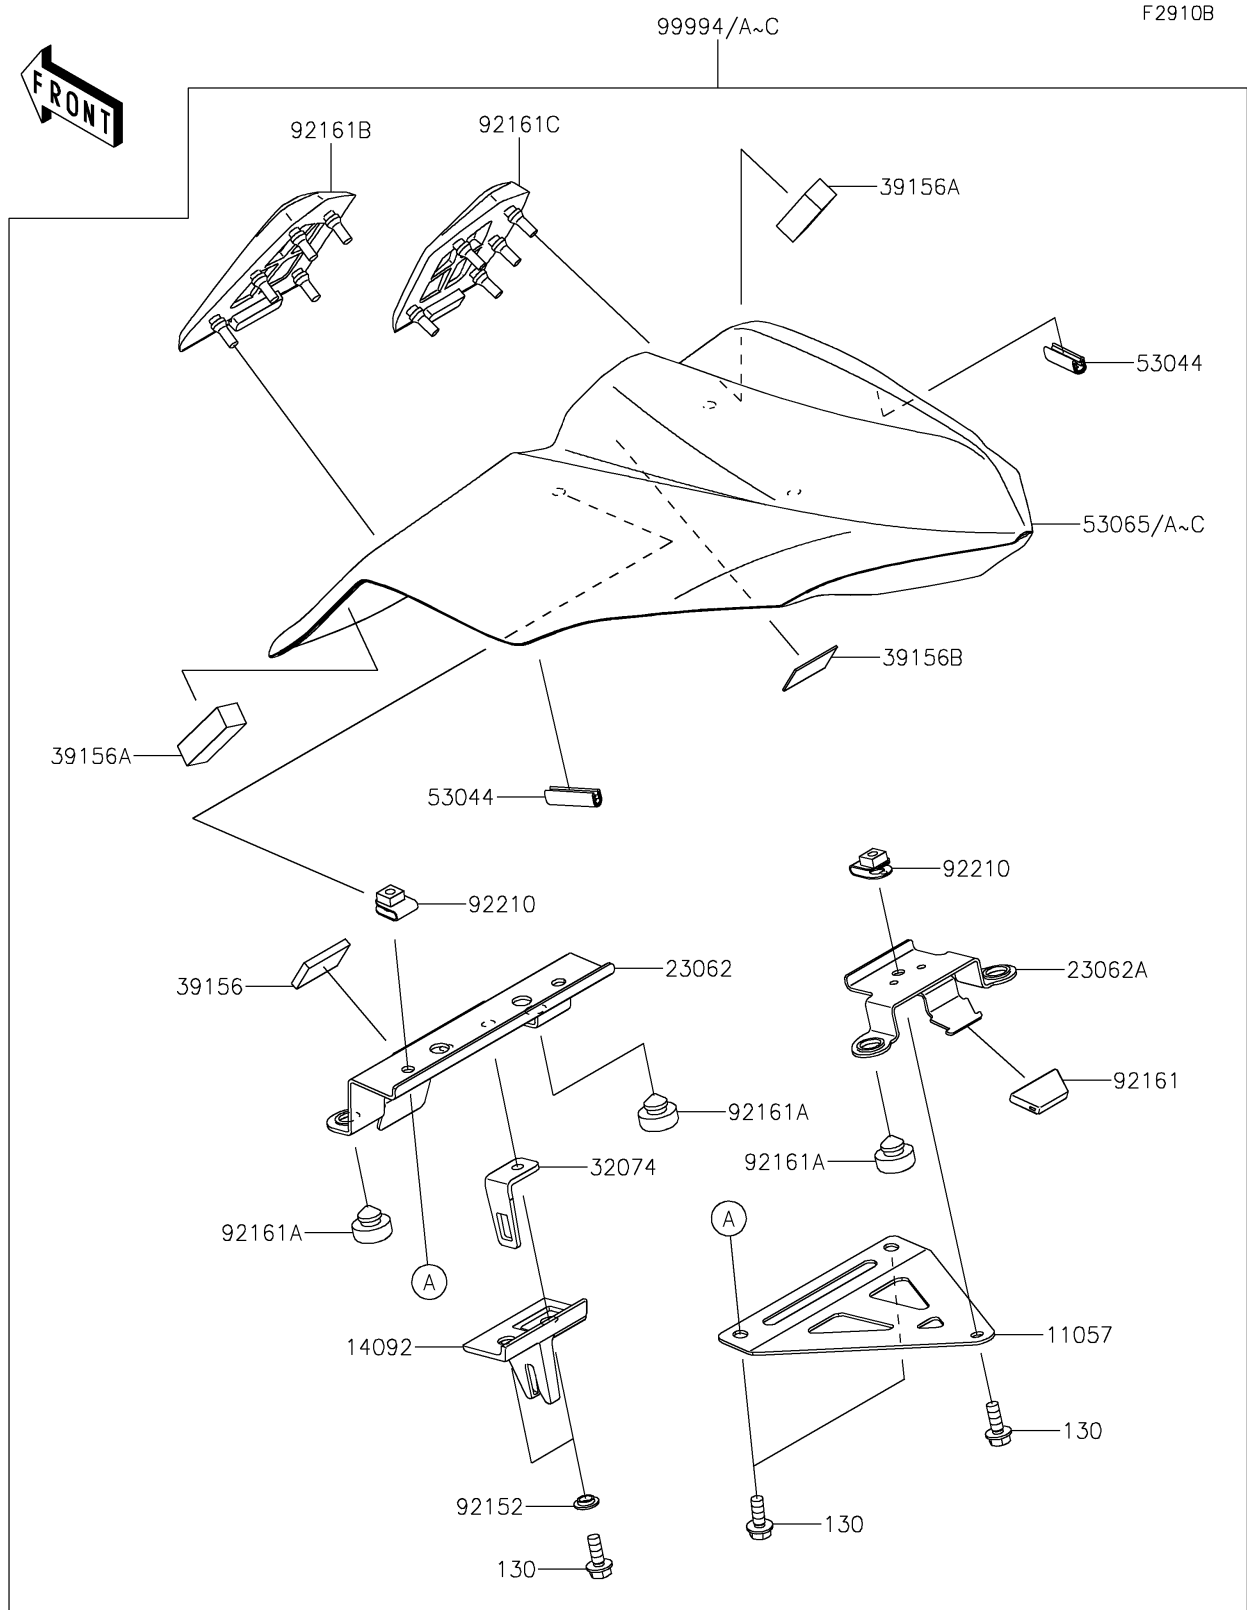

2024 Z650 PARTS DIAGRAM

Accessory(Pillion Seat Cover)

2024 Z650 PARTS LIST

Accessory(Pillion Seat Cover)

ITEM NAME	PART NUMBER	QUANTITY
BRACKET,SEAT COVER (Ref # 11057)	11057-0808	1
COVER (Ref # 14092)	14092-0248	1
BRACKET-COMP (Ref # 23062)	23062-0907	1
BRACKET-COMP (Ref # 23062A)	23062-0914	1
BRACKET-LOCK (Ref # 32074)	32074-0017	1
PAD,20X30X4 (Ref # 39156)	39156-0705	1
PAD,13X43X12 (Ref # 39156A)	39156-0978	2
PAD,20X30X1 (Ref # 39156B)	39156-2199	1
TRIM,L=30 (Ref # 53044)	53044-0001	2
COVER SEAT,M.M.G.GRAY (Ref # 53065A)	53065-0039-68P	1
COVER SEAT,EBONY (Ref # 53065C)	53065-0039-H8	1
COLLAR (Ref # 92152)	92152-0250	2
DAMPER (Ref # 92161)	92161-0629	1
DAMPER,10X20X8 (Ref # 92161A)	92161-0855	4
DAMPER,COVER SEAT,LH (Ref # 92161B)	92161-1855	1
DAMPER,COVER SEAT,RH (Ref # 92161C)	92161-1856	1
NUT,6MM (Ref # 92210)	92210-0277	3
PILLION SEAT COVER,M.M.G.GRAY (Ref # 99994A)	99994-0796-68P	1
PILLION SEAT COVER,EBONY (Ref # 99994C)	99994-0796-H8	1
BOLT-FLANGED,6X16 (Ref # 130)	130BA0616	5