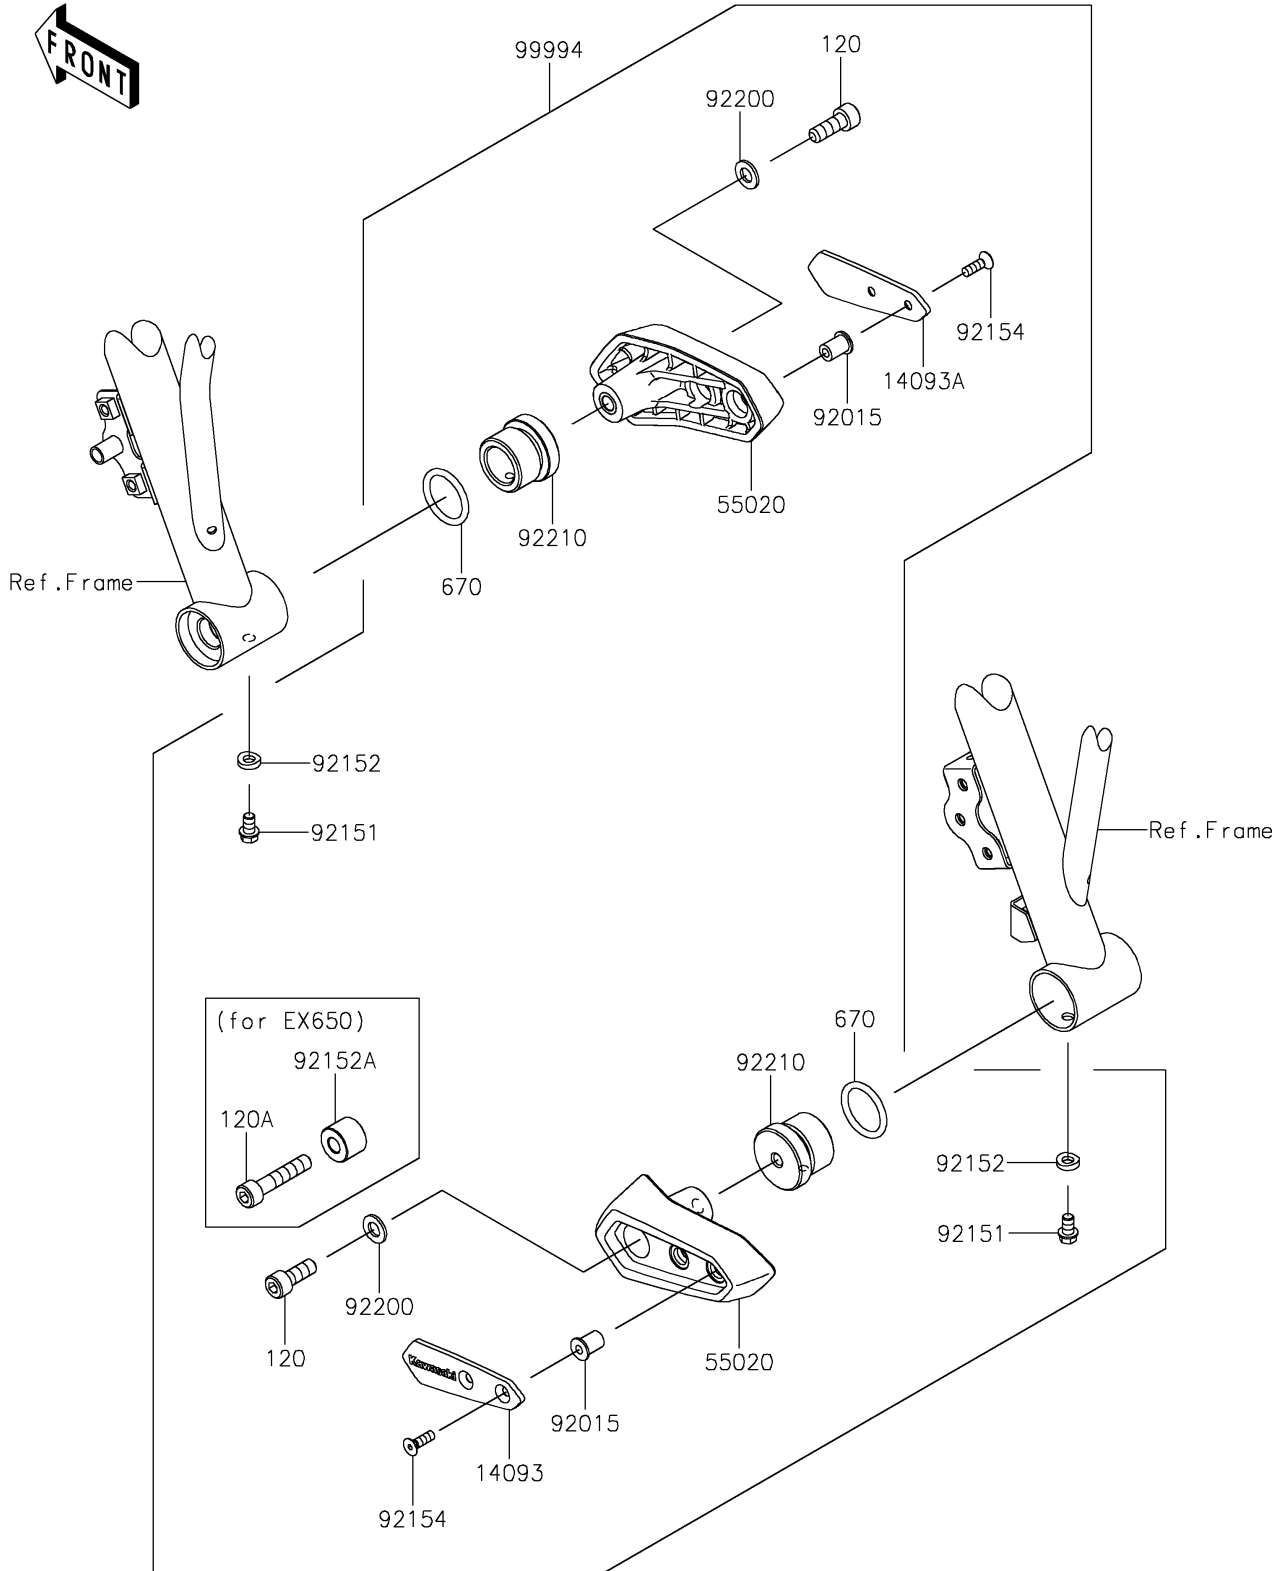

# 2024 Z650 PARTS DIAGRAM

Accessory(Frame Slider)

F2910A

## 2024 Z650 PARTS LIST

### Accessory(Frame Slider)

ITEM NAME	PART NUMBER	QUANTITY
COVER,SLIDER,LH (Ref # 14093)	14093-0350	1
COVER,SLIDER,RH (Ref # 14093A)	14093-0351	1
GUARD (Ref # 55020)	55020-1997	2
NUT,WELL,5MM (Ref # 92015)	92015-1757	4
BOLT,6X10 (Ref # 92151)	92151-1277	2
COLLAR,6.3X12 (Ref # 92152)	92152-2236	2
COLLAR,8.3X20X15 (Ref # 92152A)	92152-2237	1
BOLT,SOCKET,5X16 (Ref # 92154)	92154-1014	4
WASHER,8.4X16X1.6 (Ref # 92200)	92200-0807	2
NUT (Ref # 92210)	92210-1505	2
KIT-ACCESSORY,FRAME SLIDER (Ref # 99994)	99994-0797	1
BOLT-SOCKET,8X22 (Ref # 120)	120CA0822	2
BOLT-SOCKET,8X40 (Ref # 120A)	120CA0840	1
O RING,26MM (Ref # 670)	670B3026	2