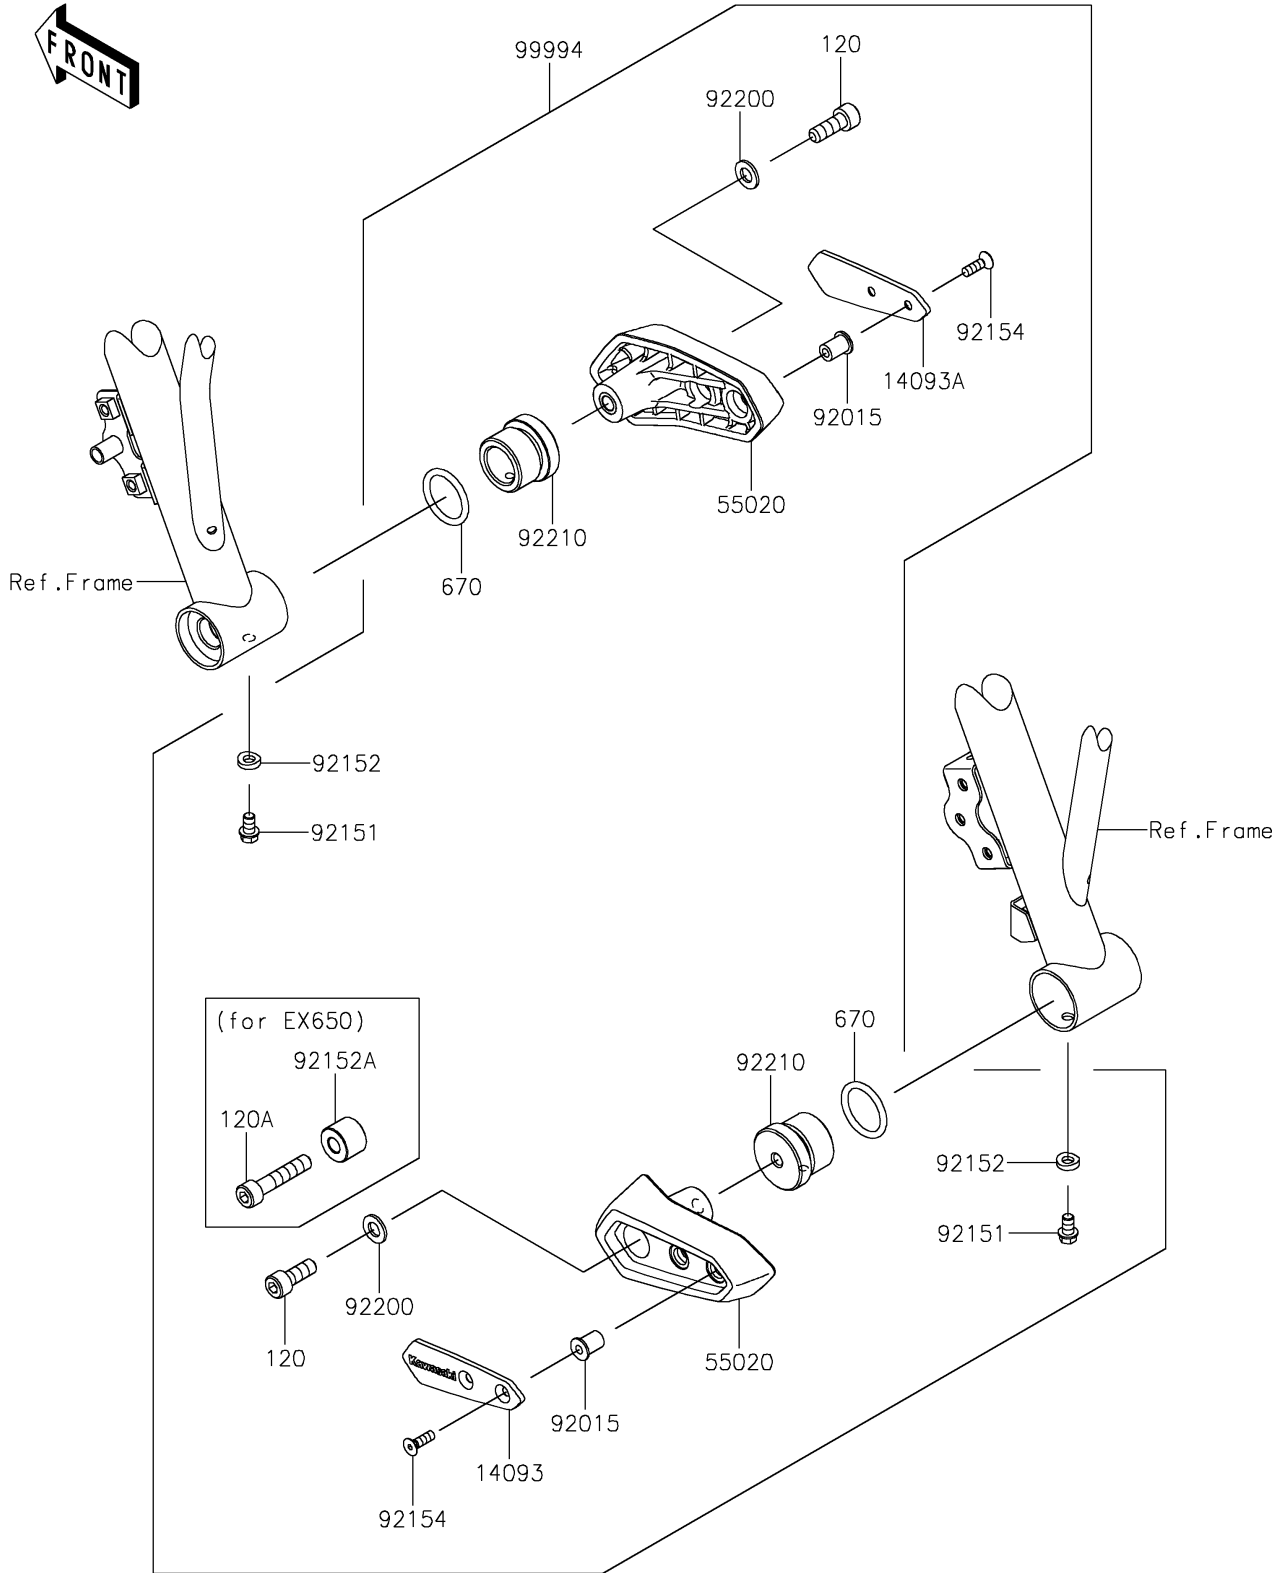

2024 Z650 PARTS DIAGRAM

Accessory(Frame Slider)

F2910A

2024 Z650 PARTS LIST

Accessory(Frame Slider)

| ITEM NAME | PART NUMBER | QUANTITY |
|--|-------------|----------|
| COVER,SLIDER,LH (Ref # 14093) | 14093-0350 | 1 |
| COVER,SLIDER,RH (Ref # 14093A) | 14093-0351 | 1 |
| GUARD (Ref # 55020) | 55020-1997 | 2 |
| NUT,WELL,5MM (Ref # 92015) | 92015-1757 | 4 |
| BOLT,6X10 (Ref # 92151) | 92151-1277 | 2 |
| COLLAR,6.3X12 (Ref # 92152) | 92152-2236 | 2 |
| COLLAR,8.3X20X15 (Ref # 92152A) | 92152-2237 | 1 |
| BOLT,SOCKET,5X16 (Ref # 92154) | 92154-1014 | 4 |
| WASHER,8.4X16X1.6 (Ref # 92200) | 92200-0807 | 2 |
| NUT (Ref # 92210) | 92210-1505 | 2 |
| KIT-ACCESSORY,FRAME SLIDER (Ref # 99994) | 99994-0797 | 1 |
| BOLT-SOCKET,8X22 (Ref # 120) | 120CA0822 | 2 |
| BOLT-SOCKET,8X40 (Ref # 120A) | 120CA0840 | 1 |
| O RING,26MM (Ref # 670) | 670B3026 | 2 |