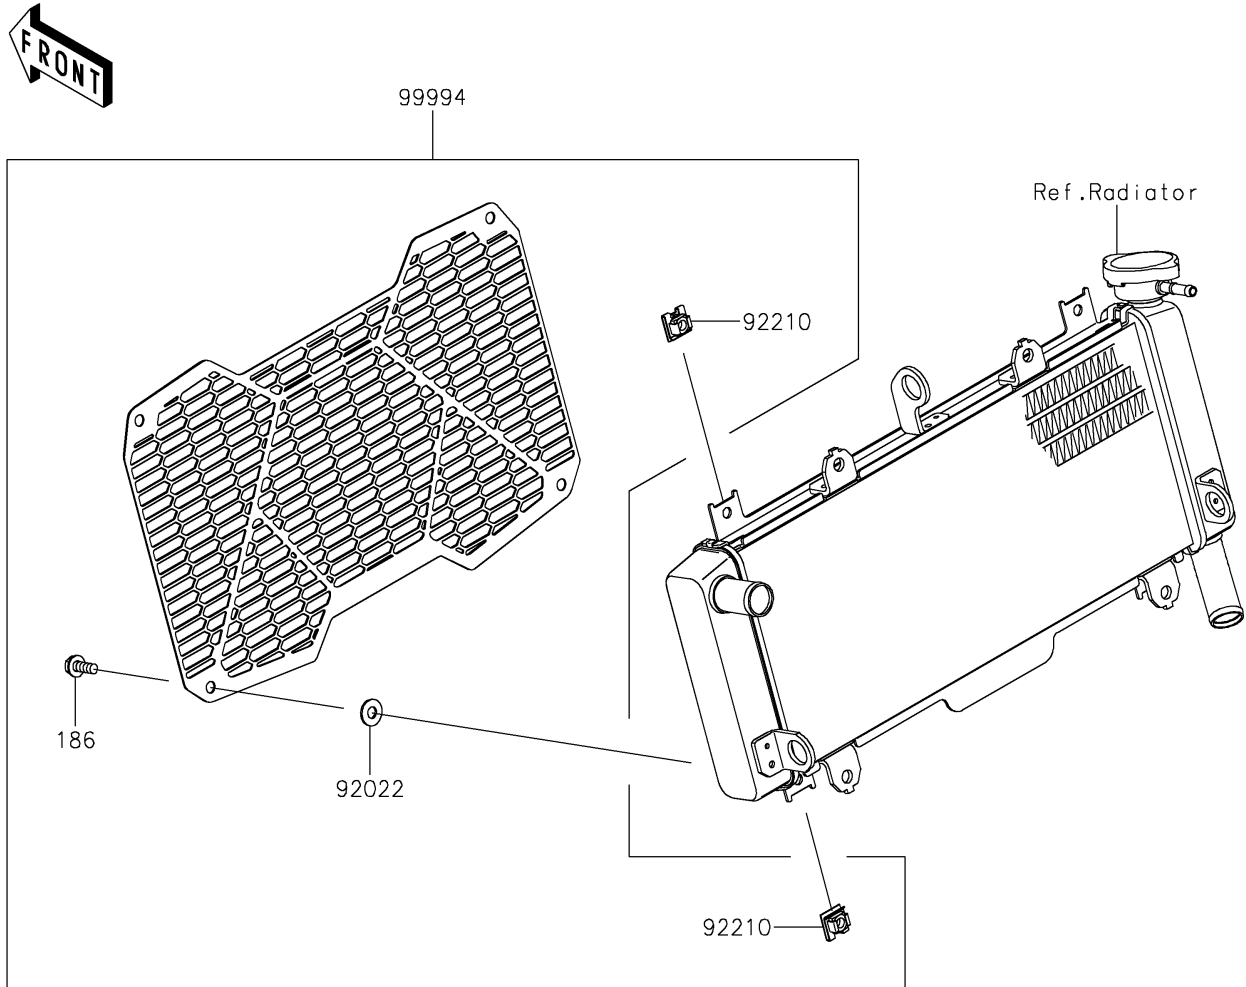

# 2024 Z650 PARTS DIAGRAM

Accessory(Radiator Screen and Cap)

F2910

## 2024 Z650 PARTS LIST

Accessory(Radiator Screen and Cap)

ITEM NAME	PART NUMBER	QUANTITY
WASHER,7X16X1.2 (Ref # 92022)	92022-024	4
NUT,CLIP,6MM (Ref # 92210)	92210-0867	4
KIT-ACCESSORY,RADIATOR SCREEN (Ref # 99994)	99994-0795	1
KIT-ACC,OIL FILLER CAP,BLACK (Ref # 99994A)	99994-1229	1
BOLT-UPSET-WP (Ref # 186)	186BA0616	4
O RING,20MM (Ref # 670)	670B2020	1