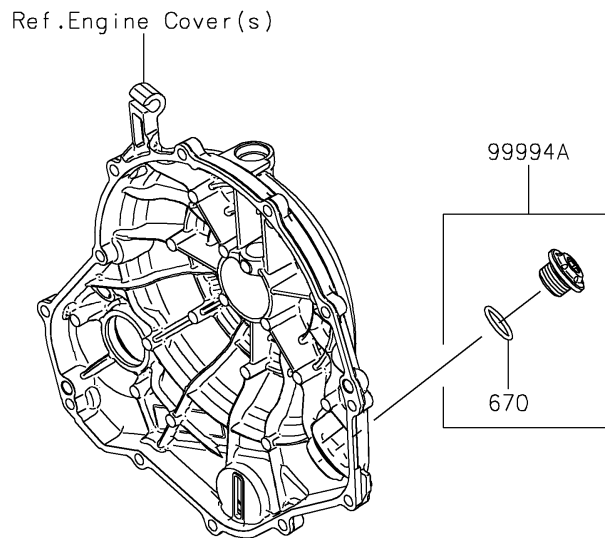

# 2024 Z650 PARTS DIAGRAM

Accessory(Radiator Screen and Cap)

F2910

## 2024 Z650 PARTS LIST

Accessory(Radiator Screen and Cap)

ITEM NAME	PART NUMBER	QUANTITY
WASHER,7X16X1.2 (Ref # 92022)	92022-024	4
NUT,CLIP,6MM (Ref # 92210)	92210-0867	4
KIT-ACCESSORY,RADIATOR SCREEN (Ref # 99994)	99994-0795	1
KIT-ACC,OIL FILLER CAP,BLACK (Ref # 99994A)	99994-1229	1
BOLT-UPSET-WP (Ref # 186)	186BA0616	4
O RING,20MM (Ref # 670)	670B2020	1