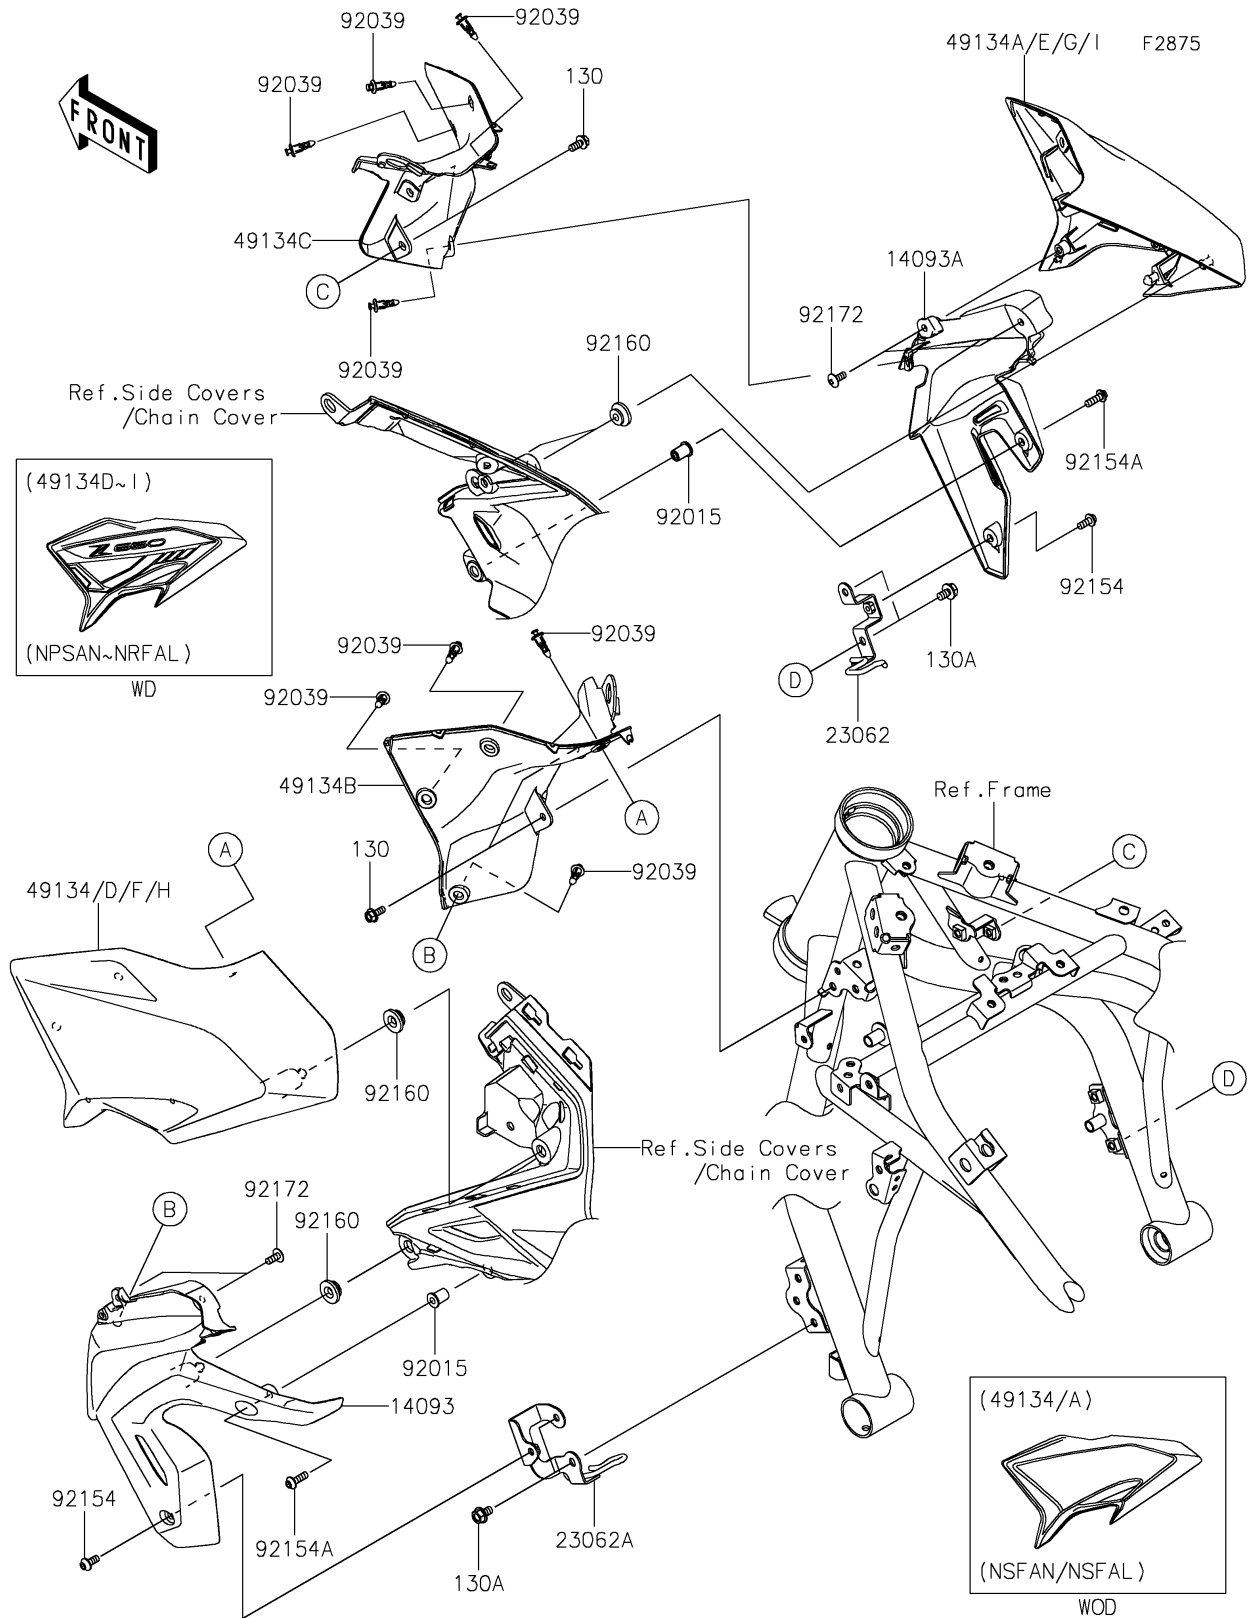

# 2024 Z650 PARTS DIAGRAM

Shroud

## 2024 Z650 PARTS LIST

### Shroud

ITEM NAME	PART NUMBER	QUANTITY
COVER,RADIATOR,LH (Ref # 14093)	14093-0935	1
COVER,RADIATOR,RH (Ref # 14093A)	14093-0936	1
BRACKET-COMP,RADIATOR COVER,RH (Ref # 23062)	23062-1246	1
BRACKET-COMP,RADIATOR COVER,LH (Ref # 23062A)	23062-1285	1
SHROUD,INNER,LH (Ref # 49134B)	49134-0010	1
SHROUD,INNER,RH (Ref # 49134C)	49134-0011	1
SHROUD,OUTER,LH,M.M.G.GRAY (Ref # 49134D)	49134-5391-68P	1
SHROUD,OUTER,RH,M.M.G.GRAY (Ref # 49134E)	49134-5392-68P	1
SHROUD,OUTER,LH,EBONY (Ref # 49134H)	49134-5487-H8	1
SHROUD,OUTER,RH,EBONY (Ref # 49134I)	49134-5488-H8	1
NUT,WELL,5MM (Ref # 92015)	92015-1757	2
RIVET (Ref # 92039)	92039-0709	8
BOLT,SOCKET,5X12 (Ref # 92154)	92154-0917	2
BOLT,SOCKET,5X16 (Ref # 92154A)	92154-1701	2
DAMPER (Ref # 92160)	92160-1613	4
SCREW,5X12 (Ref # 92172)	92172-0821	4
BOLT-FLANGED,5X12 (Ref # 130)	130BA0512	4
BOLT-FLANGED,6X10 (Ref # 130A)	130BA0610	4