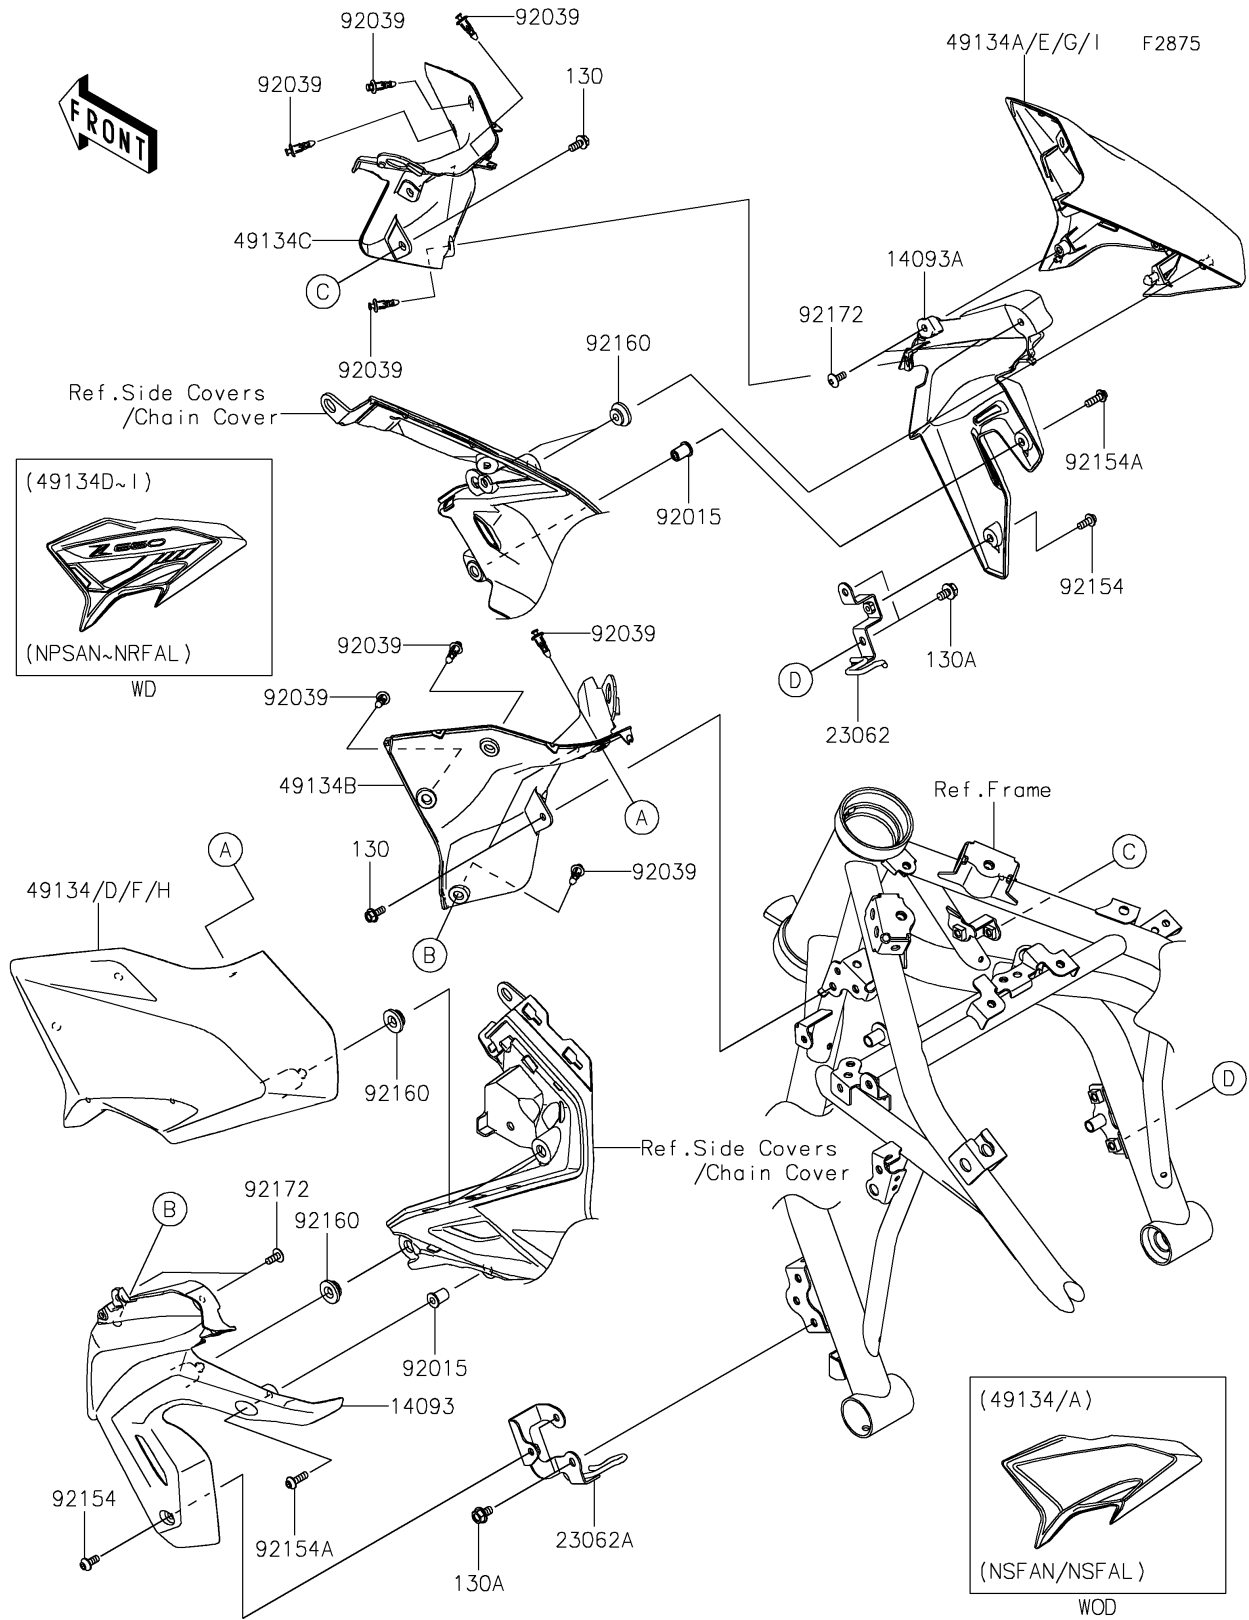

# 2023 Z650 PARTS DIAGRAM

Shroud

## 2023 Z650 PARTS LIST

### Shroud

ITEM NAME	PART NUMBER	QUANTITY
COVER,RADIATOR,LH (Ref # 14093)	14093-0935	1
COVER,RADIATOR,RH (Ref # 14093A)	14093-0936	1
BRACKET-COMP,RADIATOR COVER,RH (Ref # 23062)	23062-1246	1
BRACKET-COMP,RADIATOR COVER,LH (Ref # 23062A)	23062-1285	1
SHROUD,INNER,LH (Ref # 49134B)	49134-0010	1
SHROUD,INNER,RH (Ref # 49134C)	49134-0011	1
SHROUD,OUTER,LH,M.M.G.GRAY (Ref # 49134D)	49134-5391-68P	1
SHROUD,OUTER,RH,M.M.G.GRAY (Ref # 49134E)	49134-5392-68P	1
SHROUD,OUTER,LH,M.P.SILVER (Ref # 49134F)	49134-5397-GU	1
SHROUD,OUTER,RH,M.P.SILVER (Ref # 49134G)	49134-5398-GU	1
NUT,WELL,5MM (Ref # 92015)	92015-1757	2
RIVET (Ref # 92039)	92039-0709	8
BOLT,SOCKET,5X12 (Ref # 92154)	92154-0917	2
BOLT,SOCKET,5X16 (Ref # 92154A)	92154-1701	2
DAMPER (Ref # 92160)	92160-1613	4
SCREW,5X12 (Ref # 92172)	92172-0821	4
BOLT-FLANGED,5X12 (Ref # 130)	130BA0512	4
BOLT-FLANGED,6X10 (Ref # 130A)	130BA0610	4