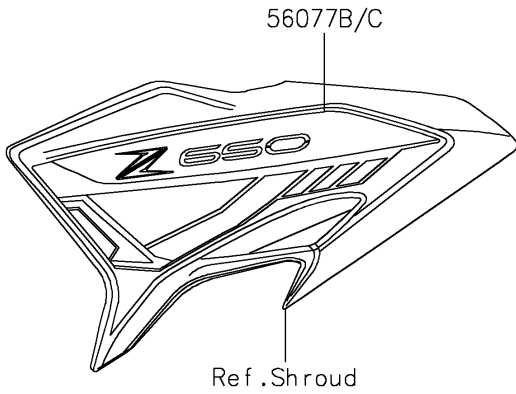

2024 Z650 PARTS DIAGRAM

Decals(Red)(NRFAN/NRFAL)

F2861B

2024 Z650 PARTS LIST

Decals(Red)(NRFAN/NRFAL)

ITEM NAME	PART NUMBER	QUANTITY
MARK,ABS (Ref # 56054)	56054-1413	2
MARK,FUEL TANK,KAWASAKI (Ref # 56054A)	56054-4152	2
PATTERN,UPP COWL.,LH (Ref # 56077)	56077-0885	1
PATTERN,UPP COWL.,RH (Ref # 56077A)	56077-0886	1
PATTERN,SHROUD,LH (Ref # 56077B)	56077-0887	1
PATTERN,SHROUD,RH (Ref # 56077C)	56077-0888	1
PATTERN,FUEL TANK,CNT (Ref # 56077D)	56077-0889	1
PATTERN,FUEL TANK,LH (Ref # 56077E)	56077-0890	1
PATTERN,FUEL TANK,RH (Ref # 56077F)	56077-0891	1
PATTERN,TAIL COVER,LH (Ref # 56077G)	56077-0892	1
PATTERN,TAIL COVER,RH (Ref # 56077H)	56077-0893	1