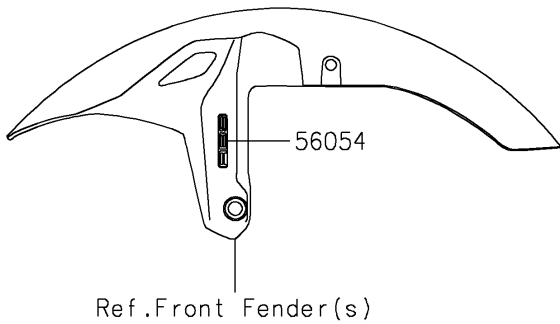

2024 Z650 PARTS DIAGRAM

Decals(Red)(NRFAN/NRFAL)

F2861B

2024 Z650 PARTS LIST

Decals(Red)(NRFAN/NRFAL)

ITEM NAME	PART NUMBER	QUANTITY
MARK,ABS (Ref # 56054)	56054-1413	2
MARK,FUEL TANK,KAWASAKI (Ref # 56054A)	56054-4152	2
PATTERN,UPP COWL.,LH (Ref # 56077)	56077-0885	1
PATTERN,UPP COWL.,RH (Ref # 56077A)	56077-0886	1
PATTERN,SHROUD,LH (Ref # 56077B)	56077-0887	1
PATTERN,SHROUD,RH (Ref # 56077C)	56077-0888	1
PATTERN,FUEL TANK,CNT (Ref # 56077D)	56077-0889	1
PATTERN,FUEL TANK,LH (Ref # 56077E)	56077-0890	1
PATTERN,FUEL TANK,RH (Ref # 56077F)	56077-0891	1
PATTERN,TAIL COVER,LH (Ref # 56077G)	56077-0892	1
PATTERN,TAIL COVER,RH (Ref # 56077H)	56077-0893	1