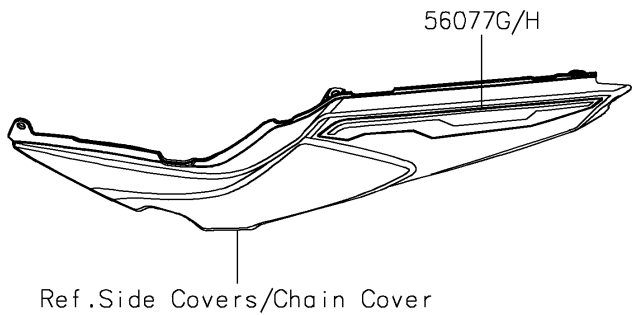

2024 Z650 PARTS DIAGRAM

Decals(Red)(NRFAN/NRFAL)

F2861B

2024 Z650 PARTS LIST

Decals(Red)(NRFAN/NRFAL)

ITEM NAME	PART NUMBER	QUANTITY
MARK,ABS (Ref # 56054)	56054-1413	2
MARK,FUEL TANK,KAWASAKI (Ref # 56054A)	56054-4152	2
PATTERN,UPP COWL.,LH (Ref # 56077)	56077-0885	1
PATTERN,UPP COWL.,RH (Ref # 56077A)	56077-0886	1
PATTERN,SHROUD,LH (Ref # 56077B)	56077-0887	1
PATTERN,SHROUD,RH (Ref # 56077C)	56077-0888	1
PATTERN,FUEL TANK,CNT (Ref # 56077D)	56077-0889	1
PATTERN,FUEL TANK,LH (Ref # 56077E)	56077-0890	1
PATTERN,FUEL TANK,RH (Ref # 56077F)	56077-0891	1
PATTERN,TAIL COVER,LH (Ref # 56077G)	56077-0892	1
PATTERN,TAIL COVER,RH (Ref # 56077H)	56077-0893	1