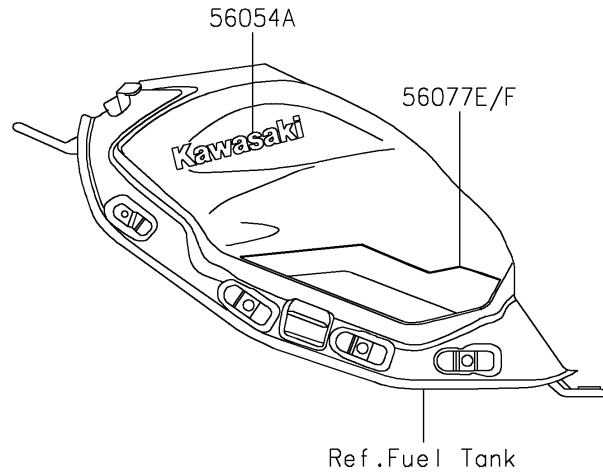

2024 Z650 PARTS DIAGRAM

Decals(Red)(NRFAN/NRFAL)

F2861B

2024 Z650 PARTS LIST

Decals(Red)(NRFAN/NRFAL)

ITEM NAME	PART NUMBER	QUANTITY
MARK,ABS (Ref # 56054)	56054-1413	2
MARK,FUEL TANK,KAWASAKI (Ref # 56054A)	56054-4152	2
PATTERN,UPP COWL.,LH (Ref # 56077)	56077-0885	1
PATTERN,UPP COWL.,RH (Ref # 56077A)	56077-0886	1
PATTERN,SHROUD,LH (Ref # 56077B)	56077-0887	1
PATTERN,SHROUD,RH (Ref # 56077C)	56077-0888	1
PATTERN,FUEL TANK,CNT (Ref # 56077D)	56077-0889	1
PATTERN,FUEL TANK,LH (Ref # 56077E)	56077-0890	1
PATTERN,FUEL TANK,RH (Ref # 56077F)	56077-0891	1
PATTERN,TAIL COVER,LH (Ref # 56077G)	56077-0892	1
PATTERN,TAIL COVER,RH (Ref # 56077H)	56077-0893	1