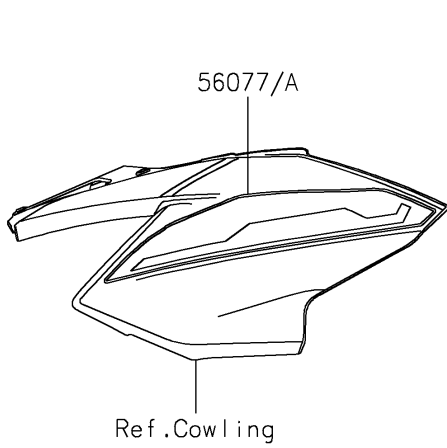

2024 Z650 PARTS DIAGRAM

Decals(Red)(NRFAN/NRFAL)

F2861B

2024 Z650 PARTS LIST

Decals(Red)(NRFAN/NRFAL)

ITEM NAME	PART NUMBER	QUANTITY
MARK,ABS (Ref # 56054)	56054-1413	2
MARK,FUEL TANK,KAWASAKI (Ref # 56054A)	56054-4152	2
PATTERN,UPP COWL.,LH (Ref # 56077)	56077-0885	1
PATTERN,UPP COWL.,RH (Ref # 56077A)	56077-0886	1
PATTERN,SHROUD,LH (Ref # 56077B)	56077-0887	1
PATTERN,SHROUD,RH (Ref # 56077C)	56077-0888	1
PATTERN,FUEL TANK,CNT (Ref # 56077D)	56077-0889	1
PATTERN,FUEL TANK,LH (Ref # 56077E)	56077-0890	1
PATTERN,FUEL TANK,RH (Ref # 56077F)	56077-0891	1
PATTERN,TAIL COVER,LH (Ref # 56077G)	56077-0892	1
PATTERN,TAIL COVER,RH (Ref # 56077H)	56077-0893	1