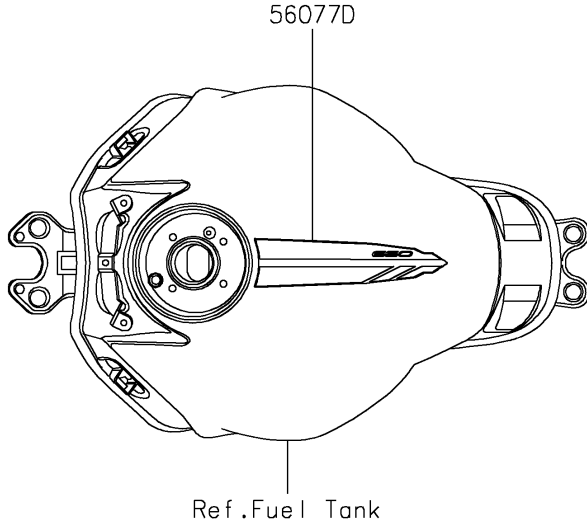

2024 Z650 PARTS DIAGRAM

Decals(Red)(NRFAN/NRFAL)

F2861B

2024 Z650 PARTS LIST

Decals(Red)(NRFAN/NRFAL)

ITEM NAME	PART NUMBER	QUANTITY
MARK,ABS (Ref # 56054)	56054-1413	2
MARK,FUEL TANK,KAWASAKI (Ref # 56054A)	56054-4152	2
PATTERN,UPP COWL.,LH (Ref # 56077)	56077-0885	1
PATTERN,UPP COWL.,RH (Ref # 56077A)	56077-0886	1
PATTERN,SHROUD,LH (Ref # 56077B)	56077-0887	1
PATTERN,SHROUD,RH (Ref # 56077C)	56077-0888	1
PATTERN,FUEL TANK,CNT (Ref # 56077D)	56077-0889	1
PATTERN,FUEL TANK,LH (Ref # 56077E)	56077-0890	1
PATTERN,FUEL TANK,RH (Ref # 56077F)	56077-0891	1
PATTERN,TAIL COVER,LH (Ref # 56077G)	56077-0892	1
PATTERN,TAIL COVER,RH (Ref # 56077H)	56077-0893	1