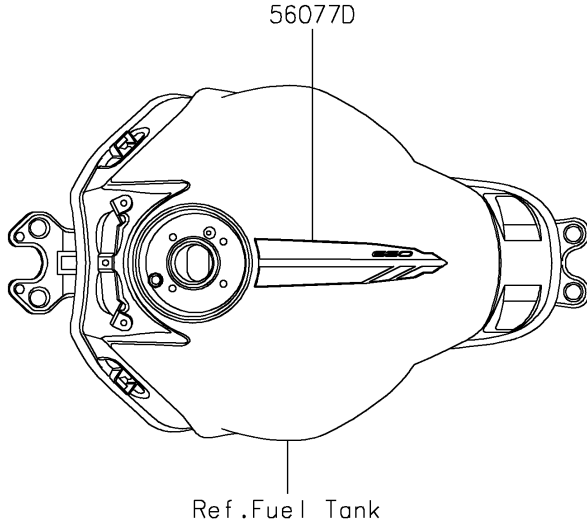

# 2024 Z650 PARTS DIAGRAM

Decals(Red)(NRFAN/NRFAL)

F2861B

## 2024 Z650 PARTS LIST

Decals(Red)(NRFAN/NRFAL)

ITEM NAME	PART NUMBER	QUANTITY
MARK,ABS (Ref # 56054)	56054-1413	2
MARK,FUEL TANK,KAWASAKI (Ref # 56054A)	56054-4152	2
PATTERN,UPP COWL.,LH (Ref # 56077)	56077-0885	1
PATTERN,UPP COWL.,RH (Ref # 56077A)	56077-0886	1
PATTERN,SHROUD,LH (Ref # 56077B)	56077-0887	1
PATTERN,SHROUD,RH (Ref # 56077C)	56077-0888	1
PATTERN,FUEL TANK,CNT (Ref # 56077D)	56077-0889	1
PATTERN,FUEL TANK,LH (Ref # 56077E)	56077-0890	1
PATTERN,FUEL TANK,RH (Ref # 56077F)	56077-0891	1
PATTERN,TAIL COVER,LH (Ref # 56077G)	56077-0892	1
PATTERN,TAIL COVER,RH (Ref # 56077H)	56077-0893	1