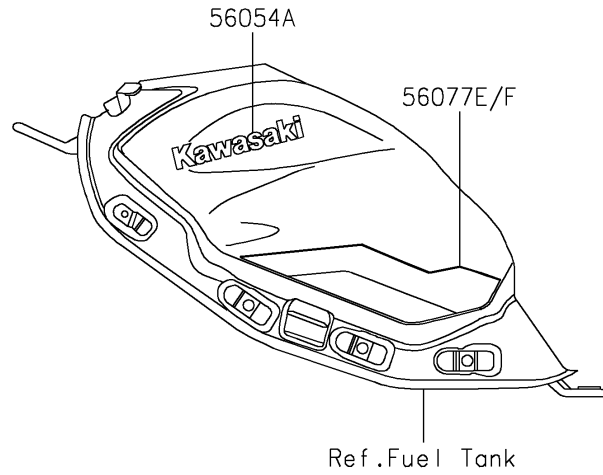

# 2024 Z650 PARTS DIAGRAM

Decals(Red)(NRFAN/NRFAL)

F2861B

## 2024 Z650 PARTS LIST

Decals(Red)(NRFAN/NRFAL)

ITEM NAME	PART NUMBER	QUANTITY
MARK,ABS (Ref # 56054)	56054-1413	2
MARK,FUEL TANK,KAWASAKI (Ref # 56054A)	56054-4152	2
PATTERN,UPP COWL.,LH (Ref # 56077)	56077-0885	1
PATTERN,UPP COWL.,RH (Ref # 56077A)	56077-0886	1
PATTERN,SHROUD,LH (Ref # 56077B)	56077-0887	1
PATTERN,SHROUD,RH (Ref # 56077C)	56077-0888	1
PATTERN,FUEL TANK,CNT (Ref # 56077D)	56077-0889	1
PATTERN,FUEL TANK,LH (Ref # 56077E)	56077-0890	1
PATTERN,FUEL TANK,RH (Ref # 56077F)	56077-0891	1
PATTERN,TAIL COVER,LH (Ref # 56077G)	56077-0892	1
PATTERN,TAIL COVER,RH (Ref # 56077H)	56077-0893	1