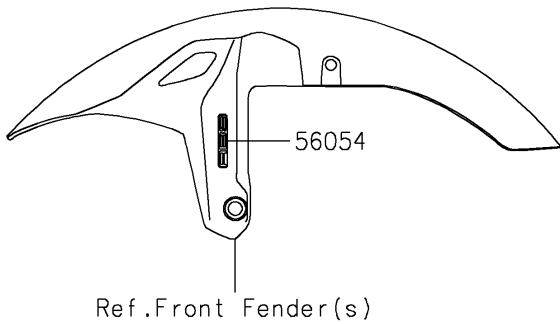

# 2024 Z650 PARTS DIAGRAM

Decals(Red)(NRFAN/NRFAL)

F2861B

## 2024 Z650 PARTS LIST

Decals(Red)(NRFAN/NRFAL)

ITEM NAME	PART NUMBER	QUANTITY
MARK,ABS (Ref # 56054)	56054-1413	2
MARK,FUEL TANK,KAWASAKI (Ref # 56054A)	56054-4152	2
PATTERN,UPP COWL.,LH (Ref # 56077)	56077-0885	1
PATTERN,UPP COWL.,RH (Ref # 56077A)	56077-0886	1
PATTERN,SHROUD,LH (Ref # 56077B)	56077-0887	1
PATTERN,SHROUD,RH (Ref # 56077C)	56077-0888	1
PATTERN,FUEL TANK,CNT (Ref # 56077D)	56077-0889	1
PATTERN,FUEL TANK,LH (Ref # 56077E)	56077-0890	1
PATTERN,FUEL TANK,RH (Ref # 56077F)	56077-0891	1
PATTERN,TAIL COVER,LH (Ref # 56077G)	56077-0892	1
PATTERN,TAIL COVER,RH (Ref # 56077H)	56077-0893	1