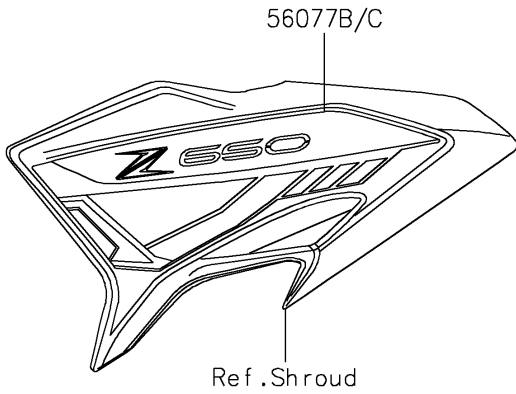

# 2024 Z650 PARTS DIAGRAM

Decals(Red)(NRFAN/NRFAL)

F2861B

## 2024 Z650 PARTS LIST

Decals(Red)(NRFAN/NRFAL)

ITEM NAME	PART NUMBER	QUANTITY
MARK,ABS (Ref # 56054)	56054-1413	2
MARK,FUEL TANK,KAWASAKI (Ref # 56054A)	56054-4152	2
PATTERN,UPP COWL.,LH (Ref # 56077)	56077-0885	1
PATTERN,UPP COWL.,RH (Ref # 56077A)	56077-0886	1
PATTERN,SHROUD,LH (Ref # 56077B)	56077-0887	1
PATTERN,SHROUD,RH (Ref # 56077C)	56077-0888	1
PATTERN,FUEL TANK,CNT (Ref # 56077D)	56077-0889	1
PATTERN,FUEL TANK,LH (Ref # 56077E)	56077-0890	1
PATTERN,FUEL TANK,RH (Ref # 56077F)	56077-0891	1
PATTERN,TAIL COVER,LH (Ref # 56077G)	56077-0892	1
PATTERN,TAIL COVER,RH (Ref # 56077H)	56077-0893	1