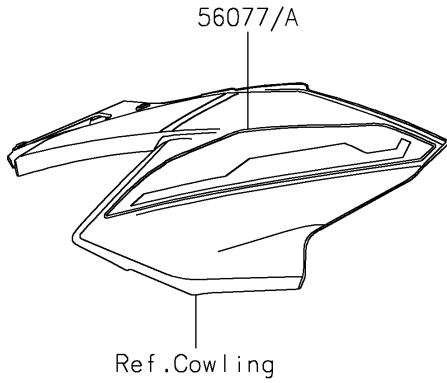

# 2024 Z650 PARTS DIAGRAM

Decals(Red)(NRFAN/NRFAL)

F2861B

## 2024 Z650 PARTS LIST

Decals(Red)(NRFAN/NRFAL)

ITEM NAME	PART NUMBER	QUANTITY
MARK,ABS (Ref # 56054)	56054-1413	2
MARK,FUEL TANK,KAWASAKI (Ref # 56054A)	56054-4152	2
PATTERN,UPP COWL.,LH (Ref # 56077)	56077-0885	1
PATTERN,UPP COWL.,RH (Ref # 56077A)	56077-0886	1
PATTERN,SHROUD,LH (Ref # 56077B)	56077-0887	1
PATTERN,SHROUD,RH (Ref # 56077C)	56077-0888	1
PATTERN,FUEL TANK,CNT (Ref # 56077D)	56077-0889	1
PATTERN,FUEL TANK,LH (Ref # 56077E)	56077-0890	1
PATTERN,FUEL TANK,RH (Ref # 56077F)	56077-0891	1
PATTERN,TAIL COVER,LH (Ref # 56077G)	56077-0892	1
PATTERN,TAIL COVER,RH (Ref # 56077H)	56077-0893	1