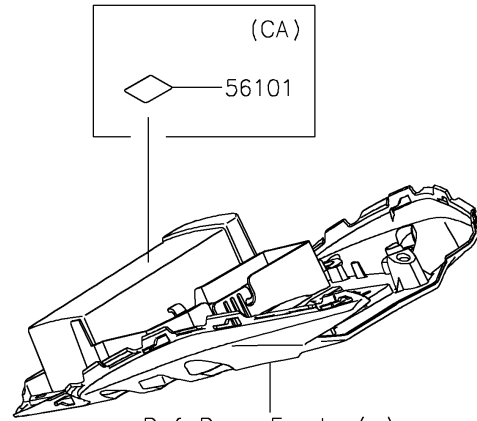

2024 Z650 PARTS DIAGRAM

Labels

F2860

Ref. Fuel Tank

Ref. Rear Fender(s)

Ref. Side Covers/Chain Cover

2024 Z650 PARTS LIST

Labels

ITEM NAME	PART NUMBER	QUANTITY
LABEL-MANUAL,CHAIN (Ref # 56033)	56033-0850	1
LABEL-MANUAL,CHAIN (Ref # 56033A)	56033-0853	1
LABEL-SPECIFICATION,TIRE&LOAD (Ref # 56053)	56053-1724	1
LABEL-SPECIFICATION,TIRE&LOAD (Ref # 56053A)	56053-1725	1
LABEL-WARNING,EVAPO (Ref # 56071)	56071-0158	1
LABEL-CERTIFICATION,EVAPO (Ref # 56101)	56101-0512	1