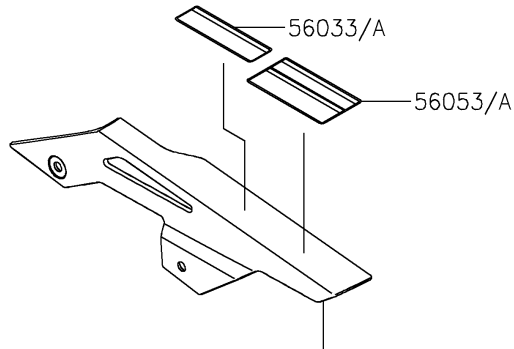

2024 Z650 PARTS DIAGRAM

Labels

F2860

Ref. Fuel Tank

Ref. Rear Fender(s)

Ref. Side Covers/Chain Cover

2024 Z650 PARTS LIST

Labels

ITEM NAME	PART NUMBER	QUANTITY
LABEL-MANUAL,CHAIN (Ref # 56033)	56033-0850	1
LABEL-MANUAL,CHAIN (Ref # 56033A)	56033-0853	1
LABEL-SPECIFICATION,TIRE&LOAD (Ref # 56053)	56053-1724	1
LABEL-SPECIFICATION,TIRE&LOAD (Ref # 56053A)	56053-1725	1
LABEL-WARNING,EVAPO (Ref # 56071)	56071-0158	1
LABEL-CERTIFICATION,EVAPO (Ref # 56101)	56101-0512	1