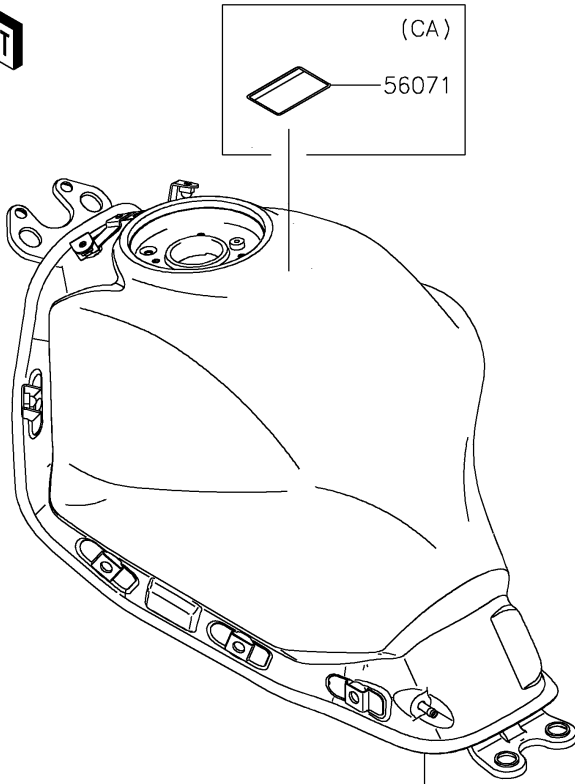

2024 Z650 PARTS DIAGRAM

Labels

F2860

Ref. Fuel Tank

Ref. Rear Fender(s)

Ref. Side Covers/Chain Cover

2024 Z650 PARTS LIST

Labels

ITEM NAME	PART NUMBER	QUANTITY
LABEL-MANUAL,CHAIN (Ref # 56033)	56033-0850	1
LABEL-MANUAL,CHAIN (Ref # 56033A)	56033-0853	1
LABEL-SPECIFICATION,TIRE&LOAD (Ref # 56053)	56053-1724	1
LABEL-SPECIFICATION,TIRE&LOAD (Ref # 56053A)	56053-1725	1
LABEL-WARNING,EVAPO (Ref # 56071)	56071-0158	1
LABEL-CERTIFICATION,EVAPO (Ref # 56101)	56101-0512	1