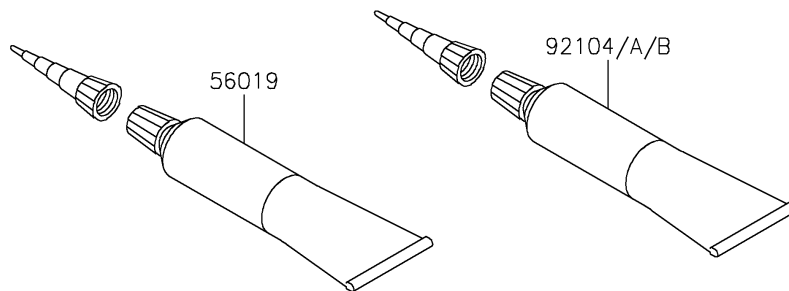

2024 Z650 PARTS DIAGRAM

Owner's Tools

F2810

2024 Z650 PARTS LIST

Owner's Tools

ITEM NAME	PART NUMBER	QUANTITY
TOOL-KIT (Ref # 56007)	56007-0176	1
BAG (Ref # 56008)	56008-0038	1
GASKET-LIQUID,TB1211,WHITE (Ref # 56019)	56019-120	1
BAND,TOOL CASE (Ref # 92072)	92072-0865	1
GASKET-LIQUID,TB1211F,CLEAR (Ref # 92104)	92104-0004	1
GASKET-LIQUID,TB1216B,BLACK (Ref # 92104A)	92104-1064	1
GASKET-LIQUID,TB1207B,BLACK (Ref # 92104B)	92104-2068	1
GRIP-SCREW DRIVER (Ref # 92106)	92106-0004	1
TOOL-DRIVER,#2PHILLIPS&SLOT (Ref # 92107)	92107-0019	1
TOOL-WRENCH,HOOK SPANNER,R37.5 (Ref # 92110)	92110-0558	1
TOOL-WRENCH,OPEN END,12X14 (Ref # 92110A)	92110-0565	1
TOOL-WRENCH,ALLEN,4MM (Ref # 92110B)	92110-0567	1
TOOL-BAR,WRENCH (Ref # 92111)	92111-0008	1