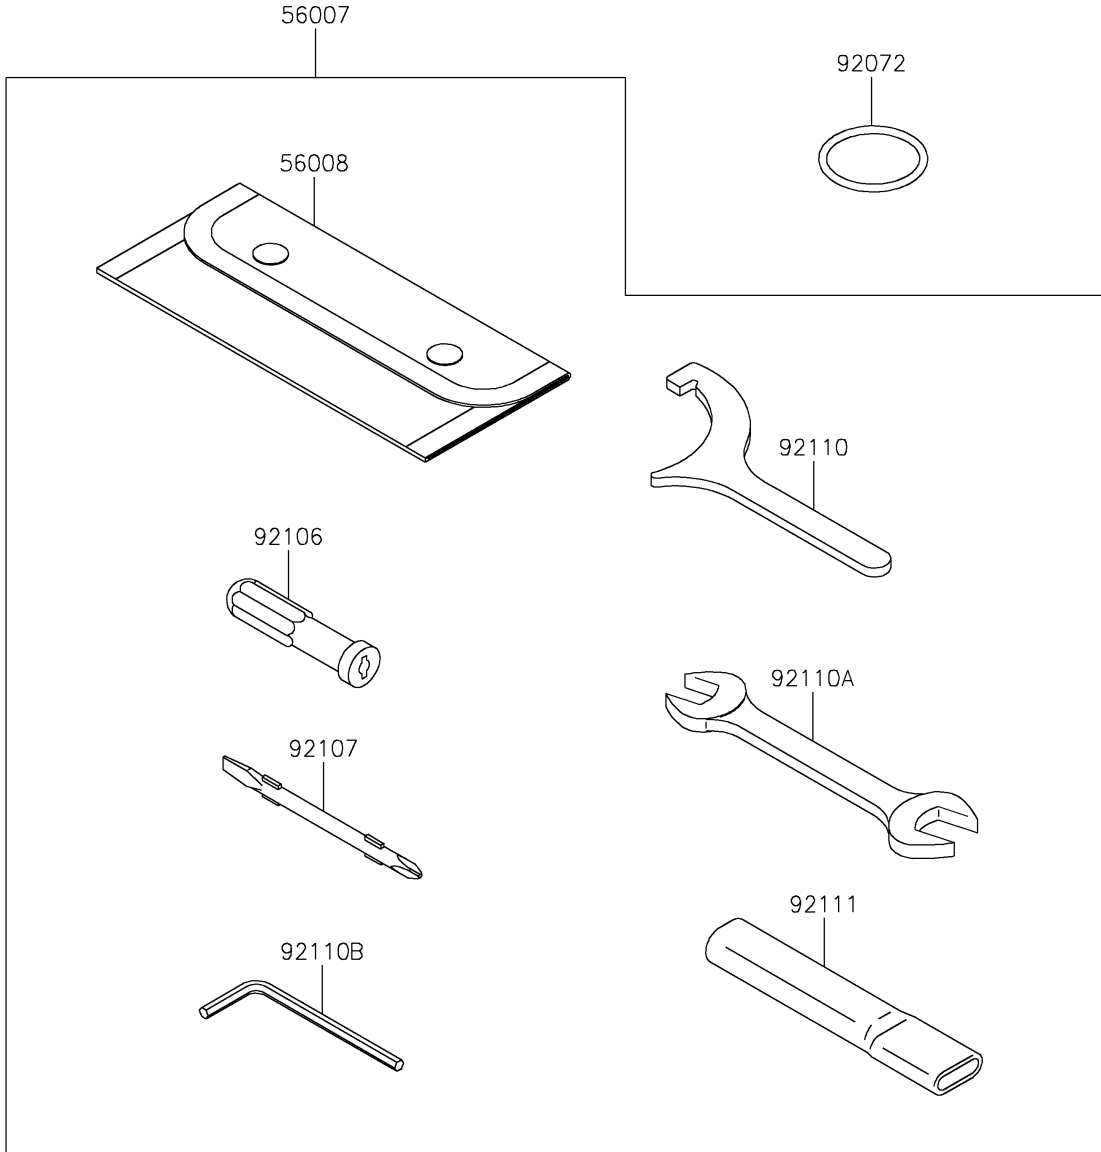

2024 Z650 PARTS DIAGRAM

Owner's Tools

F2810

2024 Z650 PARTS LIST

Owner's Tools

ITEM NAME	PART NUMBER	QUANTITY
TOOL-KIT (Ref # 56007)	56007-0176	1
BAG (Ref # 56008)	56008-0038	1
GASKET-LIQUID,TB1211,WHITE (Ref # 56019)	56019-120	1
BAND,TOOL CASE (Ref # 92072)	92072-0865	1
GASKET-LIQUID,TB1211F,CLEAR (Ref # 92104)	92104-0004	1
GASKET-LIQUID,TB1216B,BLACK (Ref # 92104A)	92104-1064	1
GASKET-LIQUID,TB1207B,BLACK (Ref # 92104B)	92104-2068	1
GRIP-SCREW DRIVER (Ref # 92106)	92106-0004	1
TOOL-DRIVER,#2PHILLIPS&SLOT (Ref # 92107)	92107-0019	1
TOOL-WRENCH,HOOK SPANNER,R37.5 (Ref # 92110)	92110-0558	1
TOOL-WRENCH,OPEN END,12X14 (Ref # 92110A)	92110-0565	1
TOOL-WRENCH,ALLEN,4MM (Ref # 92110B)	92110-0567	1
TOOL-BAR,WRENCH (Ref # 92111)	92111-0008	1