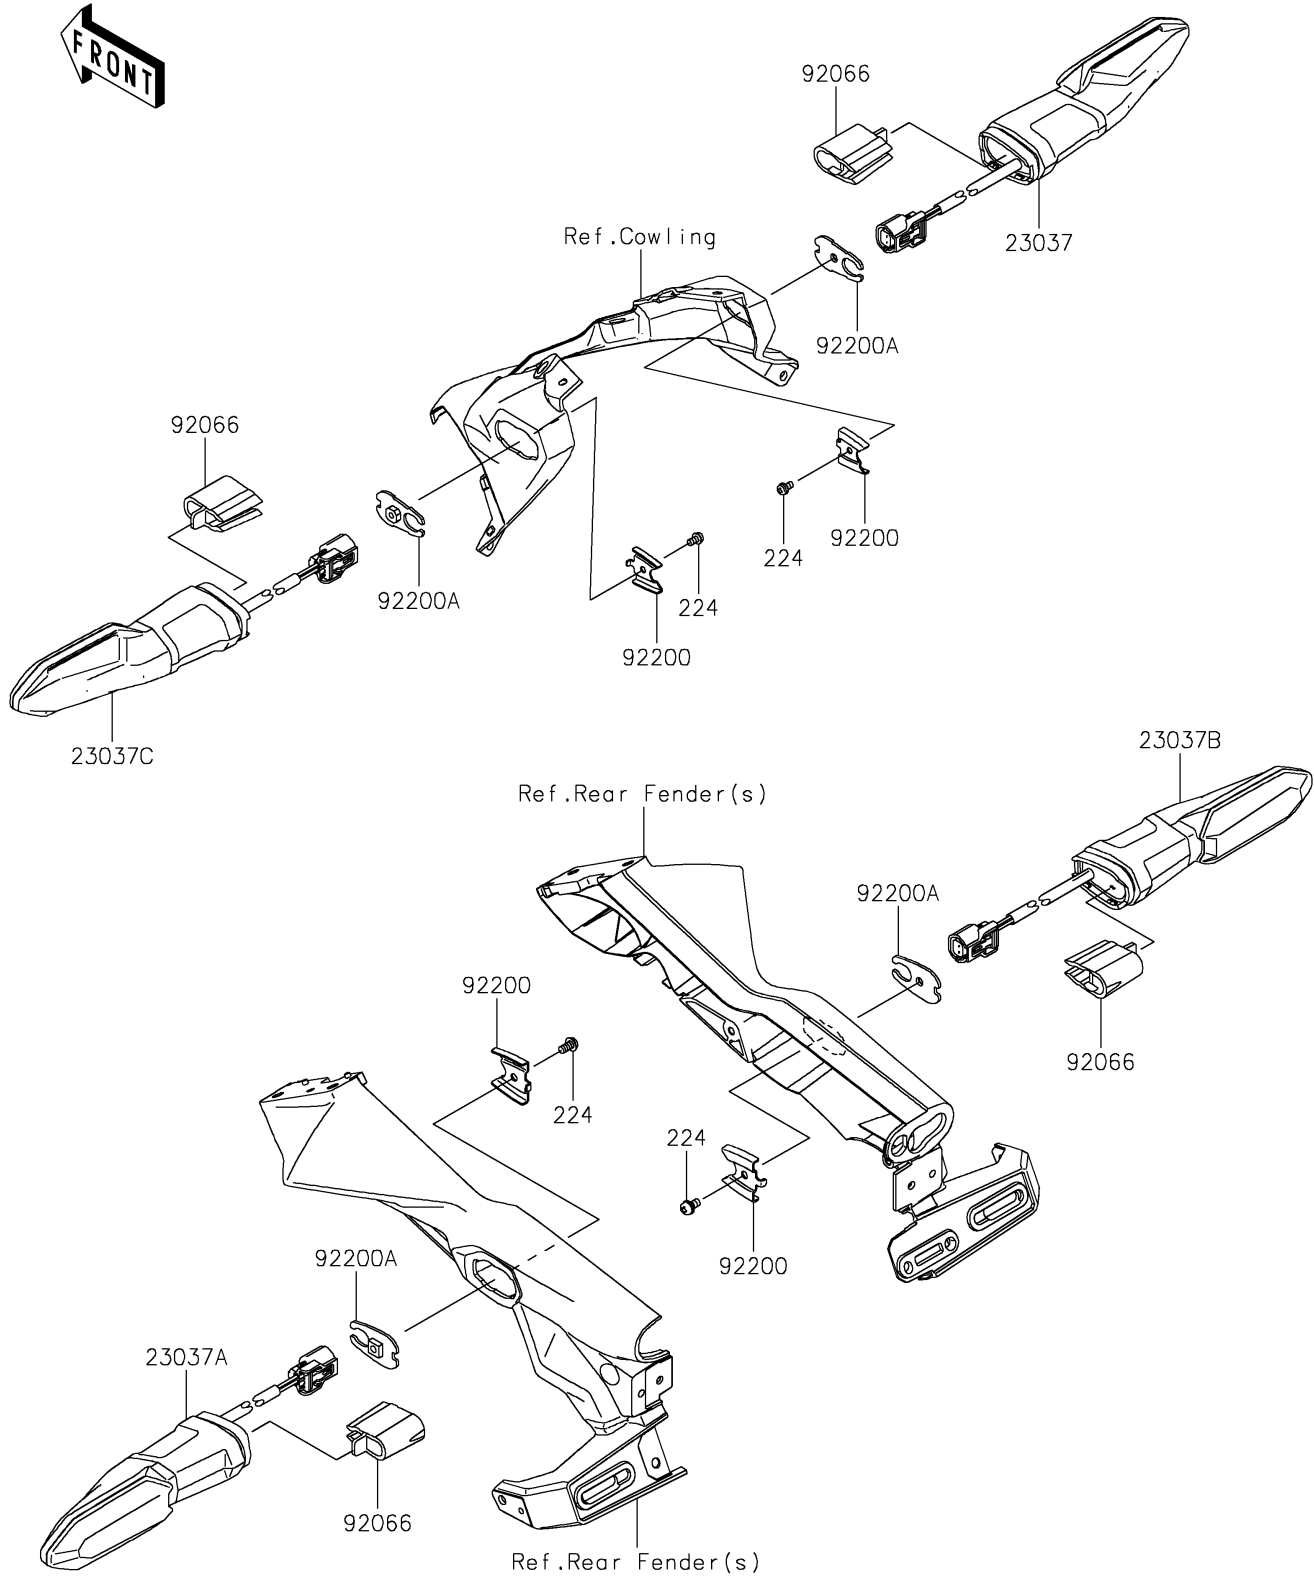

2024 Z650 PARTS DIAGRAM

Turn Signals

F2730

2024 Z650 PARTS LIST

Turn Signals

ITEM NAME	PART NUMBER	QUANTITY
LAMP-ASSY-SIGNAL,LED,RH,FR (Ref # 23037)	23037-0528	1
LAMP-ASSY-SIGNAL,LED,LH (Ref # 23037A)	23037-0561	1
LAMP-ASSY-SIGNAL,LED,RH (Ref # 23037B)	23037-0562	1
LAMP-ASSY-SIGNAL,LED,LH,FR (Ref # 23037C)	23037-0563	1
PLUG,SIGNAL LAMP (Ref # 92066)	92066-0919	4
WASHER (Ref # 92200)	92200-0855	4
WASHER,SIGNAL LAMP (Ref # 92200A)	92200-2294	4
SCREW-PAN-WP-CROS,4X8 (Ref # 224)	224AB0408	4