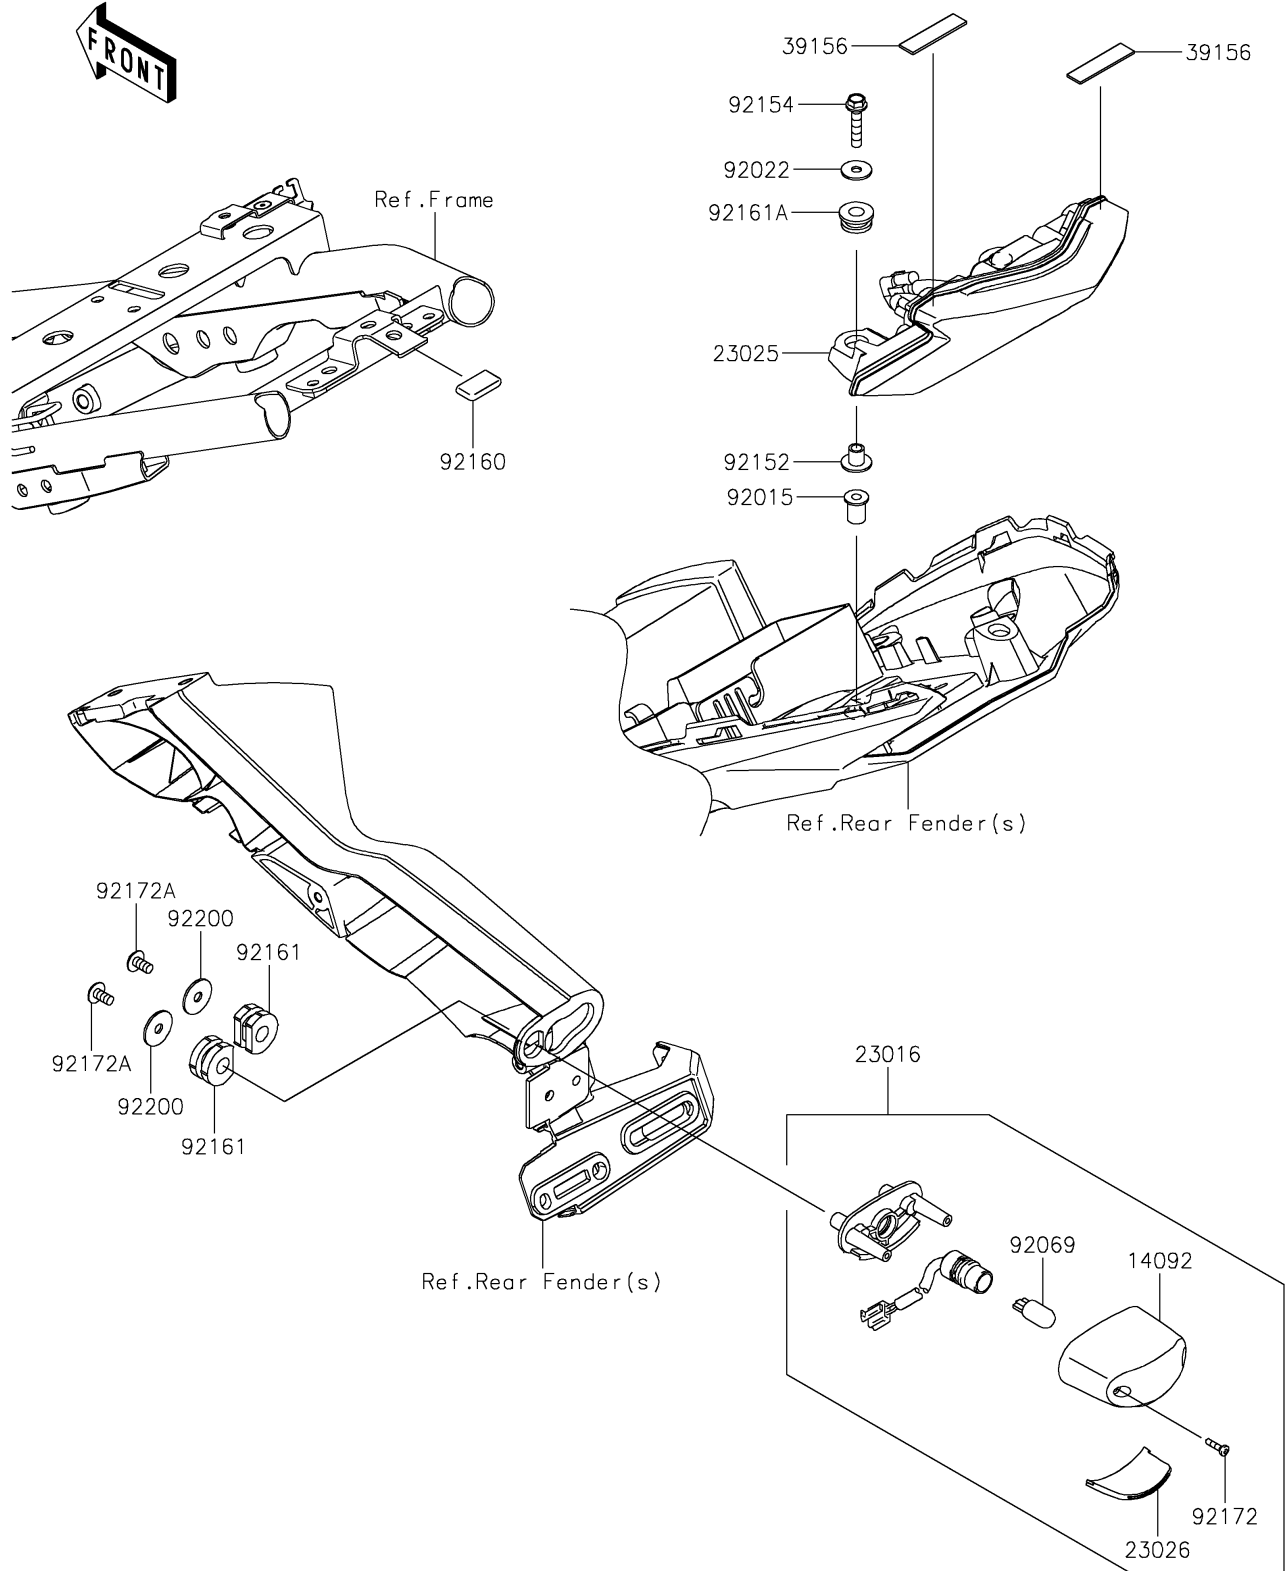

2024 Z650 PARTS DIAGRAM

Taillight(s)

F2720

2024 Z650 PARTS LIST

Taillight(s)

ITEM NAME	PART NUMBER	QUANTITY
COVER,LICENSE LAMP (Ref # 14092)	14092-0001	1
LAMP-ASSY,LICENSE (Ref # 23016)	23016-0656	1
LAMP-TAIL (Ref # 23025)	23025-0361	1
LENS,LICENCE LAMP (Ref # 23026)	23026-0035	1
PAD,40X10X1 (Ref # 39156)	39156-2595	2
NUT,WELL,5MM (Ref # 92015)	92015-1757	2
WASHER,5.2X16X1.2 (Ref # 92022)	92022-263	2
BULB,12V 5W (Ref # 92069)	92069-1016	1
COLLAR,5.6X8X11.2 (Ref # 92152)	92152-1562	2
BOLT,FLANGED,5X25 (Ref # 92154)	92154-0846	2
DAMPER (Ref # 92160)	92160-1190	1
DAMPER (Ref # 92161)	92161-0776	2
DAMPER,8X18X8.1 (Ref # 92161A)	92161-1369	2
SCREW,TAPPING,2.9X13 (Ref # 92172)	92172-0343	2
SCREW,TAPPING,5X16 (Ref # 92172A)	92172-0427	2
WASHER,5.5X20X1.2 (Ref # 92200)	92200-0284	2