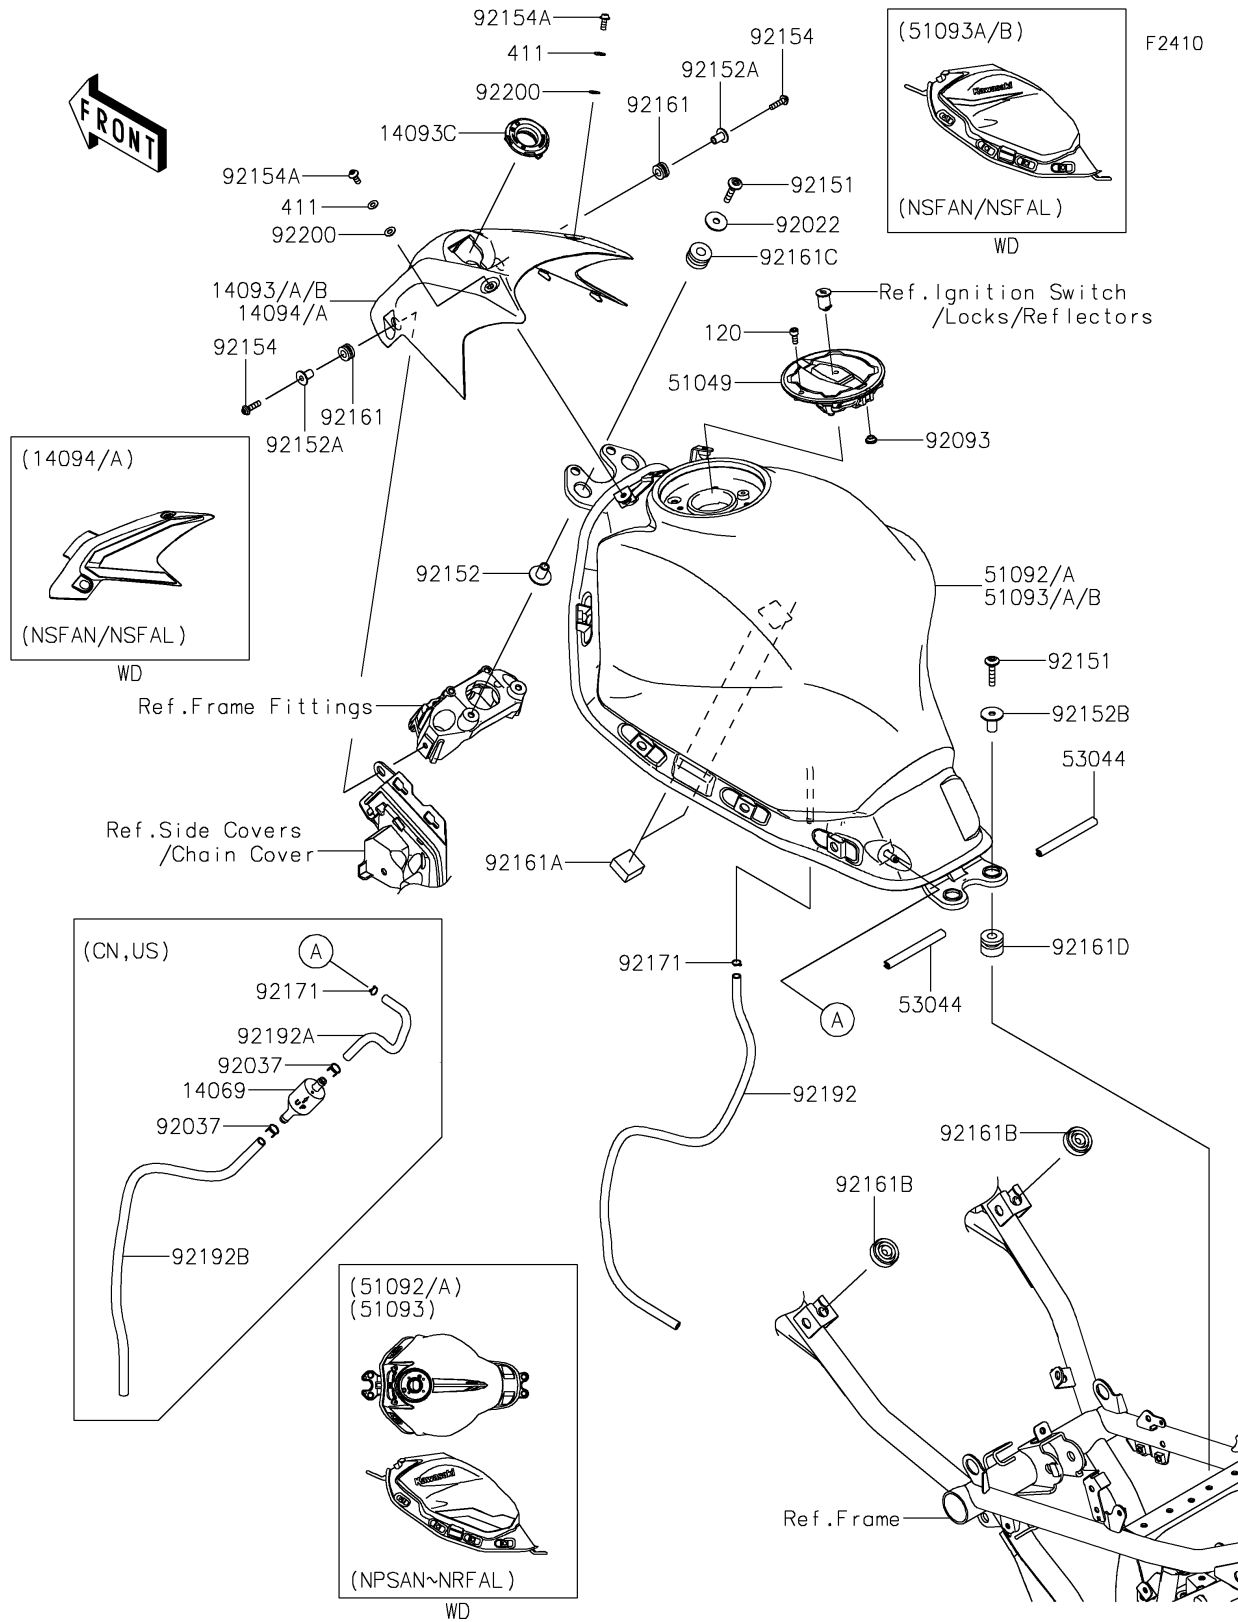

2025 Z650 PARTS DIAGRAM

Fuel Tank

2025 Z650 PARTS LIST

Fuel Tank

ITEM NAME	PART NUMBER	QUANTITY
COVER,IGNITION SW. (Ref # 14093C)	14093-0952	1
COVER,TANK,M.S.BLACK (Ref # 14094)	14094-5021-660	1
CAP-TANK,FUEL (Ref # 51049)	51049-0756	1
TANK-COMP-FUEL,M.S.BLACK (Ref # 51093A)	51093-5438-660	1
TRIM,L=85 (Ref # 53044)	53044-0556	2
WASHER,7X24X1.6 (Ref # 92022)	92022-228	2
SEAL,FUEL TANK CAP (Ref # 92093)	92093-1030	1
BOLT,SOCKET,6X30 (Ref # 92151)	92151-1605	4
COLLAR,6.5X10X17.6 (Ref # 92152)	92152-1655	2
COLLAR,5.6X16X14.2 (Ref # 92152A)	92152-2229	2
COLLAR,6.5X10X21.1 (Ref # 92152B)	92152-2325	2
BOLT,SOCKET,5X20 (Ref # 92154)	92154-0210	2
BOLT,SOCKET,5X12 (Ref # 92154A)	92154-1421	2
DAMPER,8X16X8.6 (Ref # 92161)	92161-0685	2
DAMPER,T=13 (Ref # 92161A)	92161-0792	2
DAMPER,14X30X10 (Ref # 92161B)	92161-1368	2
DAMPER,10X24X15 (Ref # 92161C)	92161-1482	2
DAMPER,10X24X19 (Ref # 92161D)	92161-1929	2
TUBE,6X9X620 (Ref # 92192)	92192-1085	1
WASHER,NYLON,5.3X11.5X0.5 (Ref # 92200)	92200-0006	2
BOLT-SOCKET,5X12 (Ref # 120)	120CA0512	4
WASHER-PLAIN,5MM (Ref # 411)	411AA0500	2