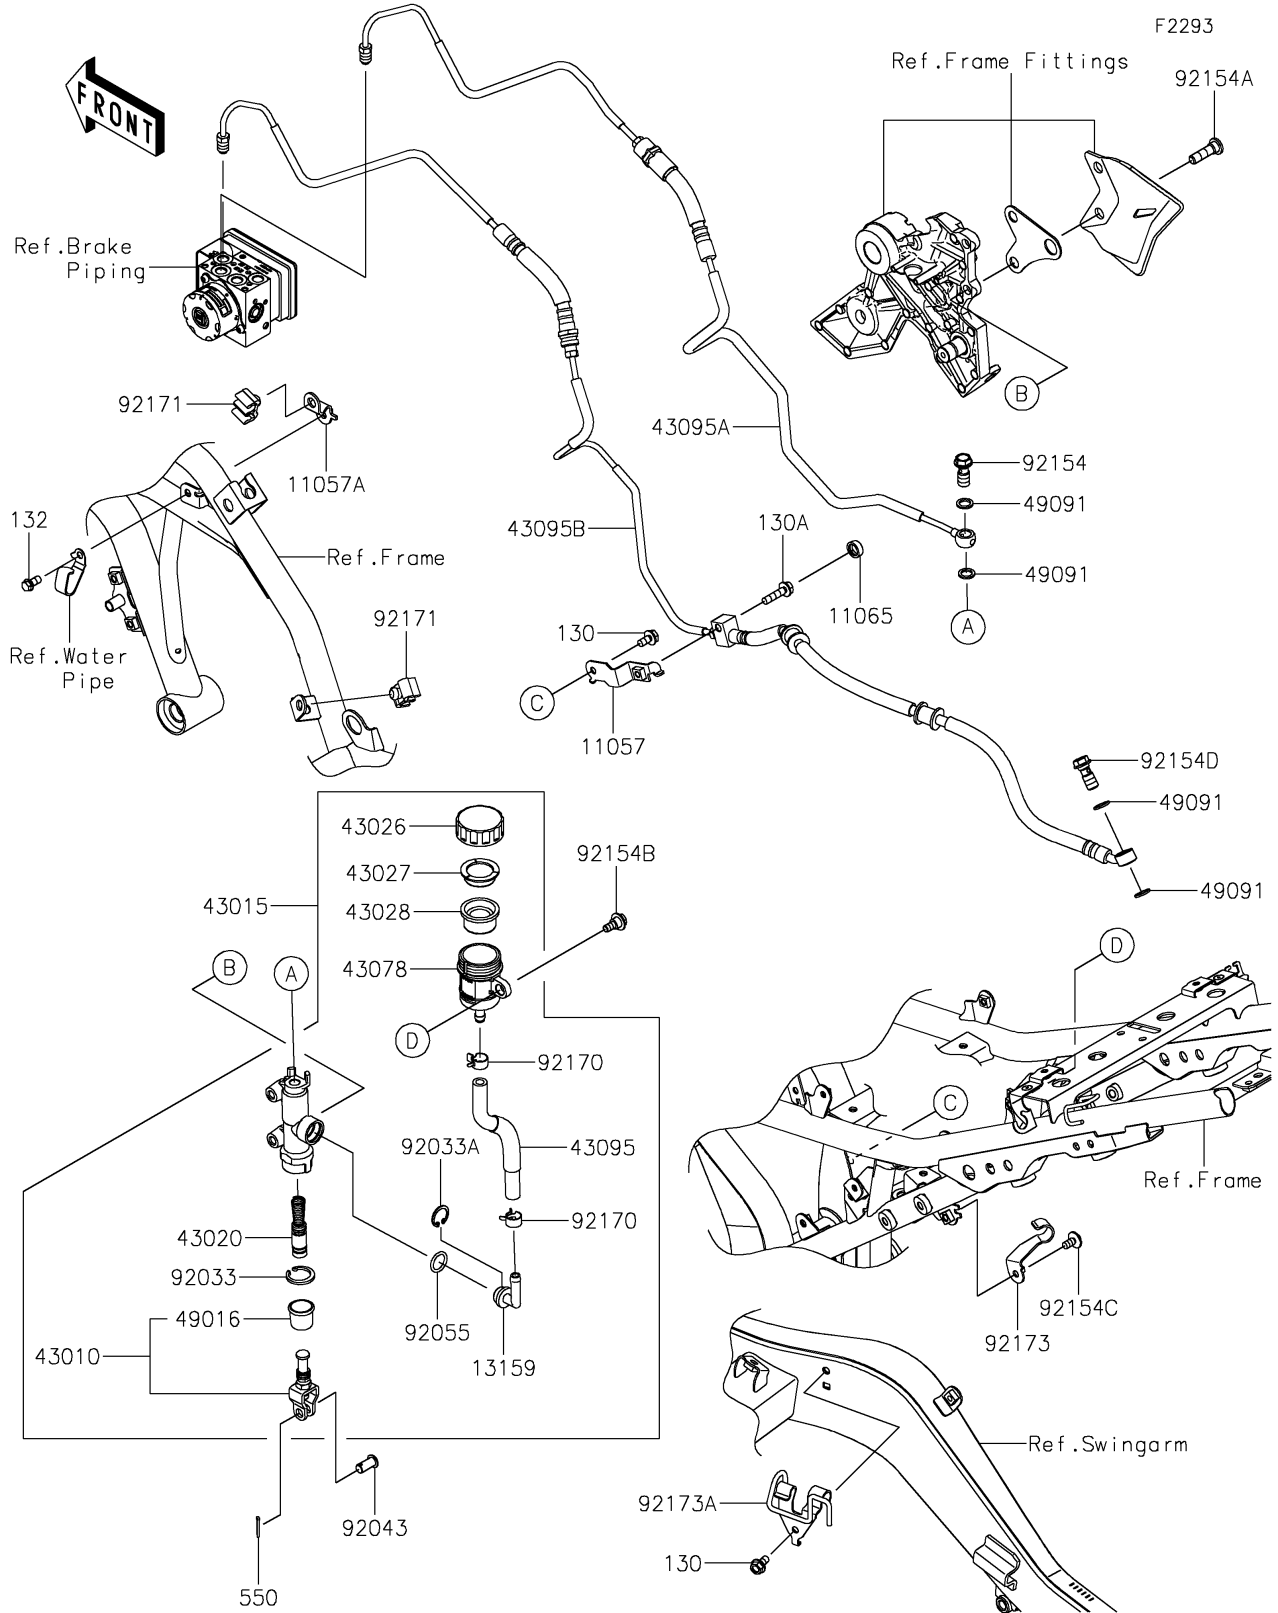

2024 Z650 PARTS DIAGRAM

Rear Master Cylinder

2024 Z650 PARTS LIST

Rear Master Cylinder

ITEM NAME	PART NUMBER	QUANTITY
BRACKET,ABS JOINT (Ref # 11057)	11057-0161	1
BRACKET,FR ABS PIPE (Ref # 11057A)	11057-0166	1
CAP,BOLT (Ref # 11065)	11065-0752	1
CONNECTOR (Ref # 13159)	13159-1056	1
ROD-ASSY-BRAKE (Ref # 43010)	43010-0020	1
CYLINDER-ASSY-MASTER,RR (Ref # 43015)	43015-0754	1
PISTON-COMP-BRAKE (Ref # 43020)	43020-1094	1
CAP-BRAKE (Ref # 43026)	43026-0009	1
PLATE-DIAPHRAGM (Ref # 43027)	43027-1053	1
DIAPHRAGM (Ref # 43028)	43028-1065	1
RESERVOIR (Ref # 43078)	43078-0060	1
HOSE-BRAKE,RR M/CYL. (Ref # 43095)	43095-0969	1
HOSE-BRAKE,RR M/CYL.-ABS UNIT (Ref # 43095A)	43095-1901	1
HOSE-BRAKE,ABS UNIT-RR CAL. (Ref # 43095B)	43095-1943	1
COVER-SEAL,BRAKE PISTON (Ref # 49016)	49016-1103	1
WASHER-SEAL,10.1X14.5X1.5 (Ref # 49091)	49091-0001	4
RING-SNAP,20.9X24.6X1.2 (Ref # 92033)	92033-0079	1
RING-SNAP,20.5MM (Ref # 92033A)	92033-1186	1
PIN (Ref # 92043)	92043-0182	1
RING-O,14.8X2.4 (Ref # 92055)	92055-0741	1
BOLT,FLANGED,10X23 (Ref # 92154)	92154-0732	1
BOLT,SOCKET,8X30 (Ref # 92154A)	92154-0843	2
BOLT (Ref # 92154B)	92154-0929	1
BOLT,SOCKET,6X12 (Ref # 92154C)	92154-0951	1
BOLT,OIL,L=23 (Ref # 92154D)	92154-4239	1
CLAMP,HOSE (Ref # 92170)	92170-1091	2
CLAMP (Ref # 92171)	92171-0818	2
CLAMP,RR BRAKE HOSE (Ref # 92173)	92173-1604	1
CLAMP (Ref # 92173A)	92173-2291	1

2024 Z650 PARTS LIST

Rear Master Cylinder

ITEM NAME	PART NUMBER	QUANTITY
BOLT-FLANGED,6X12 (Ref # 130)	130BA0612	2
BOLT-FLANGED,6X25 (Ref # 130A)	130BA0625	1
BOLT-FLANGED-SMALL,6X12 (Ref # 132)	132BA0612	1
PIN-COTTER,2.0X15 (Ref # 550)	550AA2015	1