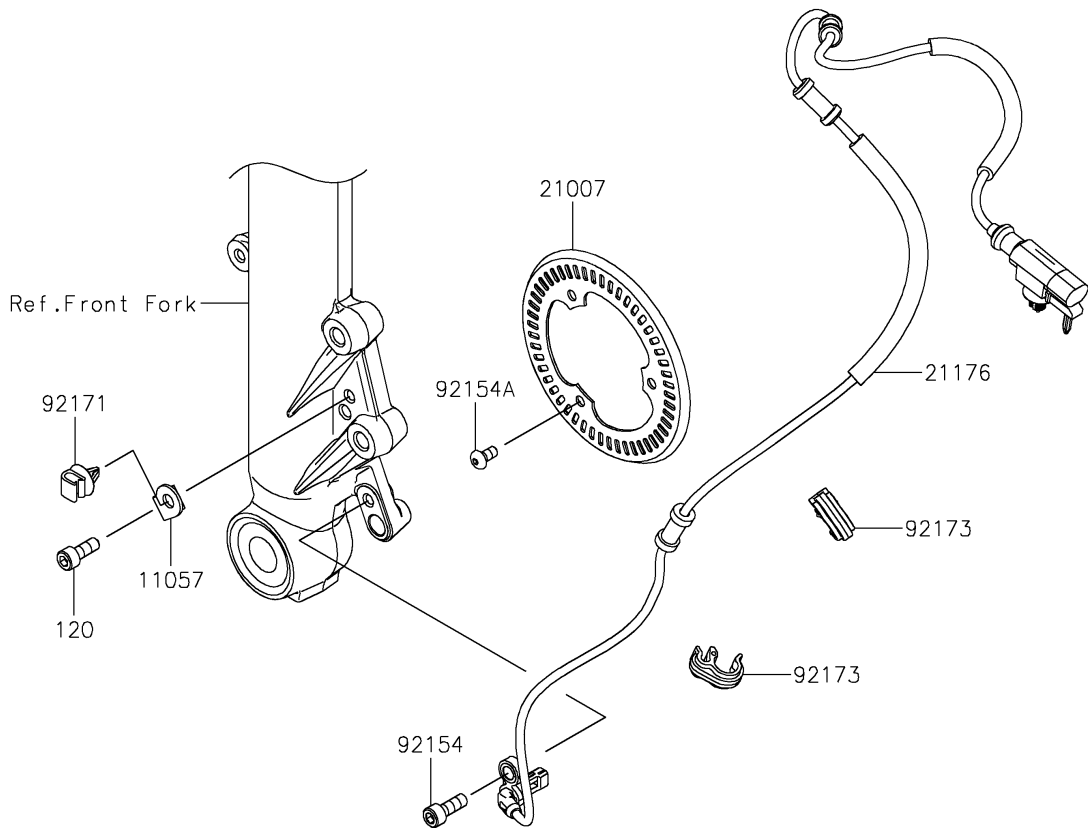

2024 Z650 PARTS DIAGRAM

Front Master Cylinder

F2291

2024 Z650 PARTS LIST

Front Master Cylinder

ITEM NAME	PART NUMBER	QUANTITY
BRACKET,SENSOR CORD (Ref # 11057)	11057-0190	1
LEVER-COMP,FRONT BRAKE (Ref # 13236)	13236-0140	1
PLATE (Ref # 13272)	13272-0573	1
ROTOR,SENSOR,FR (Ref # 21007)	21007-0671	1
SENSOR,SPEED,FR (Ref # 21176)	21176-0918	1
SWITCH,BRAKE (Ref # 27010)	27010-0762	1
CYLINDER-ASSY-MASTER,FR (Ref # 43015)	43015-0601	1
PISTON-COMP-BRAKE (Ref # 43020)	43020-0008	1
STOPPER-BRAKE,PISTON (Ref # 43022)	43022-1010	1
CAP-BRAKE (Ref # 43026)	43026-0019	1
PLATE-DIAPHRAGM (Ref # 43027)	43027-0008	1
DIAPHRAGM (Ref # 43028)	43028-0015	1
HOLDER-BRAKE,MASTER CYLINDER (Ref # 43034)	43034-0049	1
COVER-SEAL,MASTER CYLINDER (Ref # 49016)	49016-1044	1
BOLT,LEVER SET,BLACK (Ref # 92002)	92002-1322	1
BOLT,SCREW,4X12 (Ref # 92002A)	92002-1323	1
NUT,FLANGED,6MM (Ref # 92015)	92015-1528	1
BOLT,SOCKET,6X16 (Ref # 92154)	92154-0235	1
BOLT,SOCKET,5X10 (Ref # 92154A)	92154-2801	3
CLAMP (Ref # 92171)	92171-0640	1
SCREW,4X20 (Ref # 92172)	92172-0320	2
CLAMP,HOSE&SENSOR LINE (Ref # 92173)	92173-1613	2
BOLT-SOCKET,6X16 (Ref # 120)	120CA0616	1
BOLT-SOCKET,6X22 (Ref # 120A)	120CB0622	2