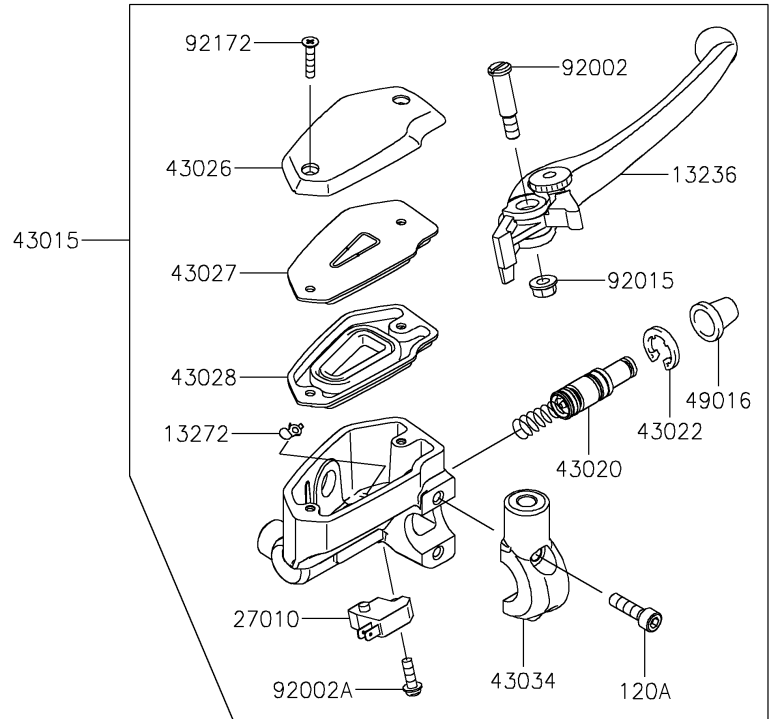

2024 Z650 PARTS DIAGRAM

Front Master Cylinder

F2291

2024 Z650 PARTS LIST

Front Master Cylinder

ITEM NAME	PART NUMBER	QUANTITY
BRACKET,SENSOR CORD (Ref # 11057)	11057-0190	1
LEVER-COMP,FRONT BRAKE (Ref # 13236)	13236-0140	1
PLATE (Ref # 13272)	13272-0573	1
ROTOR,SENSOR,FR (Ref # 21007)	21007-0671	1
SENSOR,SPEED,FR (Ref # 21176)	21176-0918	1
SWITCH,BRAKE (Ref # 27010)	27010-0762	1
CYLINDER-ASSY-MASTER,FR (Ref # 43015)	43015-0601	1
PISTON-COMP-BRAKE (Ref # 43020)	43020-0008	1
STOPPER-BRAKE,PISTON (Ref # 43022)	43022-1010	1
CAP-BRAKE (Ref # 43026)	43026-0019	1
PLATE-DIAPHRAGM (Ref # 43027)	43027-0008	1
DIAPHRAGM (Ref # 43028)	43028-0015	1
HOLDER-BRAKE,MASTER CYLINDER (Ref # 43034)	43034-0049	1
COVER-SEAL,MASTER CYLINDER (Ref # 49016)	49016-1044	1
BOLT,LEVER SET,BLACK (Ref # 92002)	92002-1322	1
BOLT,SCREW,4X12 (Ref # 92002A)	92002-1323	1
NUT,FLANGED,6MM (Ref # 92015)	92015-1528	1
BOLT,SOCKET,6X16 (Ref # 92154)	92154-0235	1
BOLT,SOCKET,5X10 (Ref # 92154A)	92154-2801	3
CLAMP (Ref # 92171)	92171-0640	1
SCREW,4X20 (Ref # 92172)	92172-0320	2
CLAMP,HOSE&SENSOR LINE (Ref # 92173)	92173-1613	2
BOLT-SOCKET,6X16 (Ref # 120)	120CA0616	1
BOLT-SOCKET,6X22 (Ref # 120A)	120CB0622	2