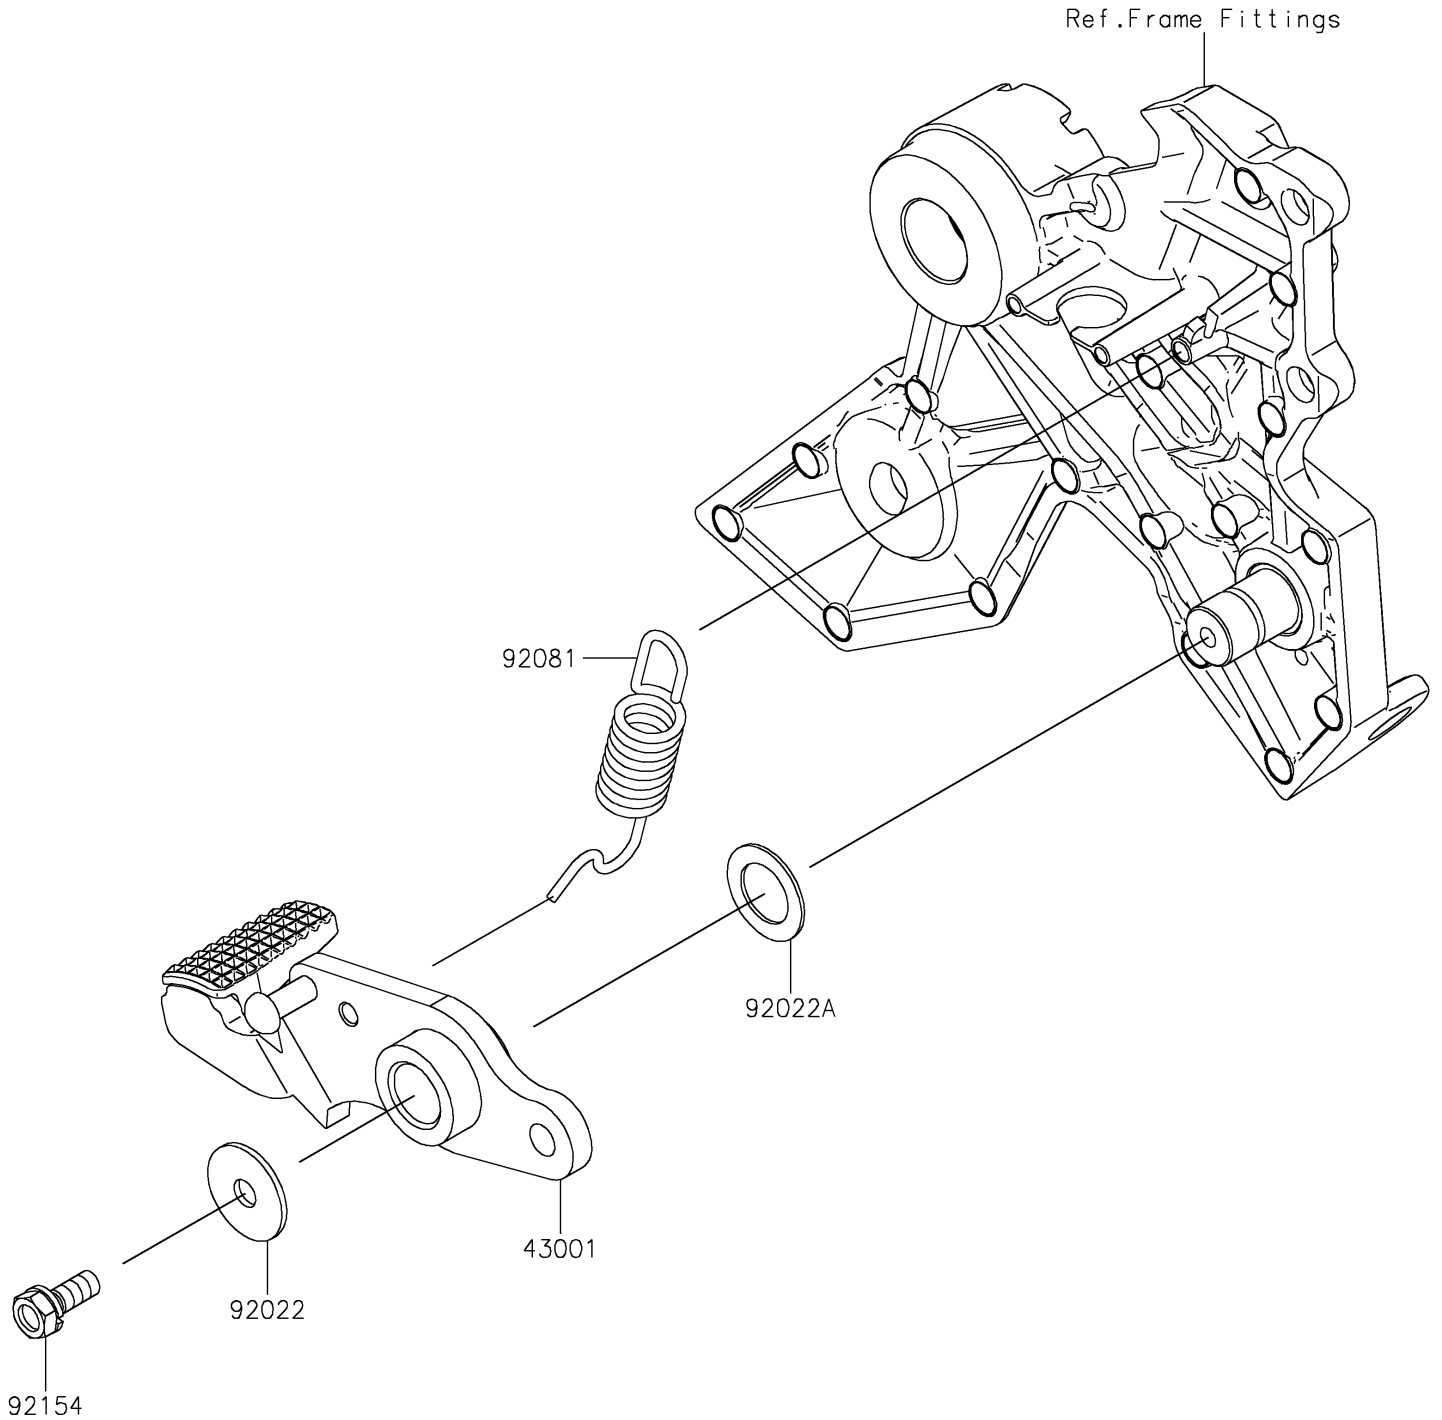

2024 Z650 PARTS DIAGRAM

Brake Pedal/Torque Link

F2260

2024 Z650 PARTS LIST

Brake Pedal/Torque Link

ITEM NAME	PART NUMBER	QUANTITY
LEVER-BRAKE,PEDAL (Ref # 43001)	43001-0748	1
WASHER,7X24X1.6 (Ref # 92022)	92022-228	1
WASHER,15.3X24X1 (Ref # 92022A)	92022-326	1
SPRING,BRAKE PEDAL (Ref # 92081)	92081-1833	1
BOLT,UPSET-WS,6X16 (Ref # 92154)	92154-0935	1