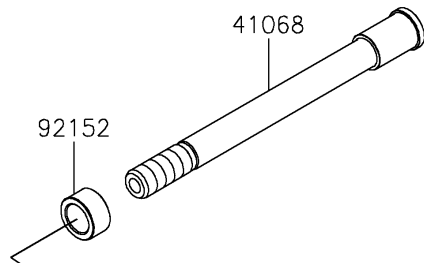

2024 Z650 PARTS DIAGRAM

Front Wheel

F2230

WOD

41073/A

2024 Z650 PARTS LIST

Front Wheel

ITEM NAME	PART NUMBER	QUANTITY
AXLE,FR,20X209 (Ref # 41068)	41068-0616	1
WHEEL-ASSY,FR,N.F.M.RED (Ref # 41073)	41073-0702-63D	1
WHEEL-ASSY,FR,G.BLACK (Ref # 41073A)	41073-0702-QT	1
BEARING-BALL,20X42X12 (Ref # 92045)	92045-0820	2
SEAL-OIL,BJN30427 (Ref # 92049)	92049-0130	2
COLLAR,20X30X15.5 (Ref # 92152)	92152-0946	2
COLLAR,20.2X27.2X115 (Ref # 92152A)	92152-2227	1