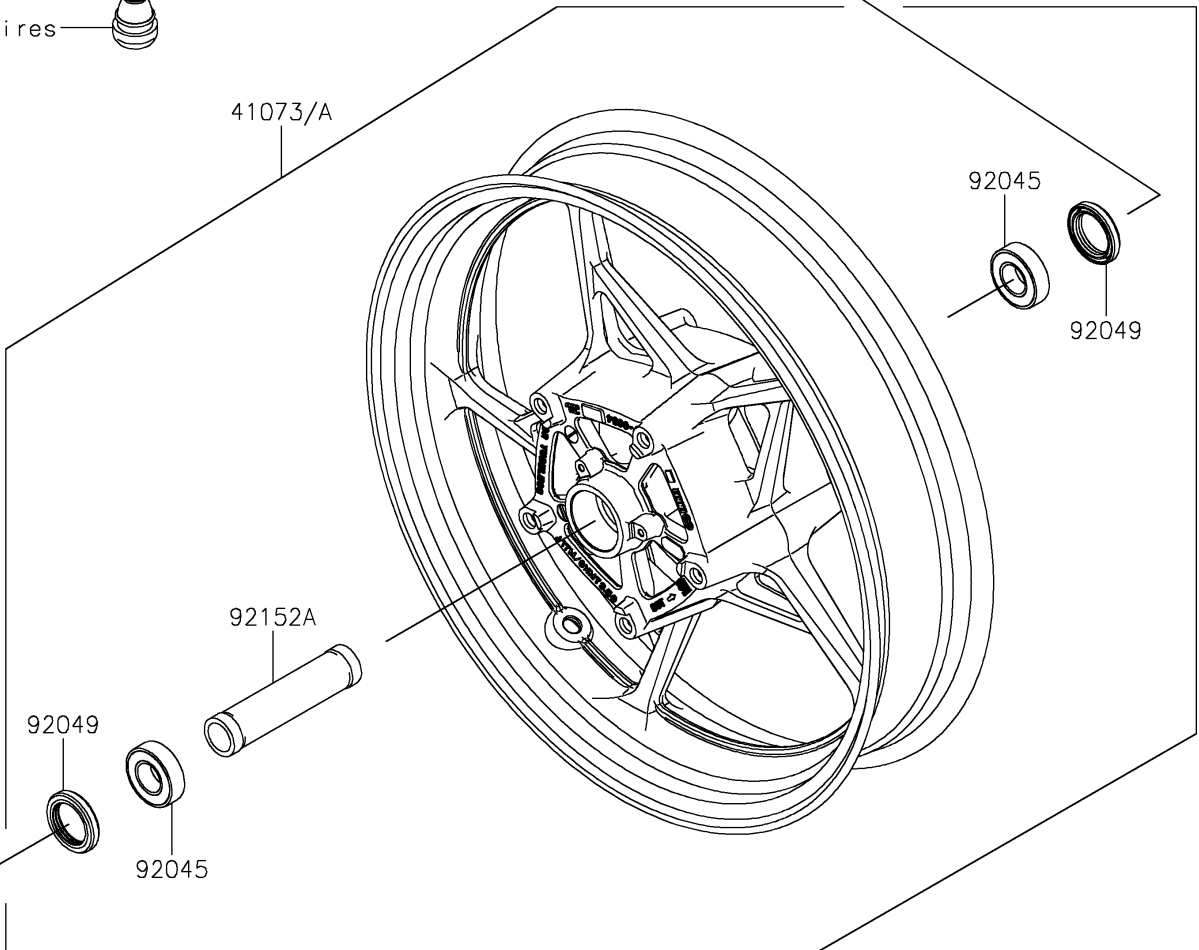

2024 Z650 PARTS DIAGRAM

Front Wheel

F2230

WOD

41073/A

2024 Z650 PARTS LIST

Front Wheel

ITEM NAME	PART NUMBER	QUANTITY
AXLE,FR,20X209 (Ref # 41068)	41068-0616	1
WHEEL-ASSY,FR,N.F.M.RED (Ref # 41073)	41073-0702-63D	1
WHEEL-ASSY,FR,G.BLACK (Ref # 41073A)	41073-0702-QT	1
BEARING-BALL,20X42X12 (Ref # 92045)	92045-0820	2
SEAL-OIL,BJN30427 (Ref # 92049)	92049-0130	2
COLLAR,20X30X15.5 (Ref # 92152)	92152-0946	2
COLLAR,20.2X27.2X115 (Ref # 92152A)	92152-2227	1