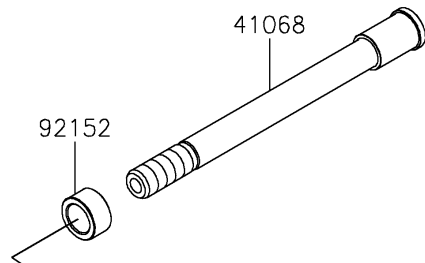

# 2024 Z650 PARTS DIAGRAM

Front Wheel

F2230

### Front Wheel

ITEM NAME	PART NUMBER	QUANTITY
AXLE,FR,20X209 (Ref # 41068)	41068-0616	1
WHEEL-ASSY,FR,N.F.M.RED (Ref # 41073)	41073-0702-63D	1
WHEEL-ASSY,FR,G.BLACK (Ref # 41073A)	41073-0702-QT	1
BEARING-BALL,20X42X12 (Ref # 92045)	92045-0820	2
SEAL-OIL,BJN30427 (Ref # 92049)	92049-0130	2
COLLAR,20X30X15.5 (Ref # 92152)	92152-0946	2
COLLAR,20.2X27.2X115 (Ref # 92152A)	92152-2227	1