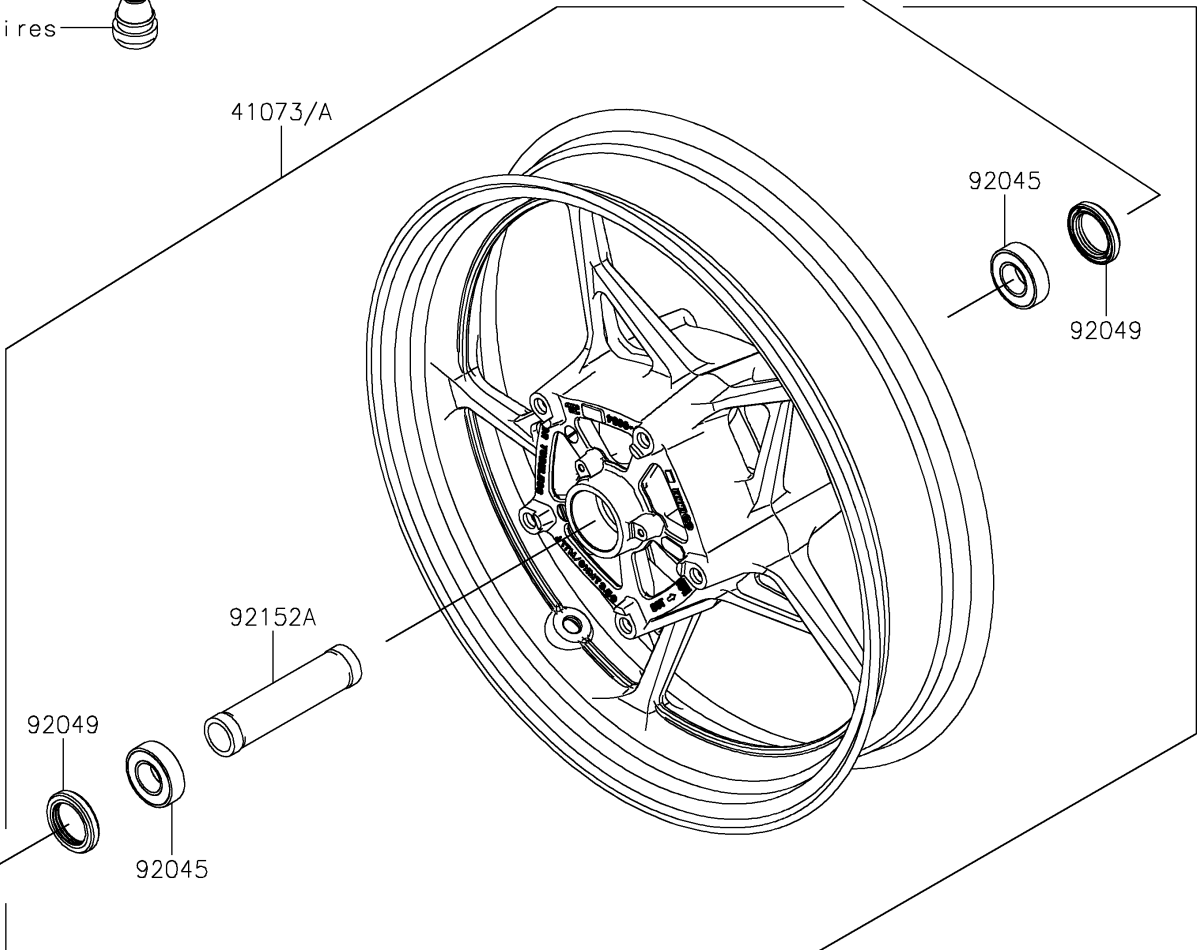

# 2024 Z650 PARTS DIAGRAM

Front Wheel

F2230

### Front Wheel

ITEM NAME	PART NUMBER	QUANTITY
AXLE,FR,20X209 (Ref # 41068)	41068-0616	1
WHEEL-ASSY,FR,N.F.M.RED (Ref # 41073)	41073-0702-63D	1
WHEEL-ASSY,FR,G.BLACK (Ref # 41073A)	41073-0702-QT	1
BEARING-BALL,20X42X12 (Ref # 92045)	92045-0820	2
SEAL-OIL,BJN30427 (Ref # 92049)	92049-0130	2
COLLAR,20X30X15.5 (Ref # 92152)	92152-0946	2
COLLAR,20.2X27.2X115 (Ref # 92152A)	92152-2227	1