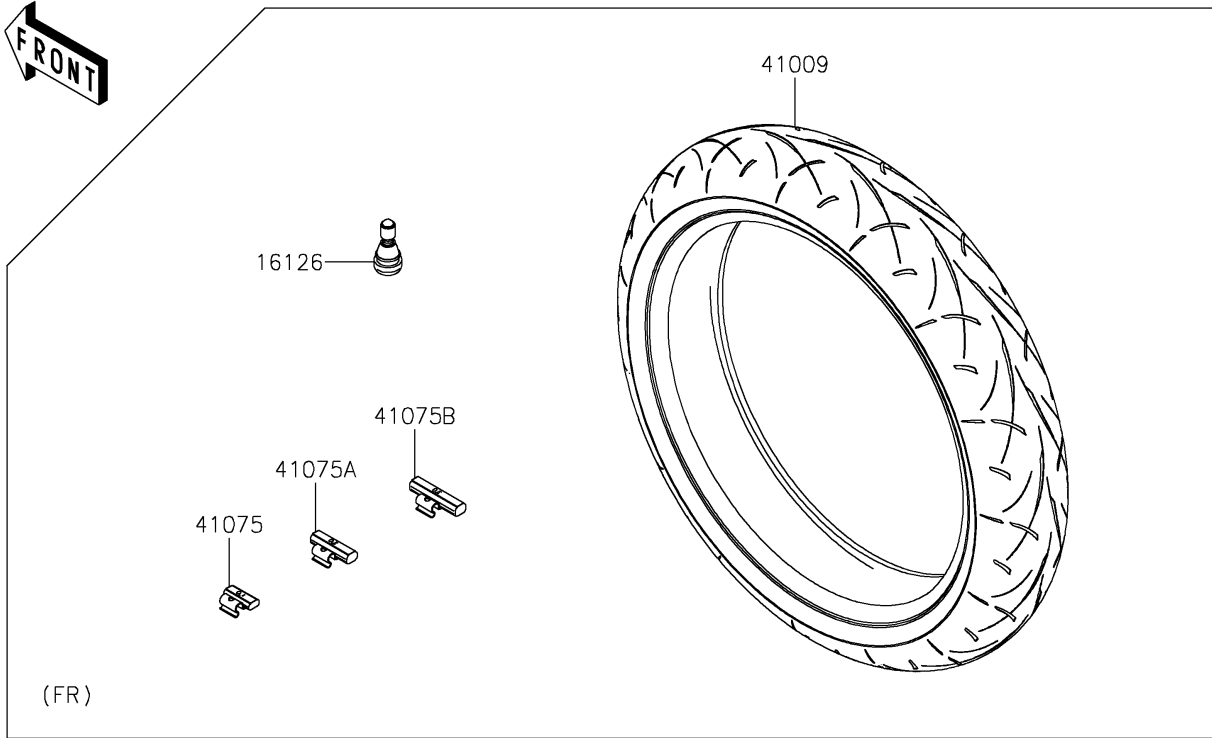

2024 Z650 PARTS DIAGRAM

Tires

F2210

2024 Z650 PARTS LIST

Tires

ITEM NAME	PART NUMBER	QUANTITY
VALVE,TIRE (Ref # 16126)	16126-1140	2
TIRE,FR,120/70ZR17(58W) (Ref # 41009)	41009-0832	1
TIRE,RR,160/60ZR17(69W) (Ref # 41009A)	41009-0833	1
BALANCER-WHEEL,10G,SILVER (Ref # 41075)	41075-0007	AR
BALANCER-WHEEL,20G,SILVER (Ref # 41075A)	41075-0008	AR
BALANCER-WHEEL,30G,SILVER (Ref # 41075B)	41075-0009	AR