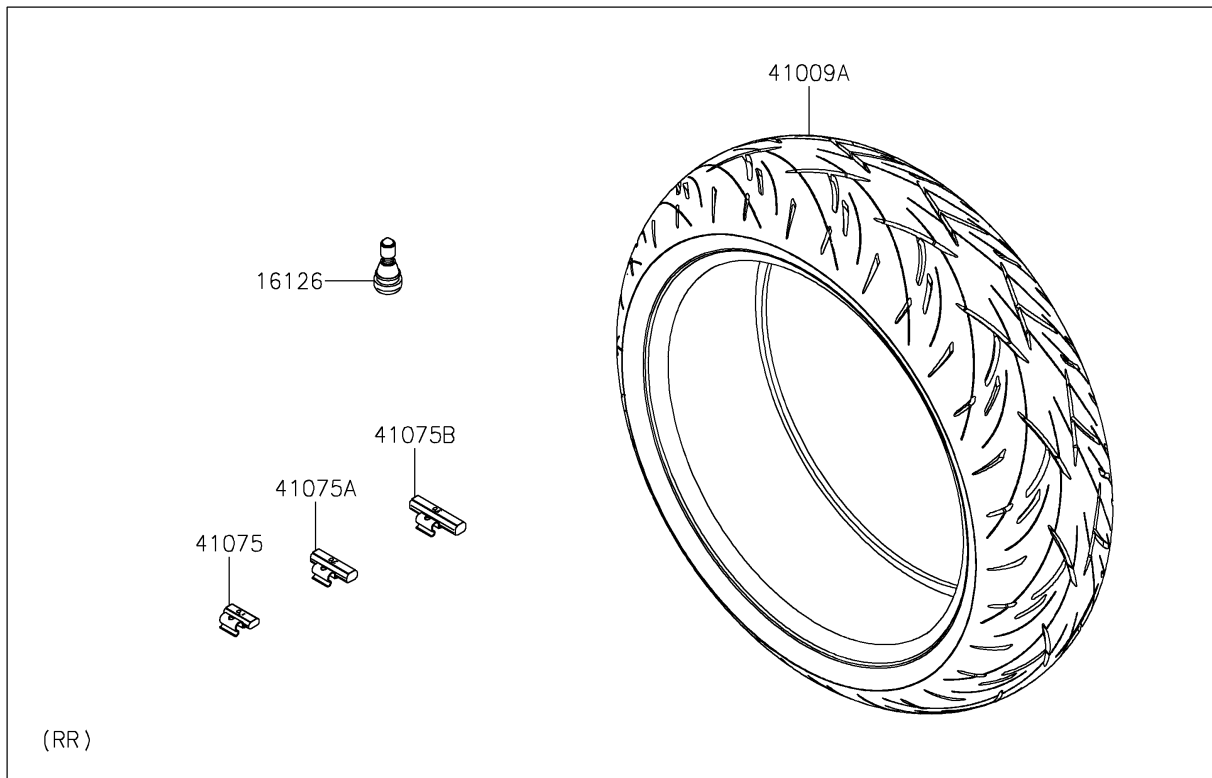

2024 Z650 PARTS DIAGRAM

Tires

F2210

2024 Z650 PARTS LIST

Tires

ITEM NAME	PART NUMBER	QUANTITY
VALVE,TIRE (Ref # 16126)	16126-1140	2
TIRE,FR,120/70ZR17(58W) (Ref # 41009)	41009-0832	1
TIRE,RR,160/60ZR17(69W) (Ref # 41009A)	41009-0833	1
BALANCER-WHEEL,10G,SILVER (Ref # 41075)	41075-0007	AR
BALANCER-WHEEL,20G,SILVER (Ref # 41075A)	41075-0008	AR
BALANCER-WHEEL,30G,SILVER (Ref # 41075B)	41075-0009	AR