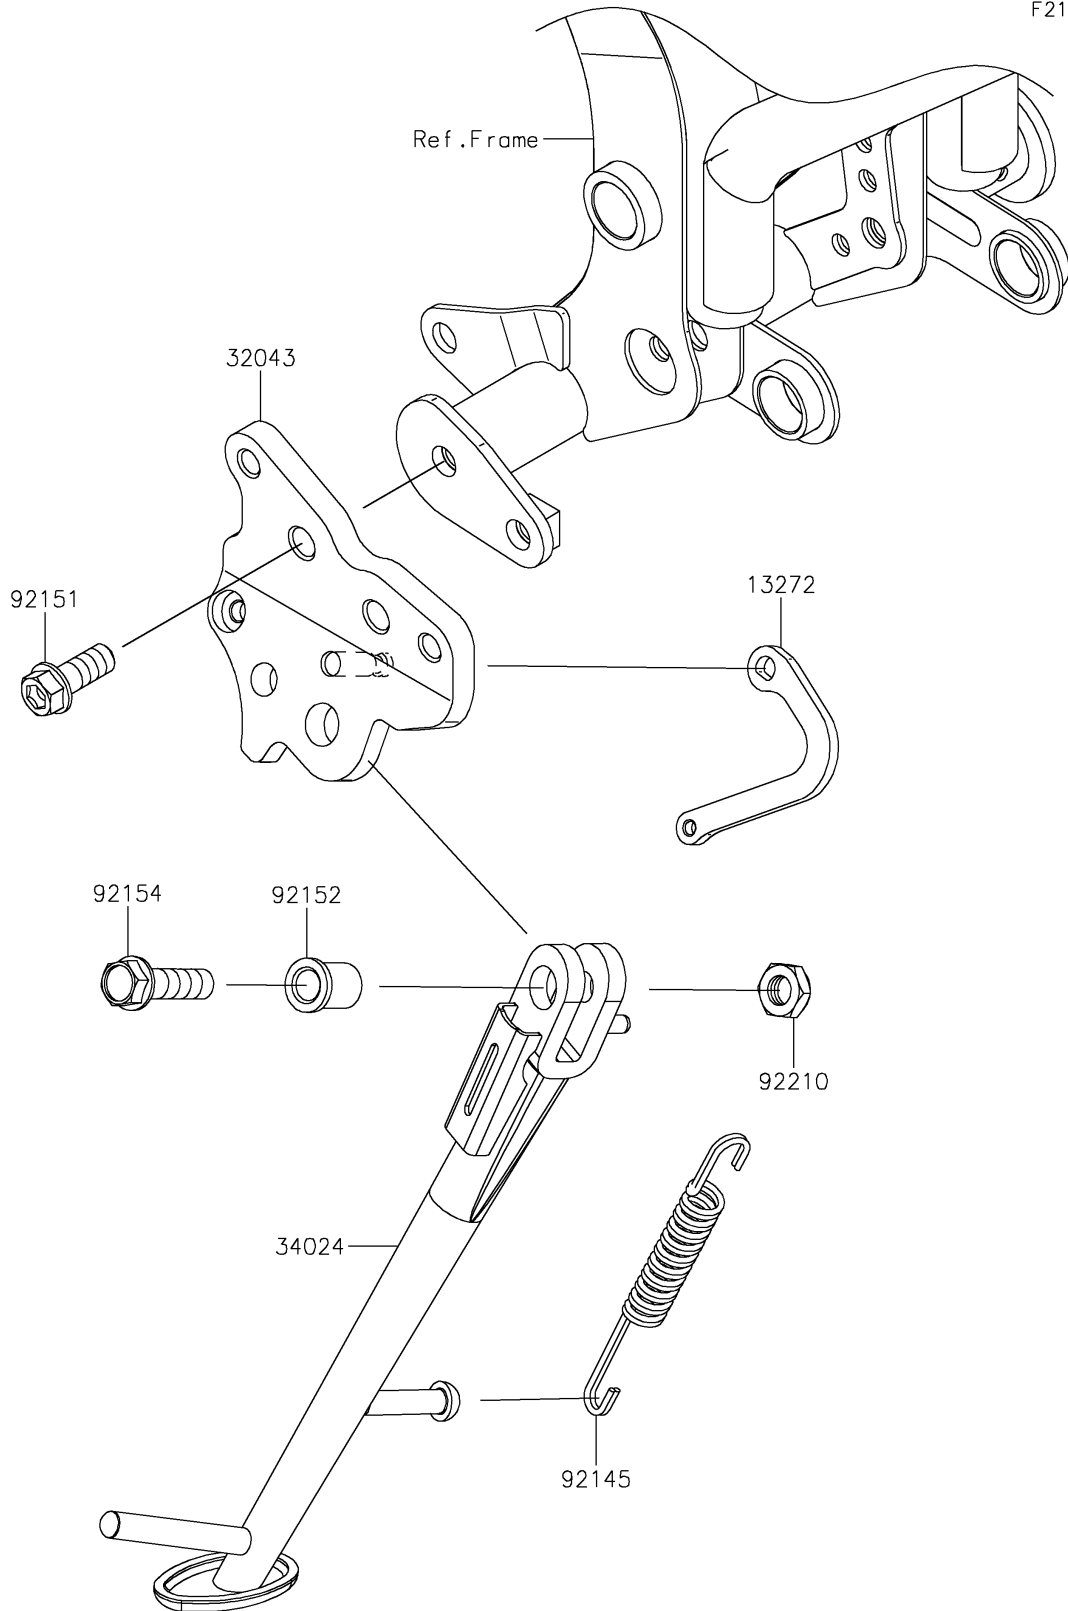

2024 Z650 PARTS DIAGRAM

Stand(s)

F2190

2024 Z650 PARTS LIST

Stand(s)

ITEM NAME	PART NUMBER	QUANTITY
PLATE,SPRING (Ref # 13272)	13272-2166	1
BRACKET-STAND (Ref # 32043)	32043-0620	1
STAND-SIDE (Ref # 34024)	34024-0169	1
SPRING,SIDE STAND (Ref # 92145)	92145-1735	1
BOLT,FLANGED,10X25 (Ref # 92151)	92151-1802	2
COLLAR,10.2X18X20.1 (Ref # 92152)	92152-2299	1
BOLT,FLANGED,10X37 (Ref # 92154)	92154-1352	1
NUT,LOCK,10MM (Ref # 92210)	92210-0784	1