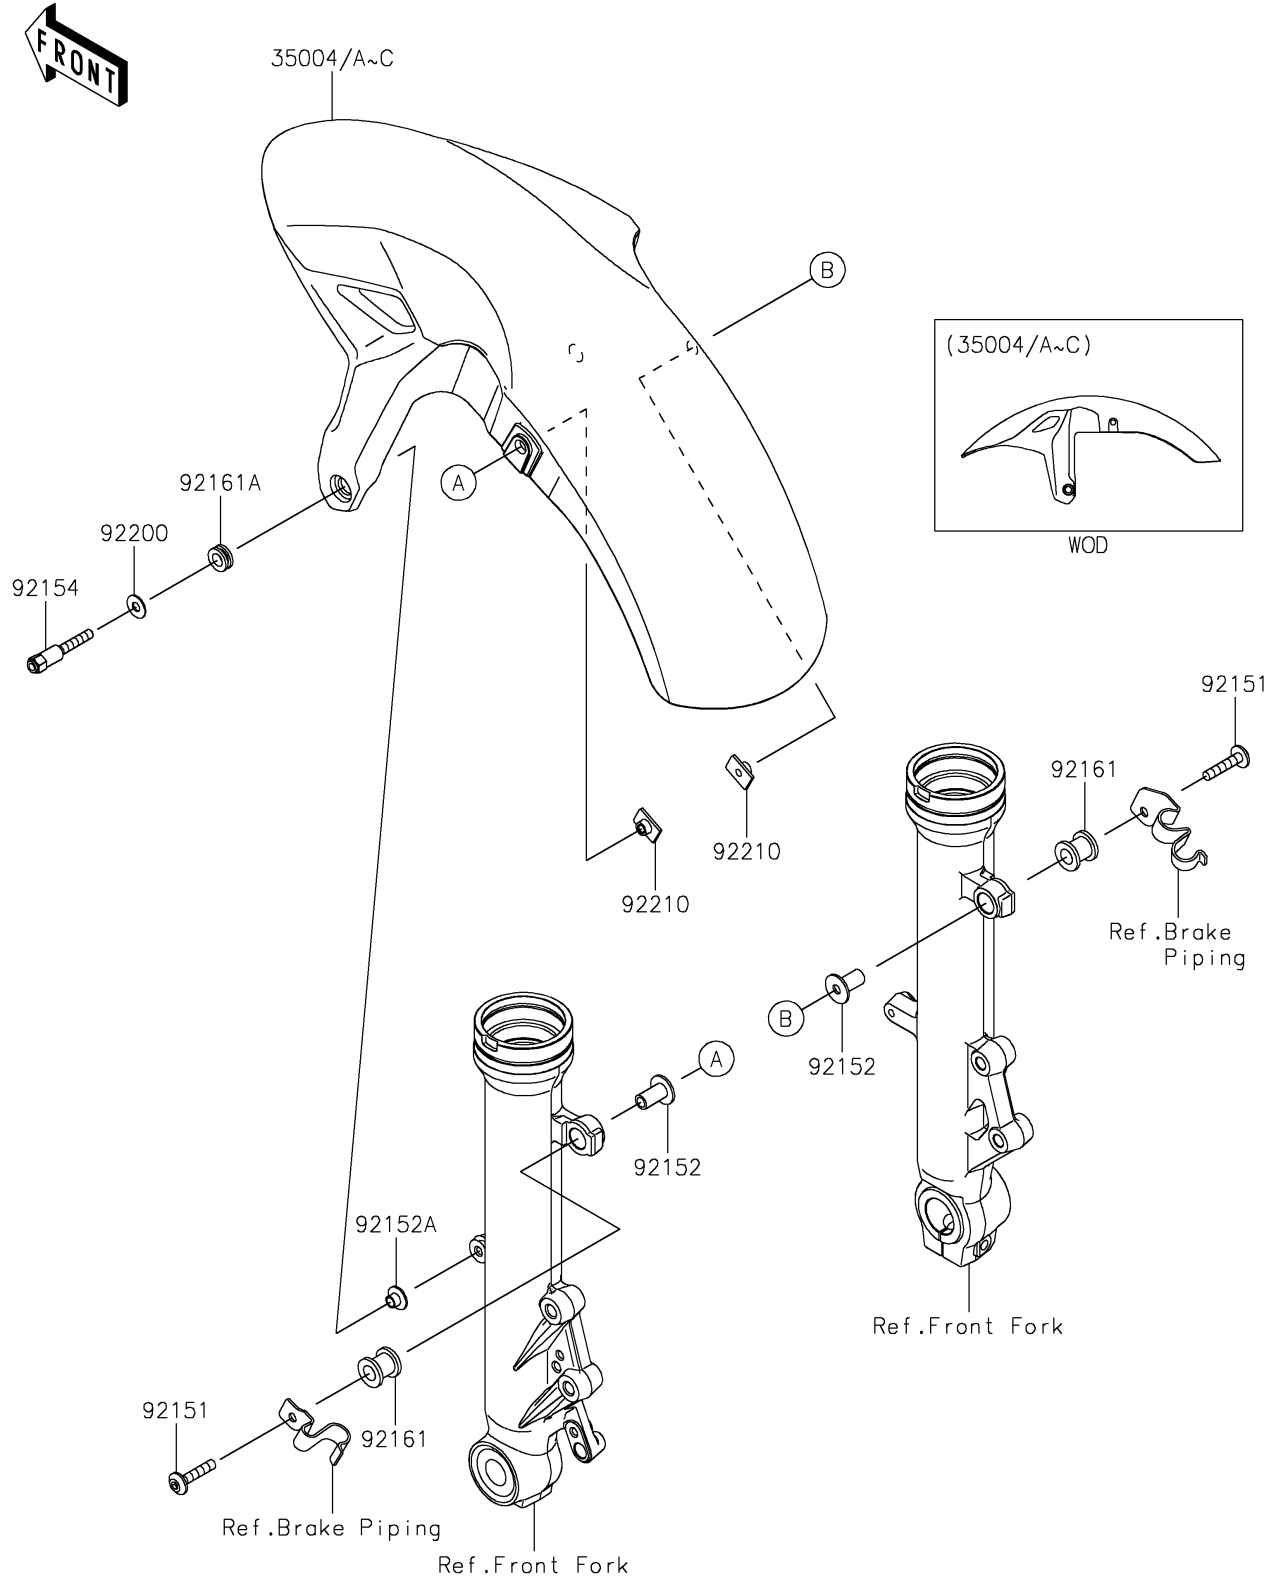

2024 Z650 PARTS DIAGRAM

Front Fender(s)

F2171

2024 Z650 PARTS LIST

Front Fender(s)

ITEM NAME	PART NUMBER	QUANTITY
FENDER-FRONT,M.M.G.GRAY (Ref # 35004A)	35004-0358-68P	1
FENDER-FRONT,EBONY (Ref # 35004C)	35004-0358-H8	1
BOLT,SOCKET,6X30 (Ref # 92151)	92151-1605	2
COLLAR,6.5X10X20.5 (Ref # 92152)	92152-1570	2
COLLAR,6.3X8.3X16 (Ref # 92152A)	92152-1602	2
BOLT (Ref # 92154)	92154-0324	2
DAMPER,10X20X18.9 (Ref # 92161)	92161-1406	2
DAMPER,8.3X16X6.4 (Ref # 92161A)	92161-1848	2
WASHER,6.5X16X1.0 (Ref # 92200)	92200-0796	2
NUT,PLATE,6MM (Ref # 92210)	92210-1352	2