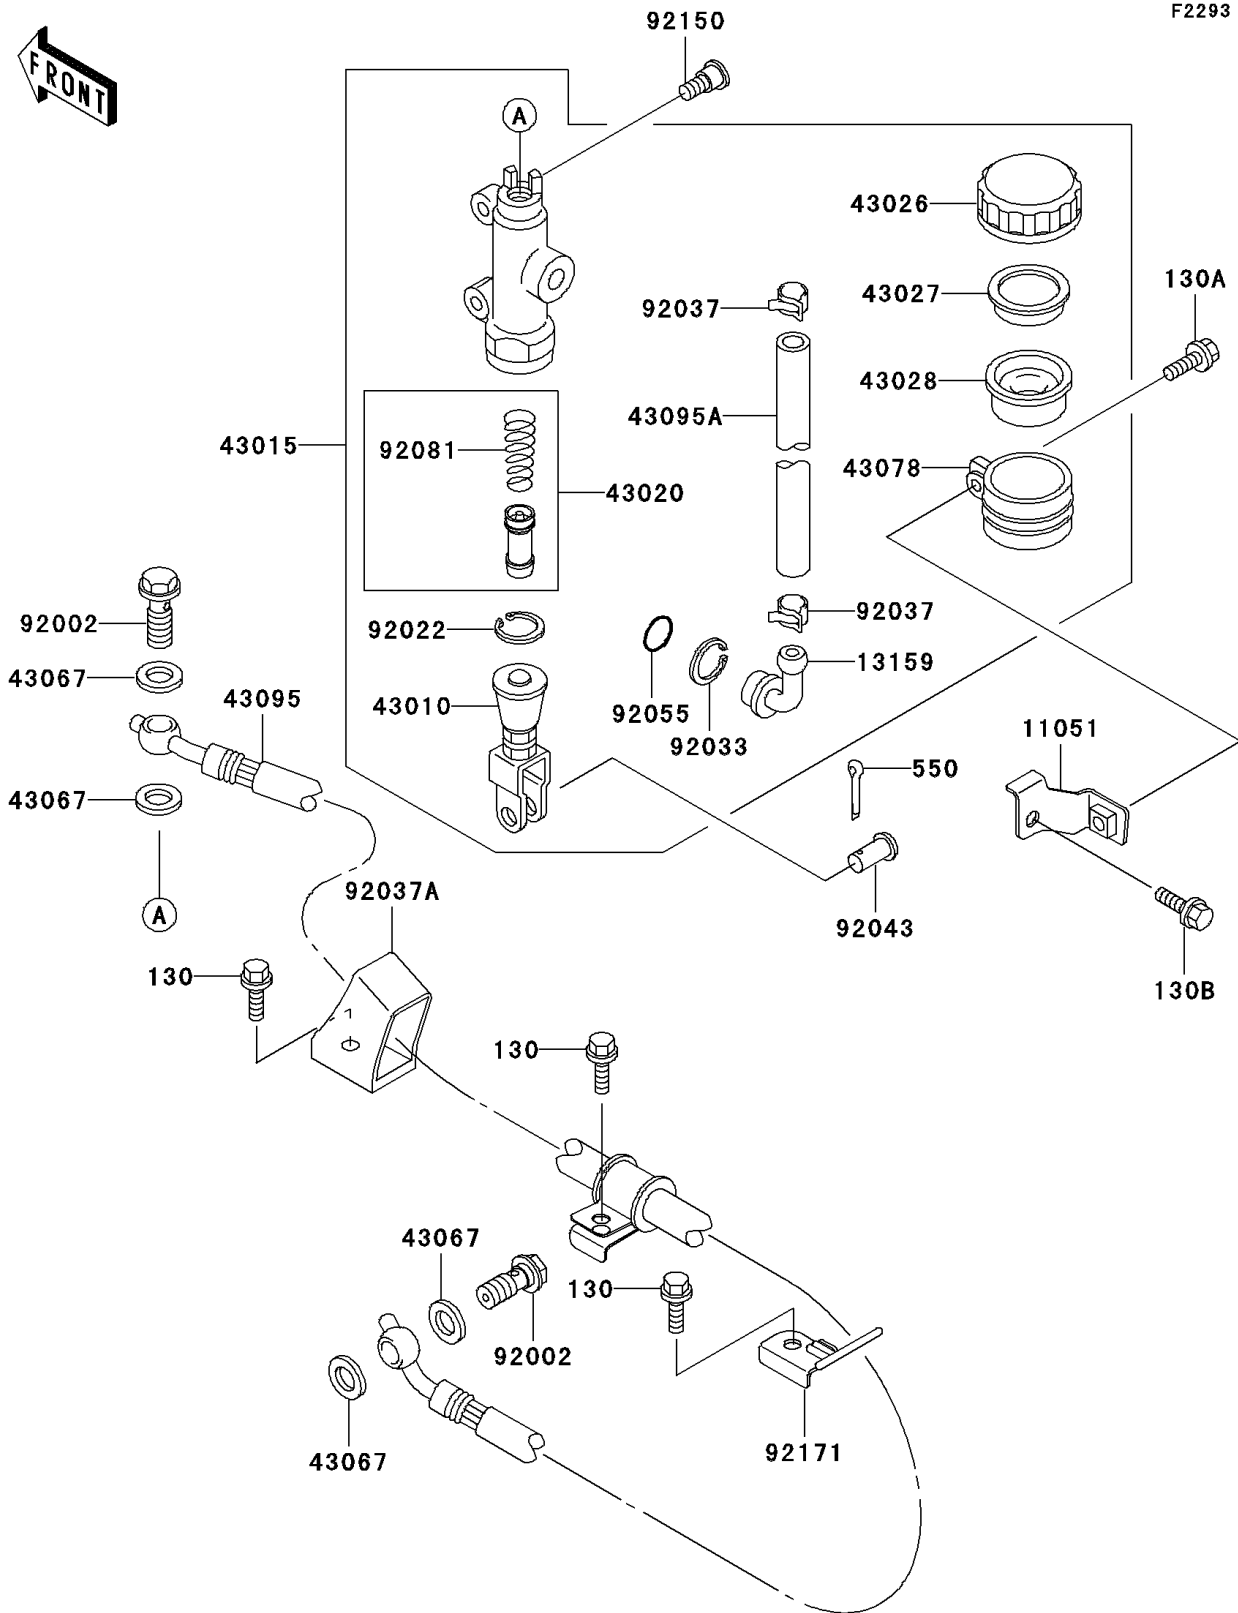

# 2000 Ninja® ZX™-12R PARTS DIAGRAM

Rear Master Cylinder

## 2000 Ninja® ZX™-12R PARTS LIST

### Rear Master Cylinder

ITEM NAME	PART NUMBER	QUANTITY
BOLT-FLANGED (Ref # 130)	130J0610	3
BOLT-FLANGED,6X16,BLACK (Ref # 130A)	130J0616	1
BOLT-FLANGED (Ref # 130B)	130J0620	1
PIN-COTTER,2.0X15 (Ref # 550)	550D2015	1
BRACKET,RESERVOIR TANK (Ref # 11051)	11051-1378	1
CONNECTOR,RR MASTER CYLINDER (Ref # 13159)	13159-1052	1
ROD-ASSY-BRAKE (Ref # 43010)	43010-1055	1
CYLINDER-ASSY-MASTER,RR (Ref # 43015)	43015-1649	1
PISTON-COMP-BRAKE (Ref # 43020)	43020-1057	1
CAP-BRAKE (Ref # 43026)	43026-1051	1
PLATE-DIAPHRAGM (Ref # 43027)	43027-1051	1
DIAPHRAGM,MASTER CYLINDER (Ref # 43028)	43028-1057	1
WASHER,10.5X15X1.5 (Ref # 43067)	43067-001	4
RESERVOIR,RR MASTER CYLINDER (Ref # 43078)	43078-1082	1
HOSE-BRAKE,RR (Ref # 43095)	43095-1154	1
HOSE-BRAKE,RR MASTER CYLINDER (Ref # 43095A)	43095-1161	1
BOLT,OIL,L=23 (Ref # 92002)	92002-1888	2
WASHER,CIRCRIP (Ref # 92022)	92022-1601	1
RING-SNAP,20.5MM (Ref # 92033)	92033-1186	1
CLAMP,BRAKE HOSE (Ref # 92037)	92037-1547	2
CLAMP,HOSE (Ref # 92037A)	92037-1896	1
PIN,8MM (Ref # 92043)	92043-1303	1
RING-O,MASTER CYLINDER (Ref # 92055)	92055-1251	1
SPRING,MASTER CYLINDER (Ref # 92081)	92081-1737	1
BOLT,SOCKET,8X30 (Ref # 92150)	92150-1843	2
CLAMP,BRAKE HOSE,RR (Ref # 92171)	92171-1162	1