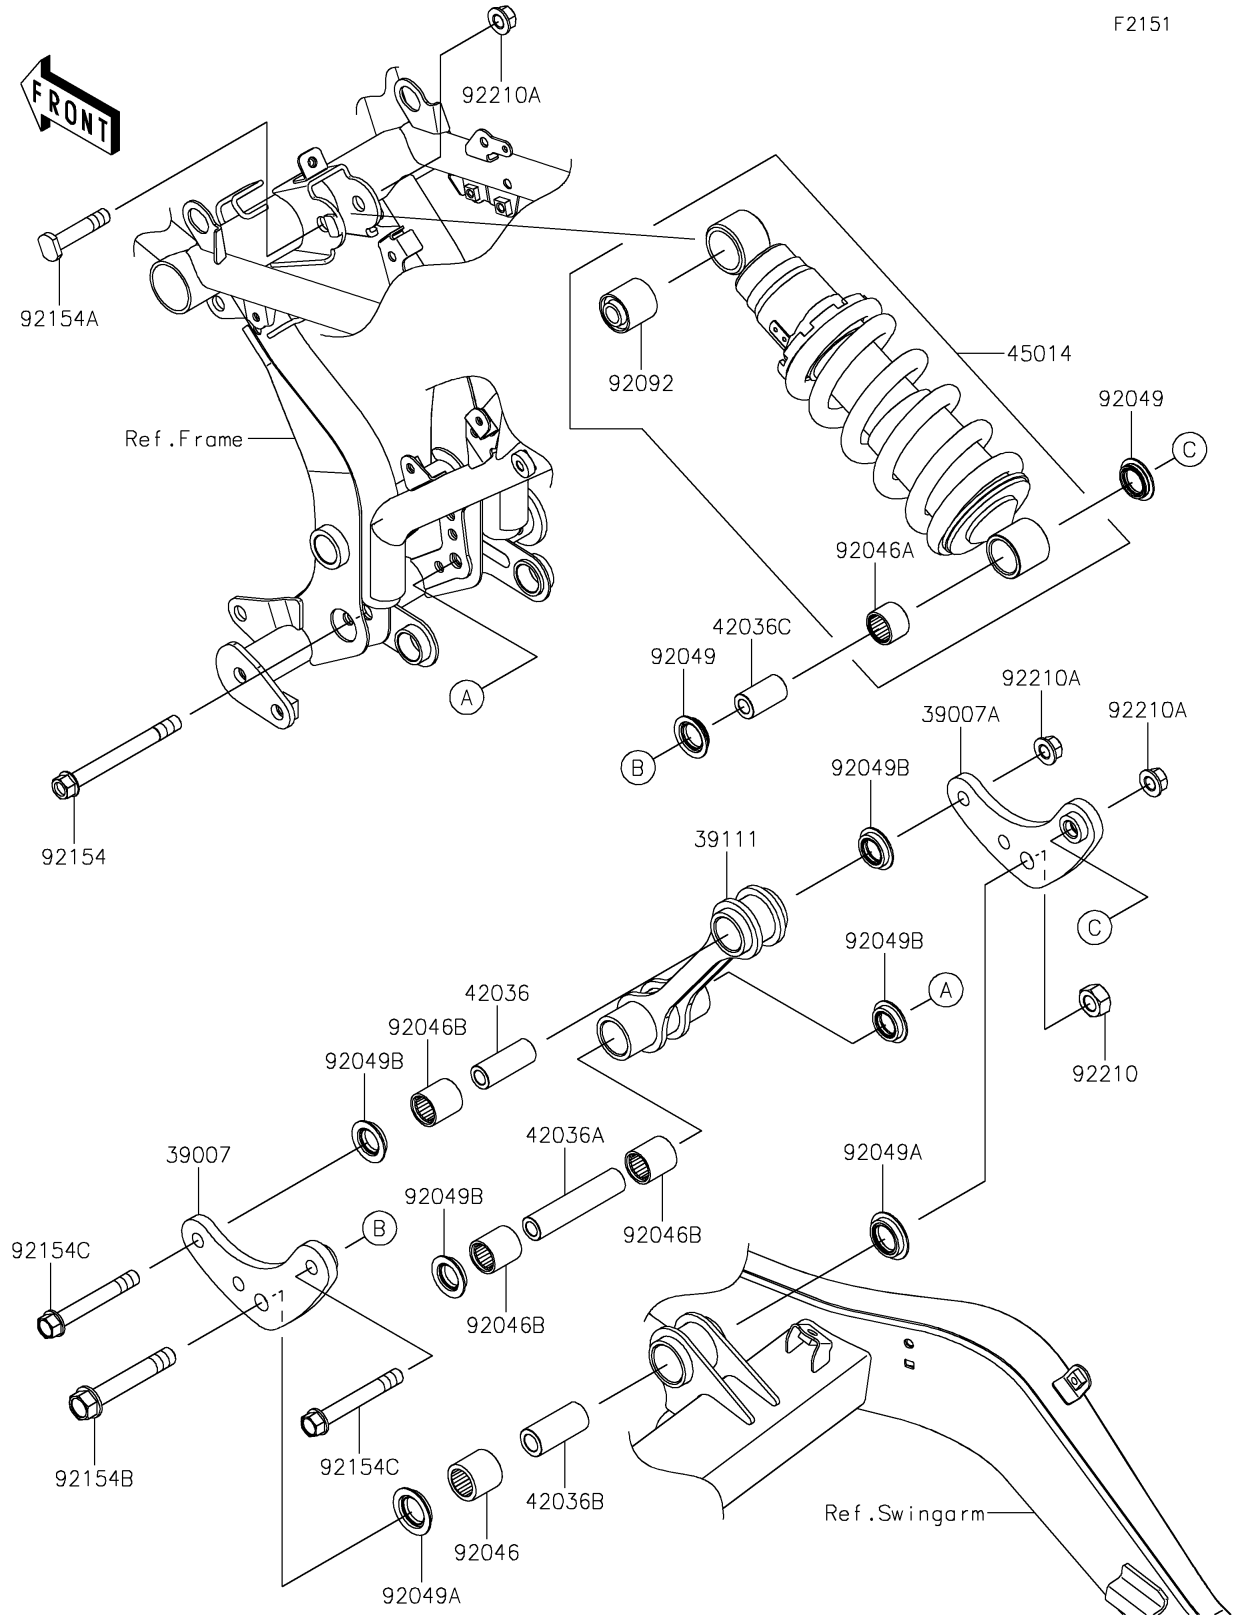

2023 Z650 PARTS DIAGRAM

Suspension/Shock Absorber

2023 Z650 PARTS LIST

Suspension/Shock Absorber

ITEM NAME	PART NUMBER	QUANTITY
ARM-SUSP,LH (Ref # 39007)	39007-0401	1
ARM-SUSP,RH (Ref # 39007A)	39007-0402	1
ROD-TIE (Ref # 39111)	39111-0343	1
SLEEVE,10.1X17X44.5 (Ref # 42036)	42036-0718	1
SLEEVE,10.1X17X79.8 (Ref # 42036A)	42036-0787	1
SLEEVE,12.1X20X44.5 (Ref # 42036B)	42036-0788	1
SLEEVE,10.1X18X32 (Ref # 42036C)	42036-1344	1
SHOCKABSORBER,P.SILVER (Ref # 45014)	45014-0565-458	1
BEARING-NEEDLE,7E-HVS20X27X25 (Ref # 92046)	92046-1236	1
BEARING-NEEDLE,SFYZM182417 (Ref # 92046A)	92046-1272	1
BEARING-NEEDLE,SFYZM172425 (Ref # 92046B)	92046-1273	3
SEAL-OIL (Ref # 92049)	92049-0133	2
SEAL-OIL,ARM (Ref # 92049A)	92049-1109	2
SEAL-OIL,MHA17245.7F (Ref # 92049B)	92049-1223	4
BUSHING-RUBBER (Ref # 92092)	92092-1058	1
BOLT,FLANGED,10X100 (Ref # 92154)	92154-1257	1
BOLT,10X50 (Ref # 92154A)	92154-2165	1
BOLT,FLANGED,12X75 (Ref # 92154B)	92154-2166	1
BOLT,FLANGED,10X75 (Ref # 92154C)	92154-2226	2
NUT,LOCK,12MM (Ref # 92210)	92210-0274	1
NUT,LOCK,FLANGED,10MM (Ref # 92210A)	92210-1139	3