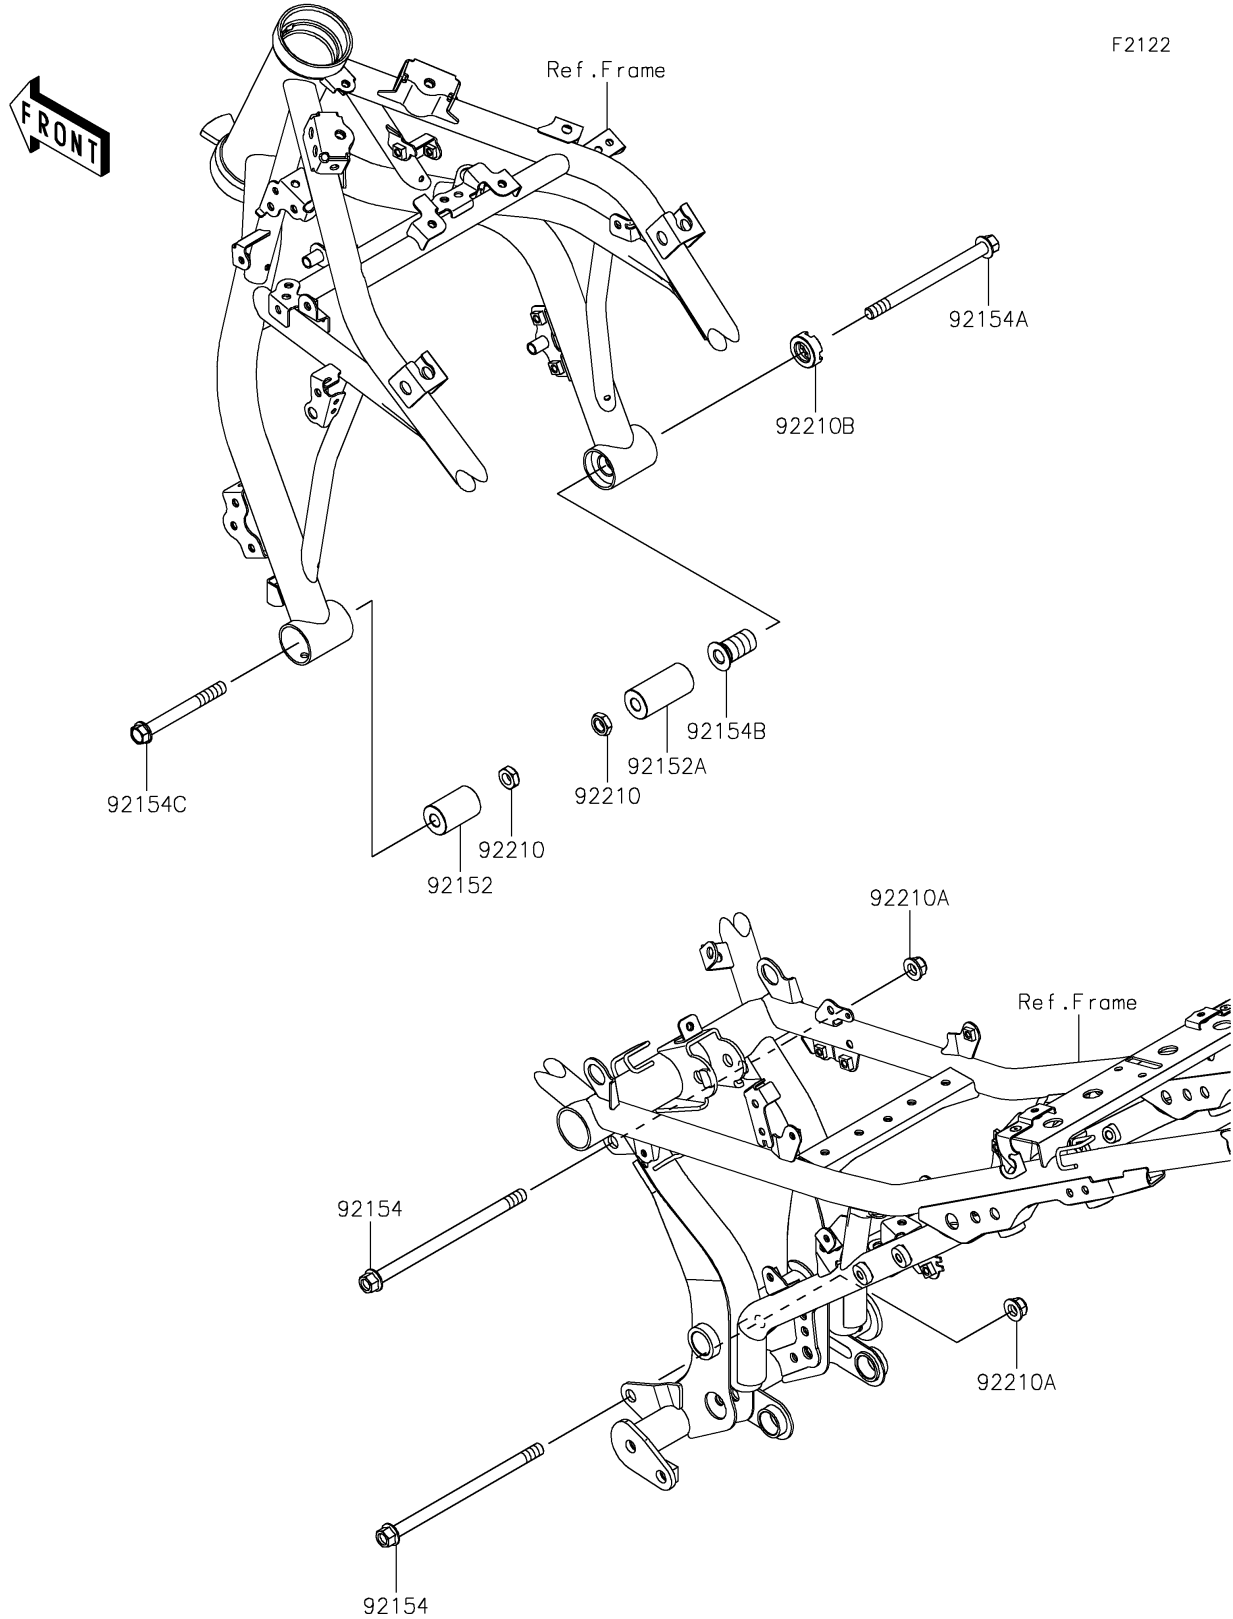

2024 Z650 PARTS DIAGRAM

Engine Mount

2024 Z650 PARTS LIST

Engine Mount

| ITEM NAME | PART NUMBER | QUANTITY |
|--------------------------------------|-------------|----------|
| COLLAR,10.5X26X40 (Ref # 92152) | 92152-2230 | 1 |
| COLLAR,10.5X26X54 (Ref # 92152A) | 92152-2231 | 1 |
| BOLT,FLANGED,10X170 (Ref # 92154) | 92154-0840 | 2 |
| BOLT,FLANGED,10X132 (Ref # 92154A) | 92154-2167 | 1 |
| BOLT,ADJUST,18X35 (Ref # 92154B) | 92154-2168 | 1 |
| BOLT,FLANGED,10X90 (Ref # 92154C) | 92154-7182 | 1 |
| NUT,LOCK,10MM (Ref # 92210) | 92210-0784 | 2 |
| NUT,LOCK,FLANGED,10MM (Ref # 92210A) | 92210-1081 | 2 |
| NUT,18MM (Ref # 92210B) | 92210-1203 | 1 |