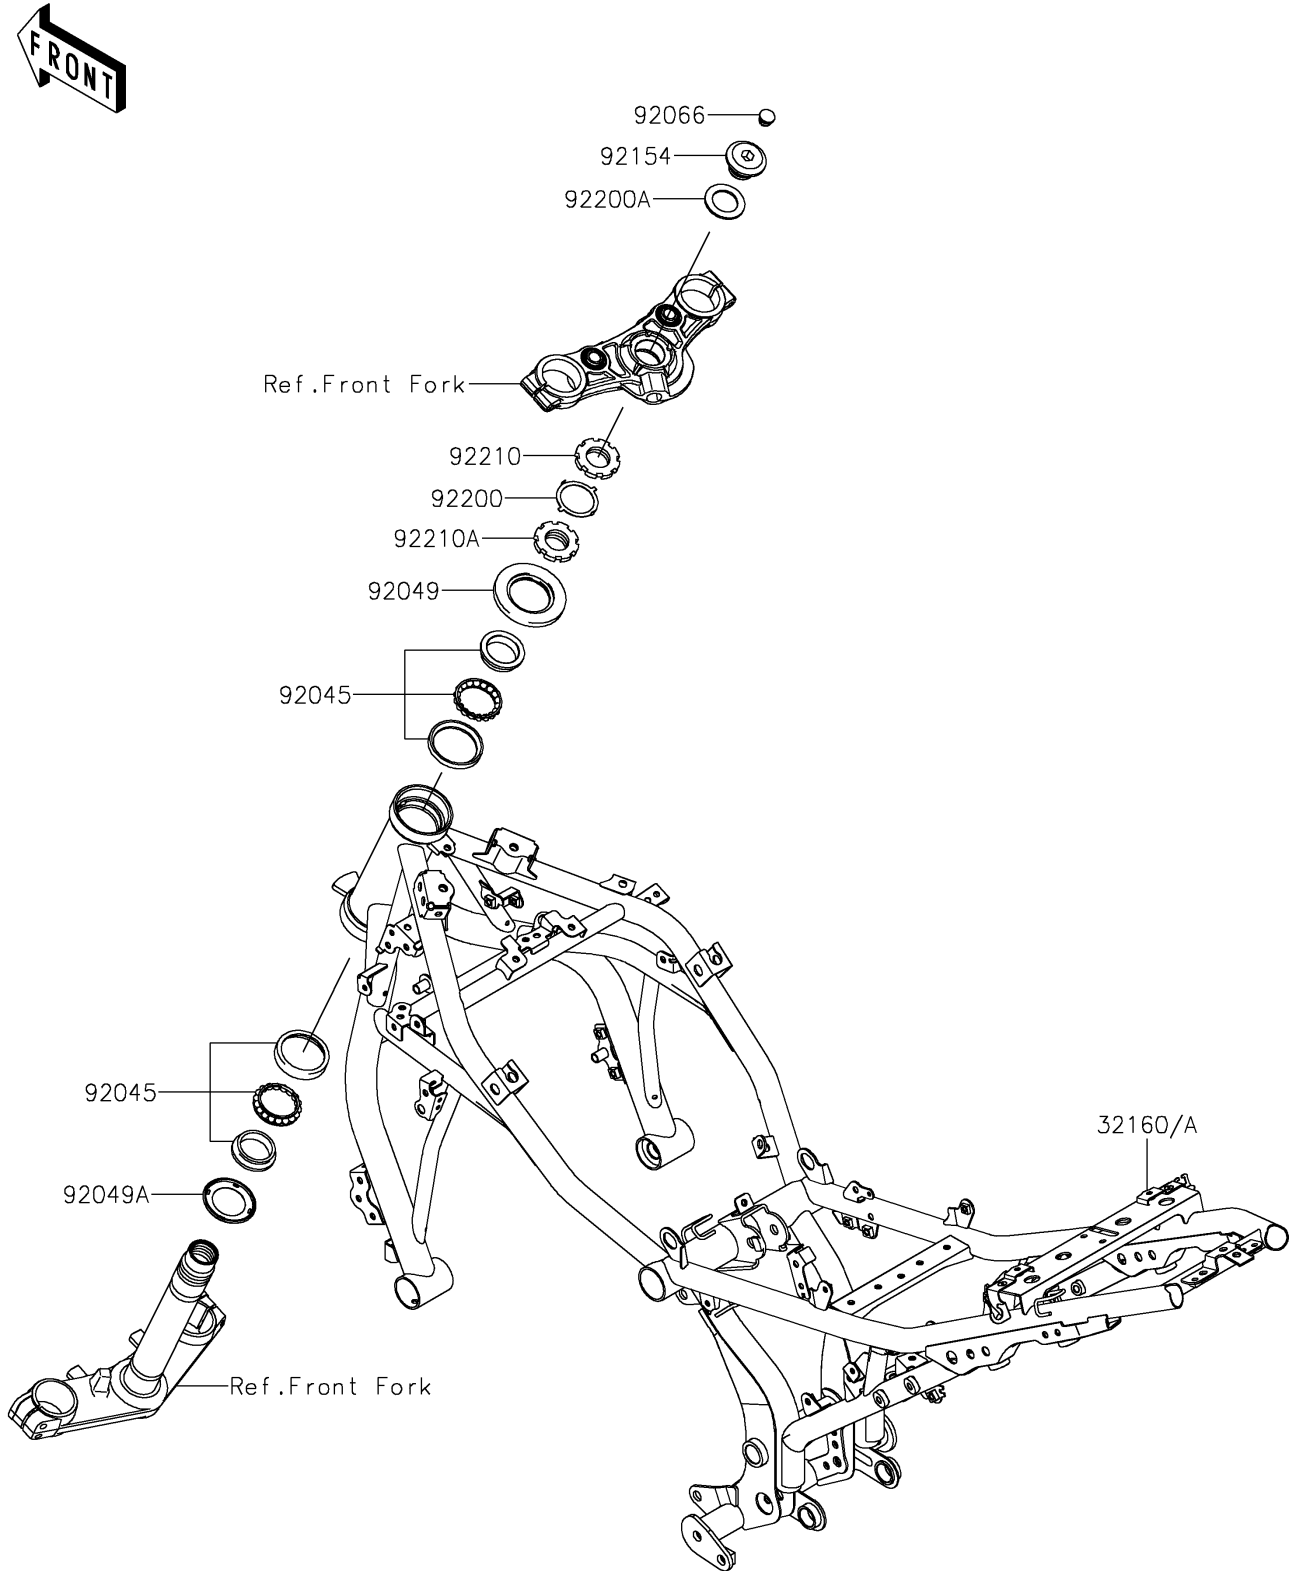

2024 Z650 PARTS DIAGRAM

Frame

F2120

2024 Z650 PARTS LIST

Frame

ITEM NAME	PART NUMBER	QUANTITY
FRAME-COMP,G.B.GREEN (Ref # 32160)	32160-1961-46Y	1
FRAME-COMP,N.F.M.RED (Ref # 32160A)	32160-1961-63D	1
BEARING-BALL,SF07A17PX1V1 (Ref # 92045)	92045-1384	2
SEAL-OIL (Ref # 92049)	92049-0131	1
SEAL-OIL (Ref # 92049A)	92049-0137	1
PLUG (Ref # 92066)	92066-0071	1
BOLT,26MM (Ref # 92154)	92154-3818	1
WASHER (Ref # 92200)	92200-0036	1
WASHER,27X42X2.3 (Ref # 92200A)	92200-0753	1
NUT,STEERING STEM,35MM (Ref # 92210)	92210-0534	1
NUT,STEERING STEM,35MM (Ref # 92210A)	92210-0535	1