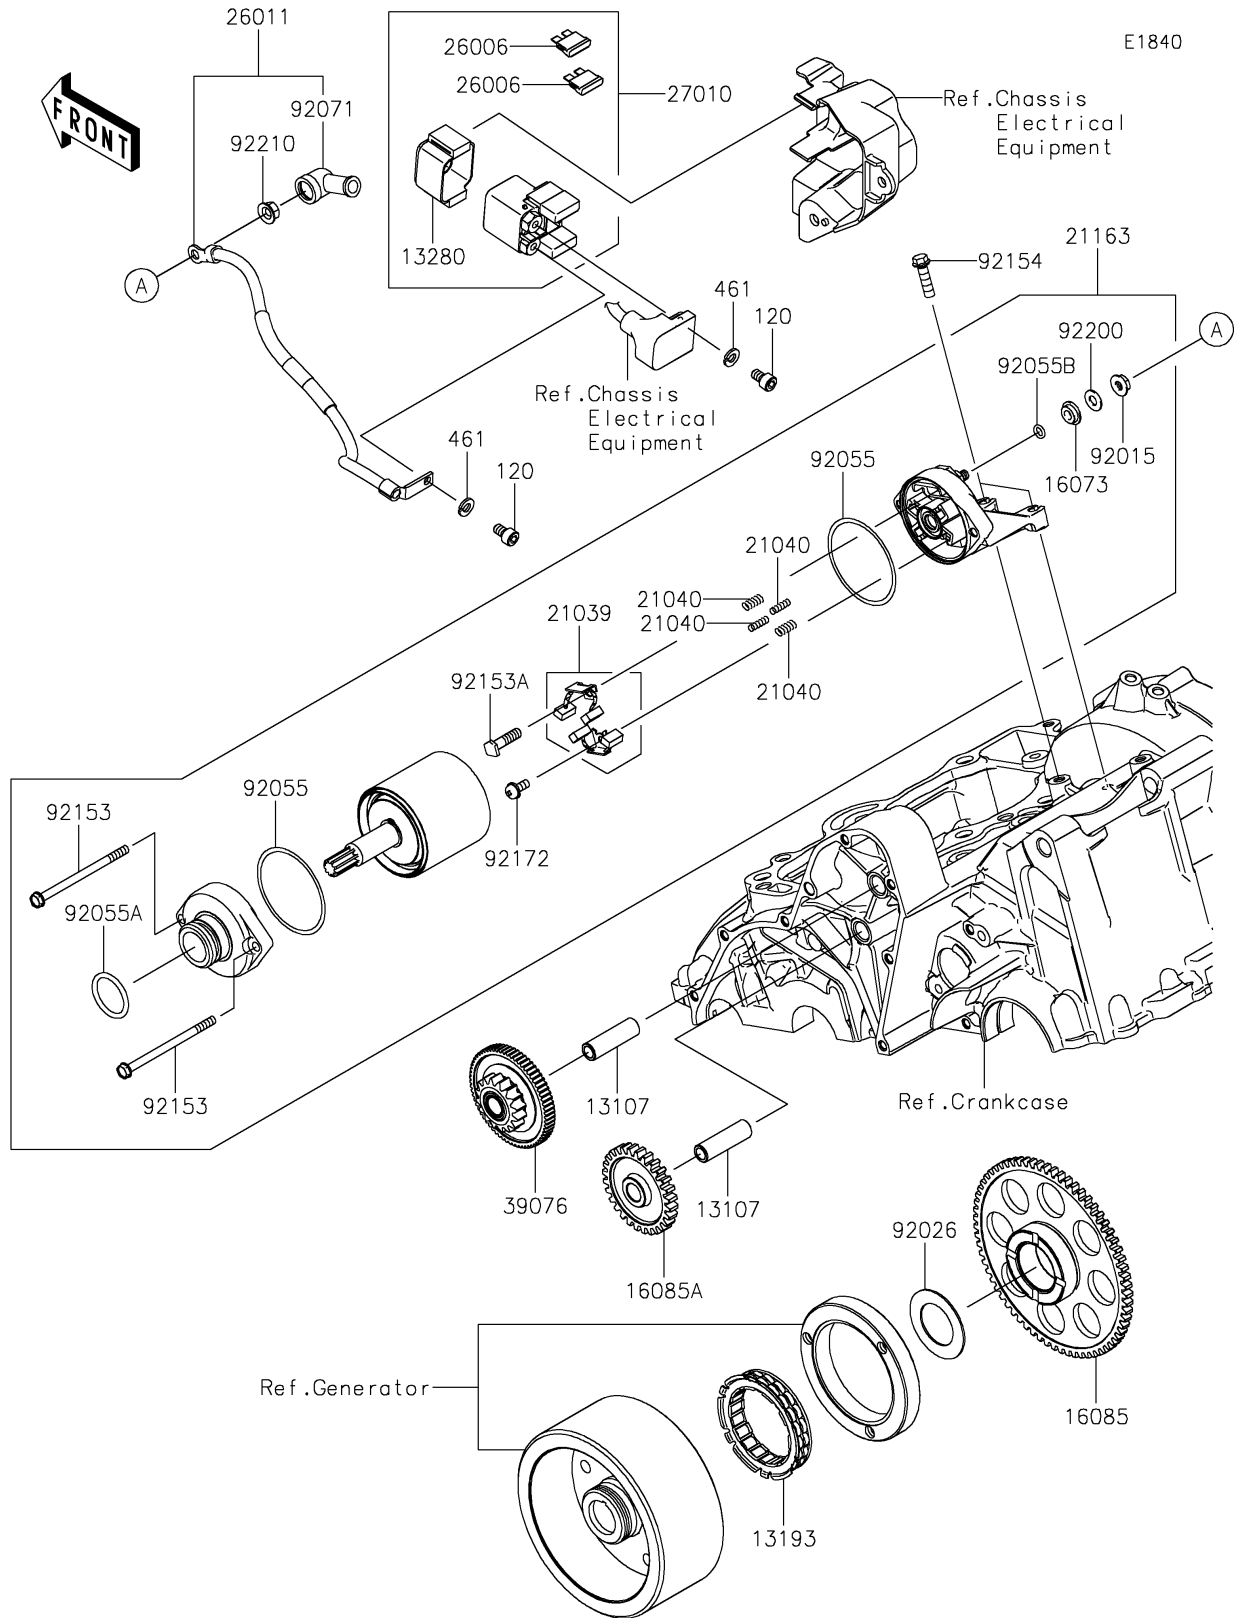

# 2024 Z650 PARTS DIAGRAM

## Starter Motor

## 2024 Z650 PARTS LIST

### Starter Motor

ITEM NAME	PART NUMBER	QUANTITY
SHAFT,IDLE GEAR (Ref # 13107)	13107-1106	2
CLUTCH-ASSY-ONEWAY (Ref # 13193)	13193-0006	1
HOLDER (Ref # 13280)	13280-0710	1
INSULATOR (Ref # 16073)	16073-0053	1
GEAR,67T (Ref # 16085)	16085-0076	1
GEAR,IDLE,28T (Ref # 16085A)	16085-0148	1
BRUSH,CARBON (Ref # 21039)	21039-0004	1
SPRING-BRUSH (Ref # 21040)	21040-0003	4
STARTER-ELECTRIC (Ref # 21163)	21163-0746	1
FUSE,BLADE,30A,GREEN (Ref # 26006)	26006-1006	2
WIRE-LEAD (Ref # 26011)	26011-0939	1
SWITCH,MAGNETIC (Ref # 27010)	27010-0709	1
LIMITER,16T&66T (Ref # 39076)	39076-0034	1
NUT,STARTER MOTOR (Ref # 92015)	92015-1476	1
SPACER,29.1X47.5X1.2 (Ref # 92026)	92026-087	1
RING-O (Ref # 92055)	92055-0136	2
RING-O (Ref # 92055A)	92055-1276	1
RING-O,4.5X2.0 (Ref # 92055B)	92055-1370	1
GROMMET (Ref # 92071)	92071-0024	1
BOLT (Ref # 92153)	92153-1850	2
BOLT (Ref # 92153A)	92153-1866	1
BOLT,FLANGED,6X22 (Ref # 92154)	92154-0504	2
SCREW (Ref # 92172)	92172-0334	1
WASHER (Ref # 92200)	92200-0386	1
NUT,6MM (Ref # 92210)	92210-0188	1
BOLT-SOCKET,6X10 (Ref # 120)	120CB0610	2
WASHER-SPRING,6MM (Ref # 461)	461DB0600	2