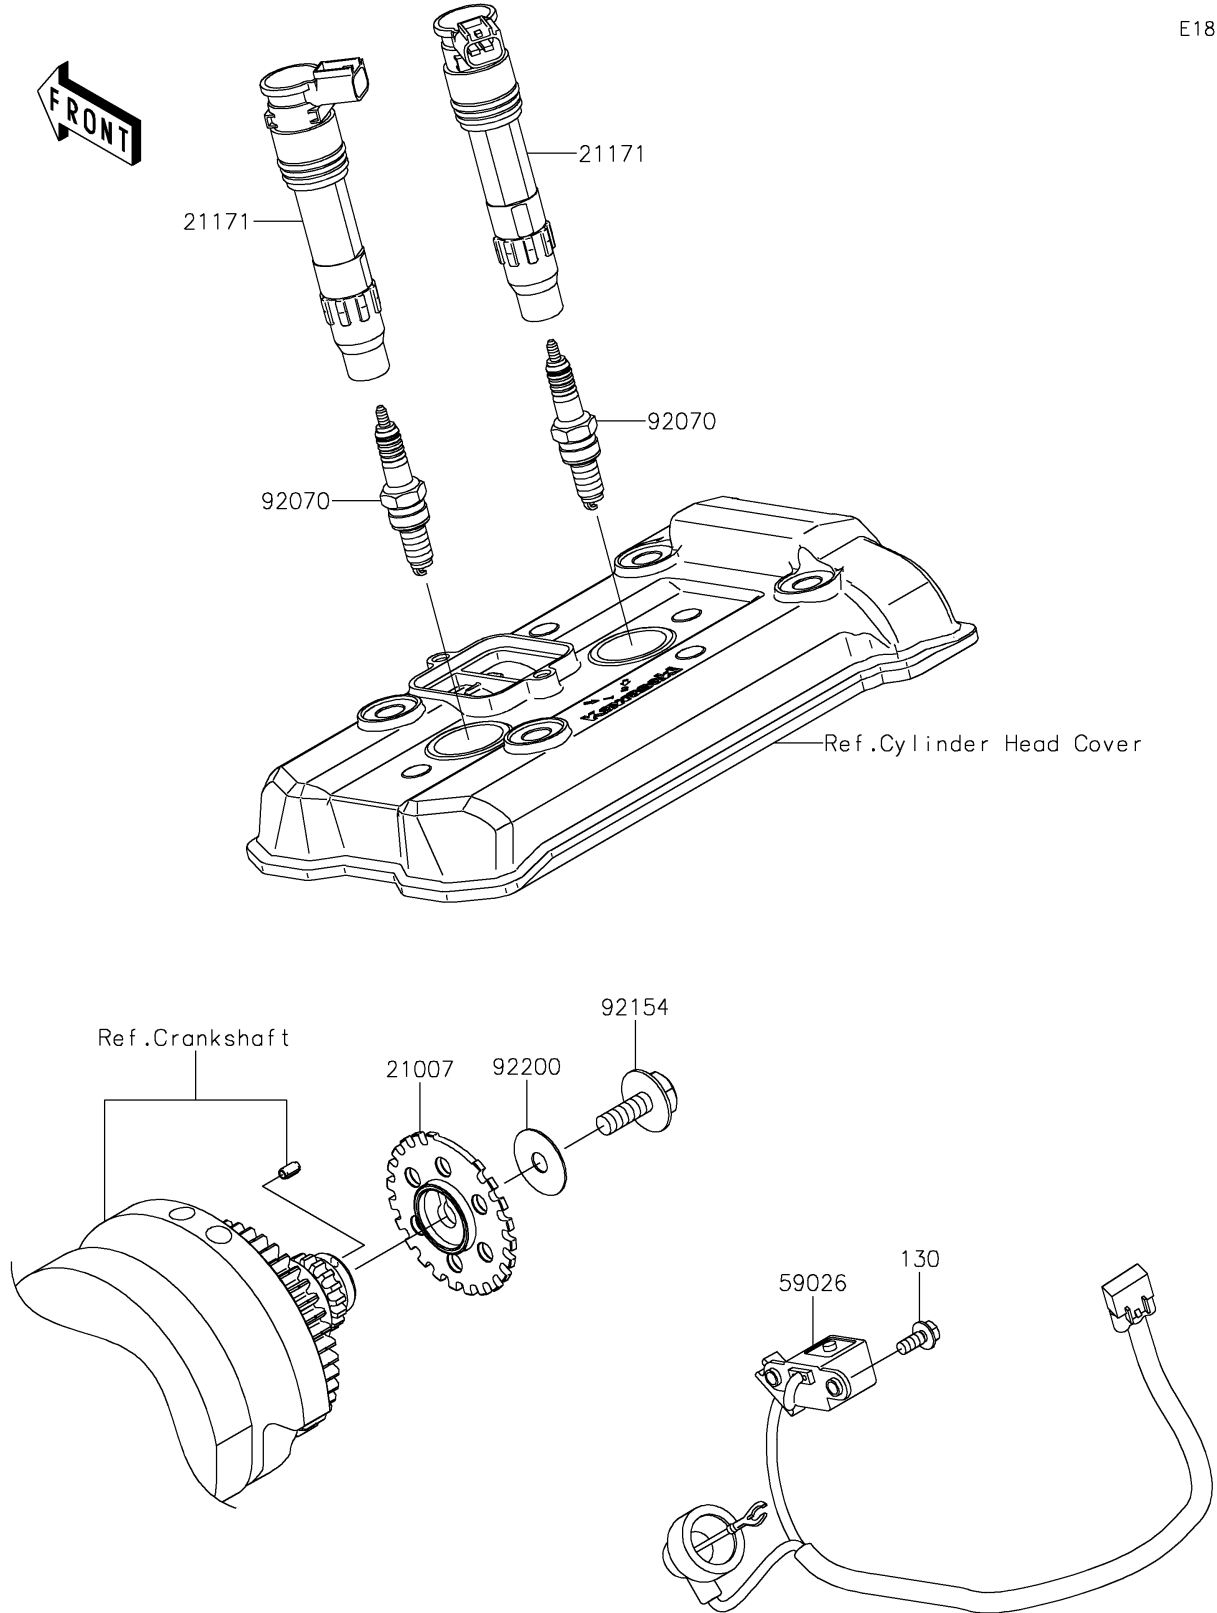

2024 Z650 PARTS DIAGRAM

Ignition System

E1830

2024 Z650 PARTS LIST

Ignition System

ITEM NAME	PART NUMBER	QUANTITY
ROTOR,PULSING (Ref # 21007)	21007-0053	1
COIL-ASSY-IGNITION (Ref # 21171)	21171-0033	2
COIL-PULSING (Ref # 59026)	59026-0045	1
PLUG-SPARK,CR9EIA(NGK) (Ref # 92070)	92070-0014	2
BOLT,FLANGED,8X23 (Ref # 92154)	92154-0187	1
WASHER,8.5X28X0.8 (Ref # 92200)	92200-0274	1
BOLT-FLANGED,5X12 (Ref # 130)	130BA0512	2