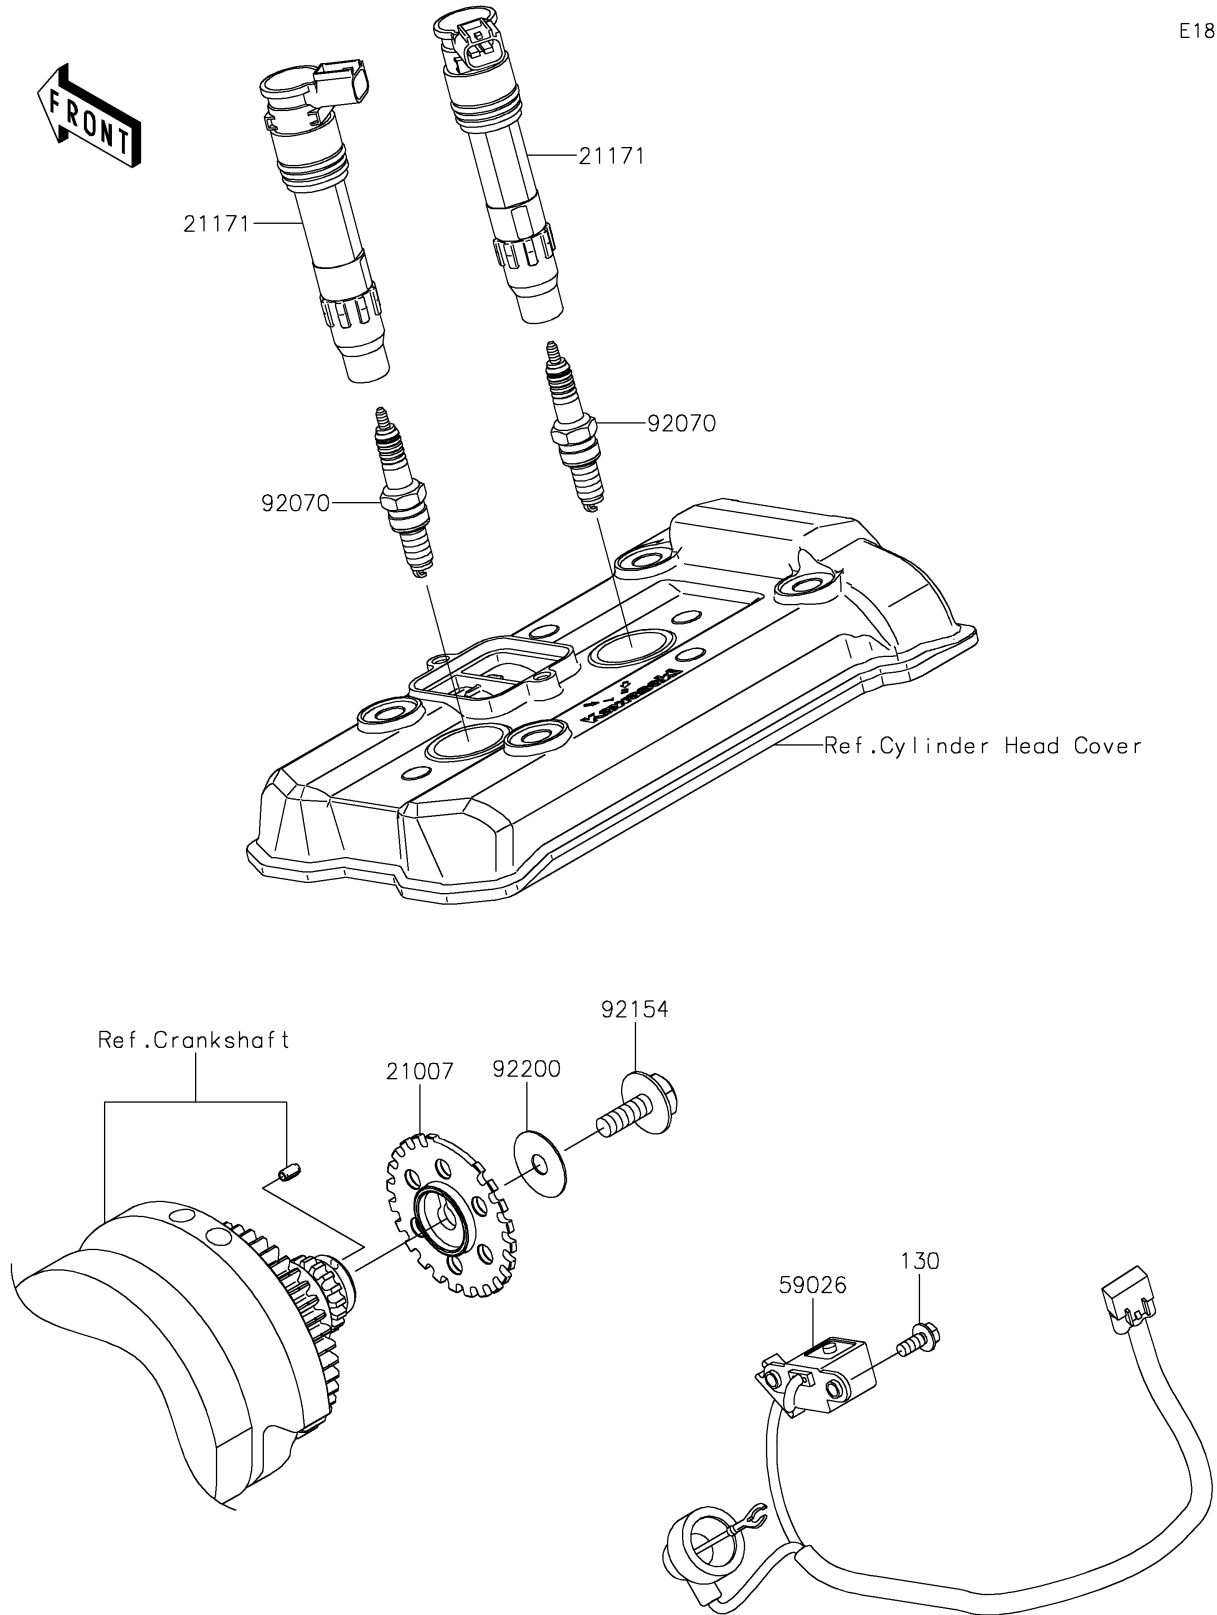

2024 Z650 PARTS DIAGRAM

Ignition System

E1830

2024 Z650 PARTS LIST

Ignition System

ITEM NAME	PART NUMBER	QUANTITY
ROTOR,PULSING (Ref # 21007)	21007-0053	1
COIL-ASSY-IGNITION (Ref # 21171)	21171-0033	2
COIL-PULSING (Ref # 59026)	59026-0045	1
PLUG-SPARK,CR9EIA(NGK) (Ref # 92070)	92070-0014	2
BOLT,FLANGED,8X23 (Ref # 92154)	92154-0187	1
WASHER,8.5X28X0.8 (Ref # 92200)	92200-0274	1
BOLT-FLANGED,5X12 (Ref # 130)	130BA0512	2