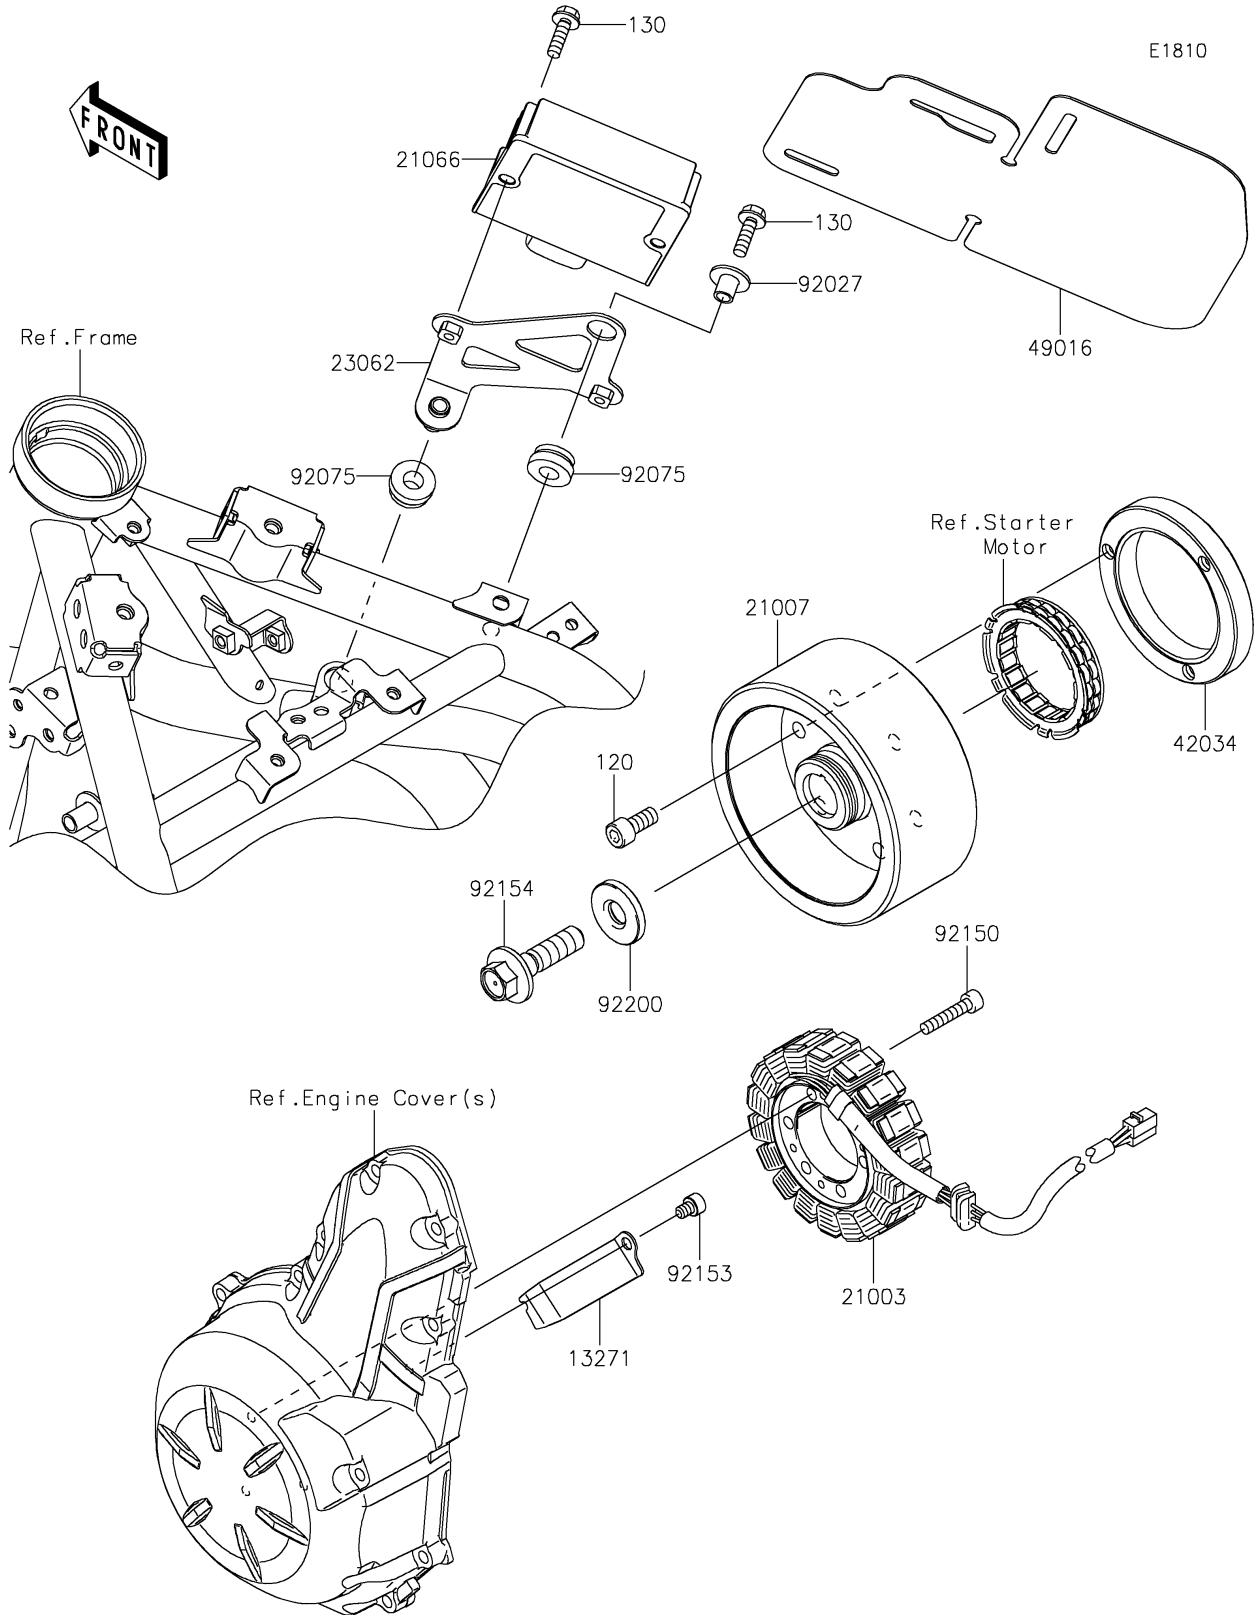

# 2024 Z650 PARTS DIAGRAM

## Generator

## 2024 Z650 PARTS LIST

### Generator

ITEM NAME	PART NUMBER	QUANTITY
PLATE (Ref # 13271)	13271-0952	1
STATOR (Ref # 21003)	21003-0206	1
ROTOR (Ref # 21007)	21007-0601	1
REGULATOR-VOLTAGE (Ref # 21066)	21066-0750	1
BRACKET-COMP,REGULATOR (Ref # 23062)	23062-0870	1
COUPLING (Ref # 42034)	42034-1143	1
COVER-SEAL (Ref # 49016)	49016-0680	1
COLLAR,FLANGED,L=12.1,BLACK (Ref # 92027)	92027-1651	1
DAMPER (Ref # 92075)	92075-277	2
BOLT,SOCKET,6X30 (Ref # 92150)	92150-1433	3
BOLT,SOCKET,6X8 (Ref # 92153)	92153-1414	1
BOLT,FLANGED,12X45 (Ref # 92154)	92154-1812	1
WASHER,12X33X5 (Ref # 92200)	92200-0220	1
BOLT-SOCKET,8X18 (Ref # 120)	120CA0818	3
BOLT-FLANGED,6X20 (Ref # 130)	130BA0620	3