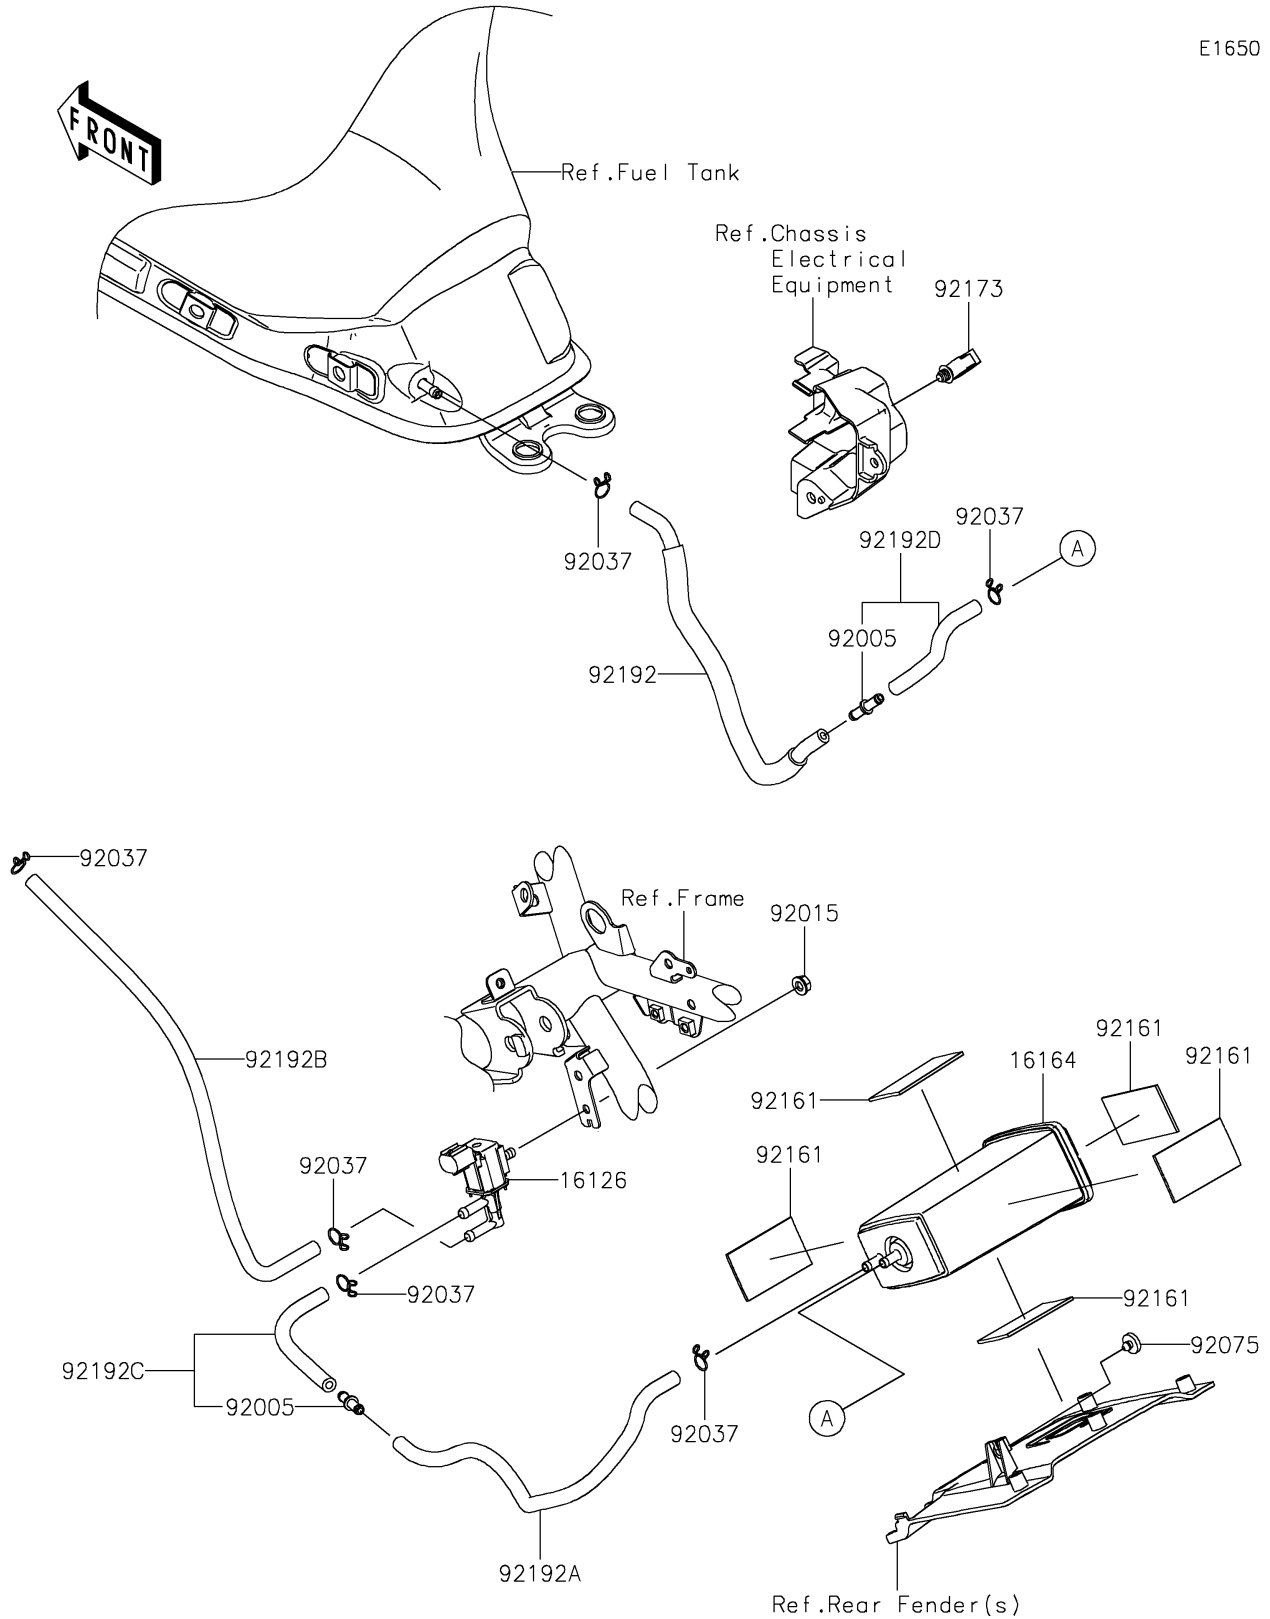

# 2024 Z650 PARTS DIAGRAM

## Fuel Evaporative System(CA)

E1650

## 2024 Z650 PARTS LIST

Fuel Evaporative System(CA)

ITEM NAME	PART NUMBER	QUANTITY
VALVE,SOLENOID (Ref # 16126)	16126-0705	1
CANISTER (Ref # 16164)	16164-0012	1
FITTING (Ref # 92005)	92005-0721	2
NUT,FLANGED,6MM (Ref # 92015)	92015-1367	1
CLAMP,TUBE (Ref # 92037)	92037-147	6
DAMPER,BOOST SENSOR (Ref # 92075)	92075-2113	1
DAMPER (Ref # 92161)	92161-1883	5
CLAMP,HOLDER CLIP (Ref # 92173)	92173-0868	1
TUBE,TANK-FITTING (Ref # 92192)	92192-1659	1
TUBE,CANISTER-FITTING (Ref # 92192A)	92192-1660	1
TUBE,VALVE-THROTTLE BODY (Ref # 92192B)	92192-1661	1
TUBE,VALVE-FITTING (Ref # 92192C)	92192-1700	1
TUBE,CANISTER-FITTING (Ref # 92192D)	92192-1701	1