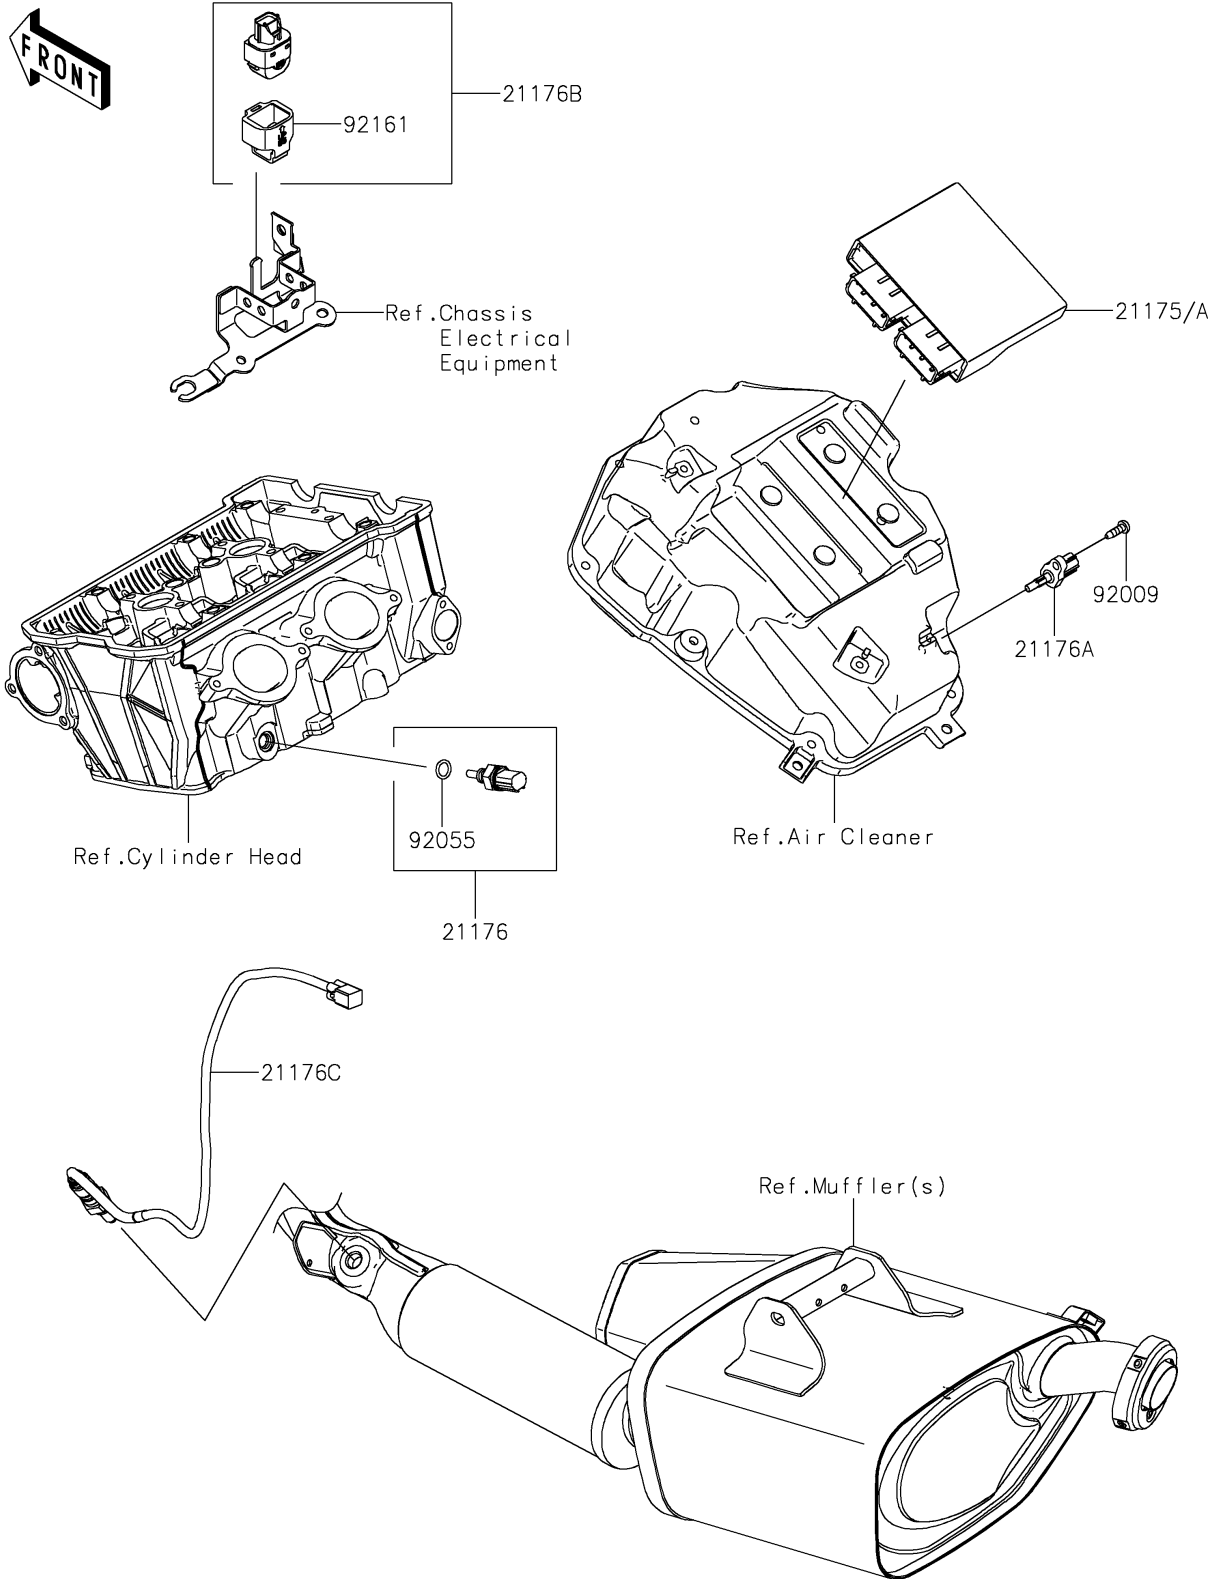

2024 Z650 PARTS DIAGRAM

Fuel Injection

E1530

2024 Z650 PARTS LIST

Fuel Injection

ITEM NAME	PART NUMBER	QUANTITY
CONTROL UNIT-ELECTRONIC (Ref # 21175A)	21175-1952	1
SENSOR,WATER TEMP (Ref # 21176)	21176-0009	1
SENSOR,AIR TEMPERATURE (Ref # 21176A)	21176-0048	1
SENSOR,VEHICLE-DOWN (Ref # 21176B)	21176-0704	1
SENSOR,OXYGEN (Ref # 21176C)	21176-0966	1
SCREW,TAPPING,5X16 (Ref # 92009)	92009-1984	1
RING-O,9.5X1.9 (Ref # 92055)	92055-0016	1
DAMPER (Ref # 92161)	92161-0951	1
CONTROL UNIT-ELECTRONIC (Ref # 21175)	21175-1951	1