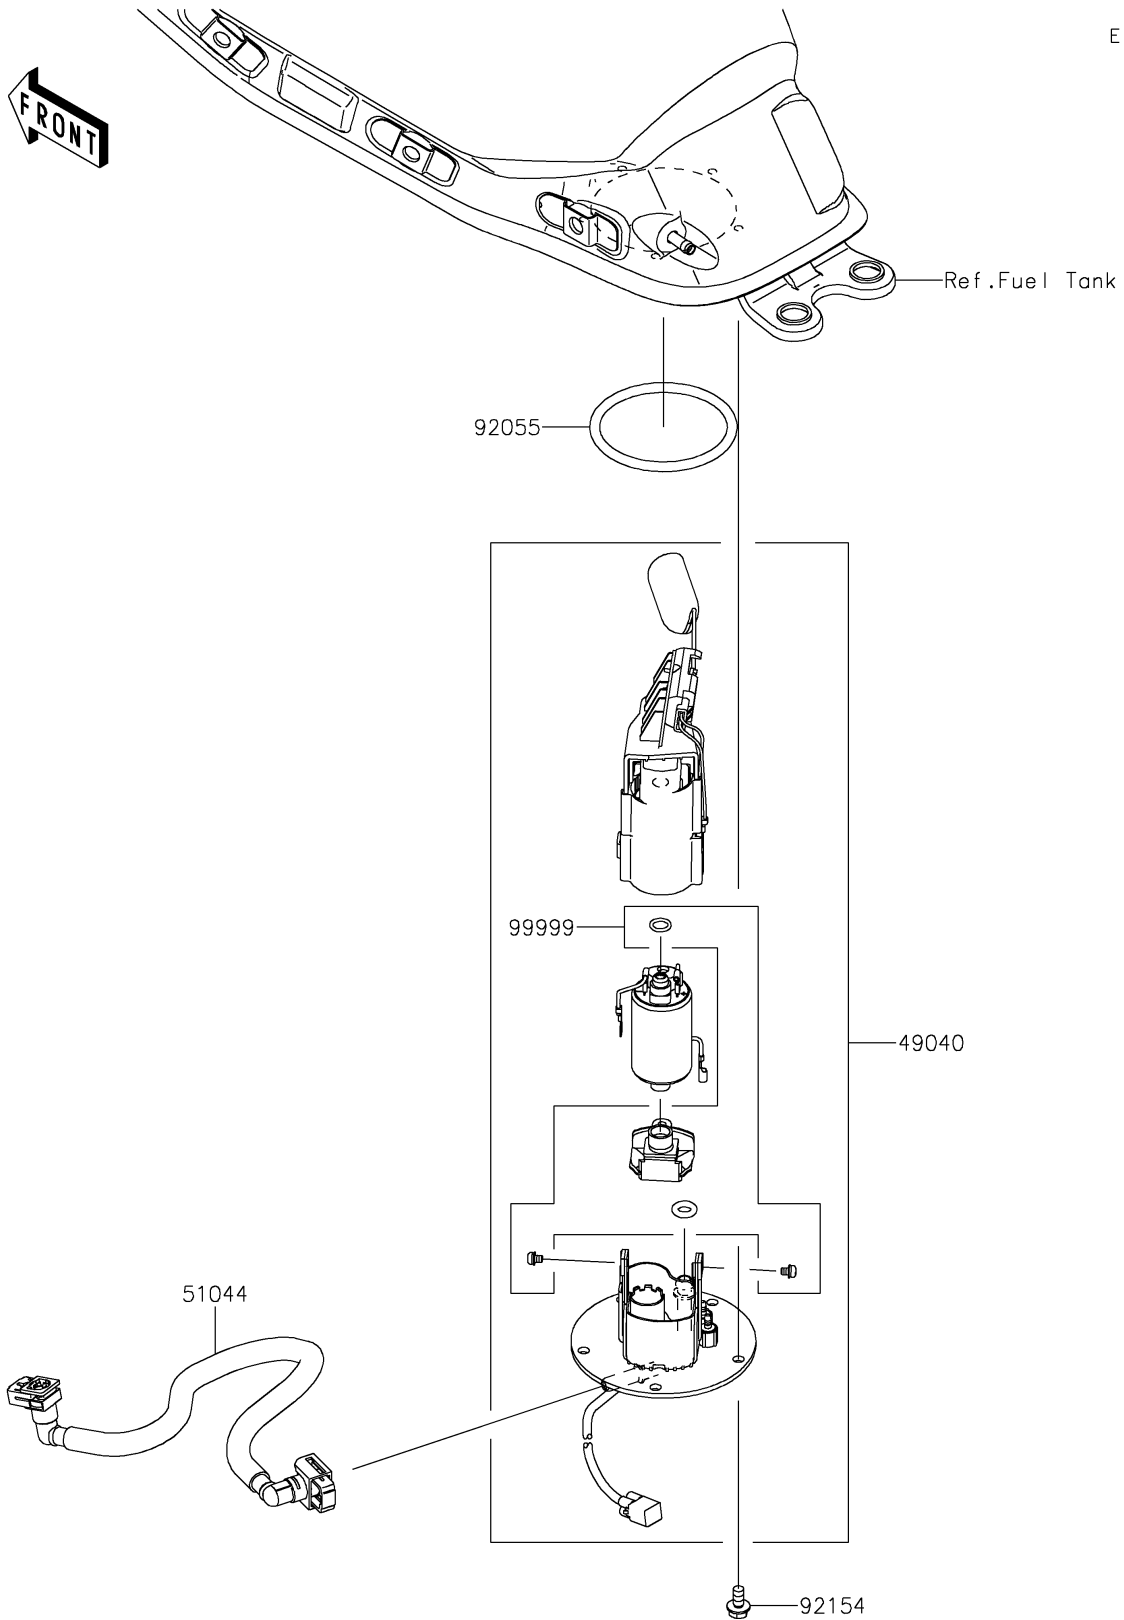

2024 Z650 PARTS DIAGRAM

Fuel Pump

E1520

2024 Z650 PARTS LIST

Fuel Pump

ITEM NAME	PART NUMBER	QUANTITY
PUMP-FUEL (Ref # 49040)	49040-0754	1
TUBE-ASSY,FUEL (Ref # 51044)	51044-0847	1
RING-O,74.6X5.7 (Ref # 92055)	92055-0728	1
BOLT,FLANGED,6X12 (Ref # 92154)	92154-2335	5
KIT,FUEL FILTER (Ref # 99999)	99999-0525	1